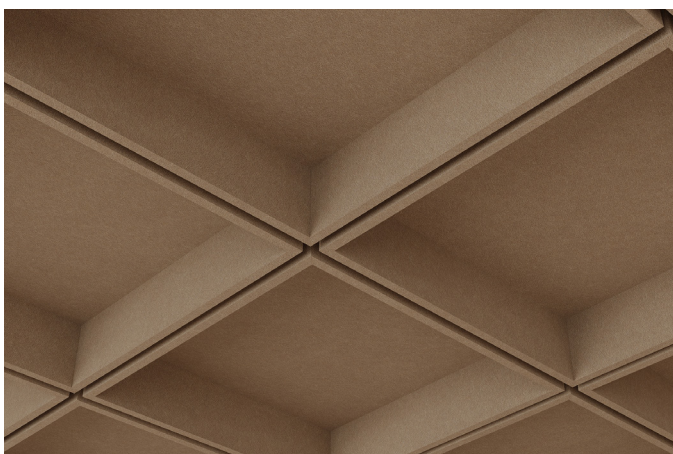

Specifications

Surface	Ceiling		
Material	FilaSorb™ polyester felt		
Thickness	1/2", 12mm (±10%)		
Weight	0.49 lb./ft² (±10%)		
Standard Sizes	Thickness	Height	Width x Length
	1" T	4, 6, 8" H	24" W x 24" L 48" W x 48" L
Compatible T-grid	Type	Layout	
	9/16" Flat	Standard 24" x 24"	
	15/16" Flat	Standard 48" x 48"	

Recess, Waffle Ceiling Frame in Umber

Technical

NRC Rating	Pending product testing
Fire Test	ASTM E84, Class A Flame spread index: 15 Smoke developed index: 200
Water Sorption	ASTM C1104-2019 (A Modified) Water sorbed by weight: 0.20% (based on a 12mm thick panel)
Colorfastness	ISO 105-B02, 6-7

Details

Lead Time	3 – 6 weeks
Origin	Manufactured and assembled in the US
Warranty	Product: 20 years* Colorfastness: 20 years*

* Conditions apply

Environmental

Recycled Content	Minimum 60%
Energy	Generated using 40% solar energy
Indoor Air Quality	VOC less than/equal to 0.5mg/m3
Recyclable	100%*
Certifications	Declare Certification - LBC Red List Free (third-party verified) SCS Global Indoor Advantage Gold

* PET is recyclable through participating partners.