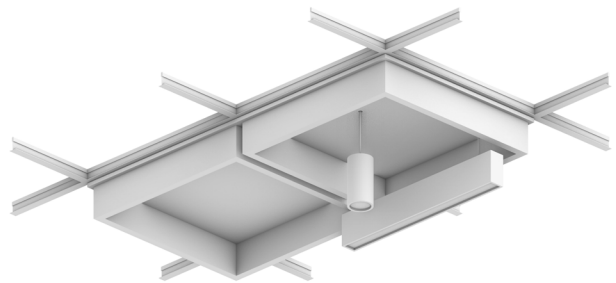

Drop pendant light