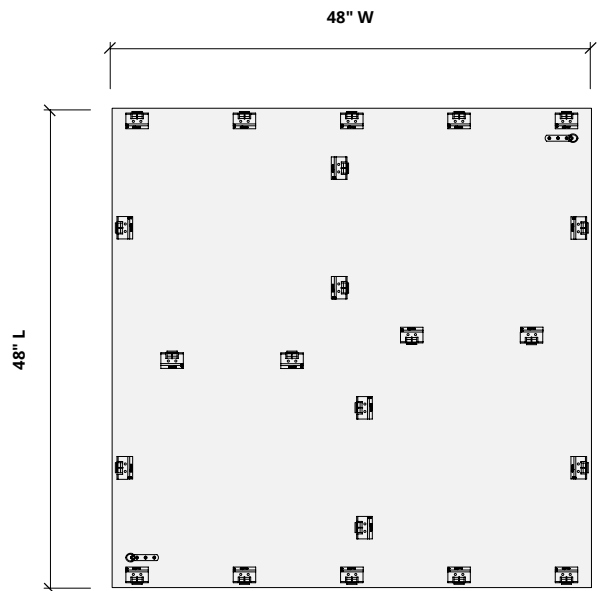

Sizes

Standard Sizes	Thickness	Height	Width x Length
	1" T	4, 6, 8" H	24" W x 24" L 48" W x 48" L

Compatible T-grid	Type	Layout
	9/16" Flat	Standard 24" x 24"
	15/16" Flat	Standard 48" x 48"

Thickness	1/2", 12mm (±10%)

Plans