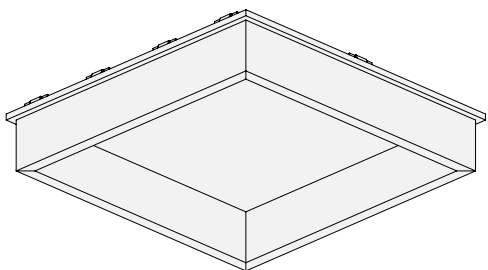

Elevations

Perspectives