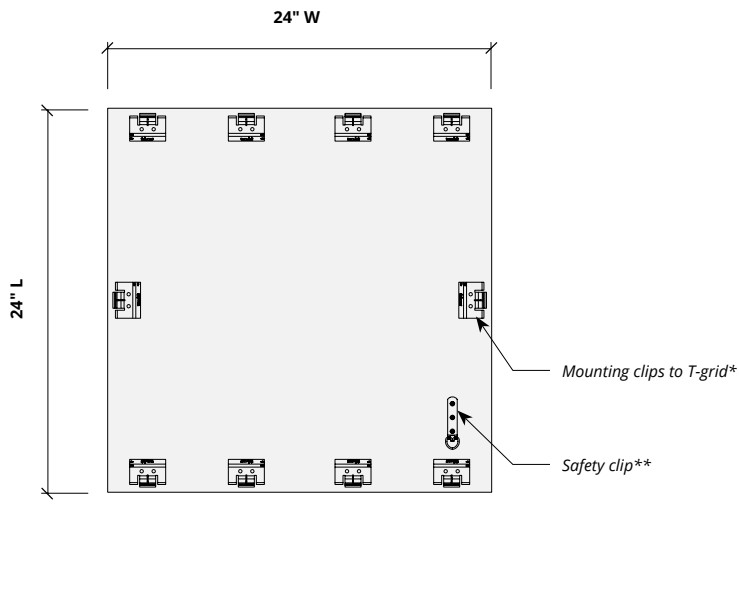

Sizes

Standard Sizes	Thickness	Height	Width x Length
	1" T	4, 6, 8" H	24" W x 24" L 48" W x 48" L

Compatible T-grid	Type	Layout
	9/16" Flat	Standard 24" x 24"
	15/16" Flat	Standard 48" x 48"

Thickness	1/2", 12mm (±10%)

Plans