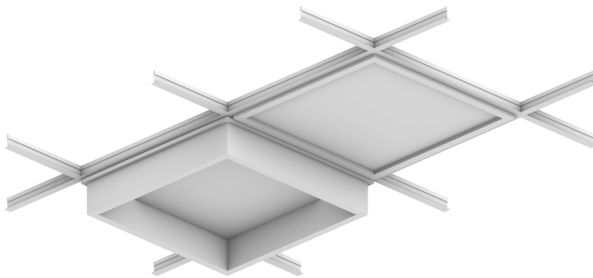

Lighting Coordination

24" x 24", 24" x 48" Grid light