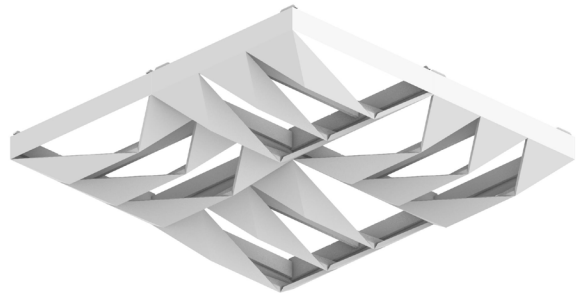

## Gills Ceiling Frames

Premier Collection

Gills transform ceilings into a striking interplay of light and shadow. Crafted with Premier felt, this innovative design adds depth, movement, and acoustic comfort to any space. More intricate than traditional baffles or trusses, its mathematically engineered angles and precise folds create a fluid, undulating effect, elevating interiors with architectural sophistication. From flat to folded, every detail is meticulously designed for visual impact and functional performance.

# Recommended Layouts

Salmon - Layout 1 (Uniform pattern)

Salmon - Layout 2 (Rotated pattern)

Trout - Layout 1 (Uniform pattern)

Trout - Layout 2 (Rotated pattern)

Sunfish - Layout 1 (Uniform pattern)

Sunfish - Layout 2 (Rotated pattern)