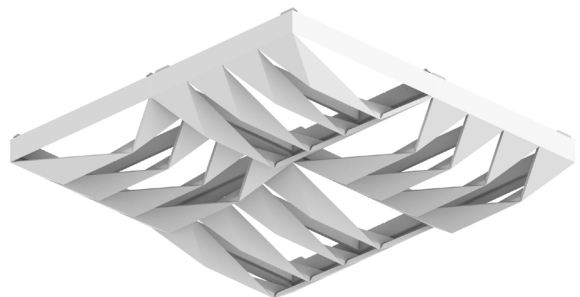

## Gills Ceiling Frames

Premier Collection

Gills transform ceilings into a striking interplay of light and shadow. Crafted with Premier felt, this innovative design adds depth, movement, and acoustic comfort to any space. More intricate than traditional baffles or trusses, its mathematically engineered angles and precise folds create a fluid, undulating effect, elevating interiors with architectural sophistication. From flat to folded, every detail is meticulously designed for visual impact and functional performance.

# Recommended Layouts

Salmon - Layout 1 (Uniform pattern)

Salmon - Layout 2 (Rotated pattern)

Trout - Layout 1 (Uniform pattern)

Trout - Layout 2 (Rotated pattern)

Sunfish - Layout 1 (Uniform pattern)

Sunfish - Layout 2 (Rotated pattern)