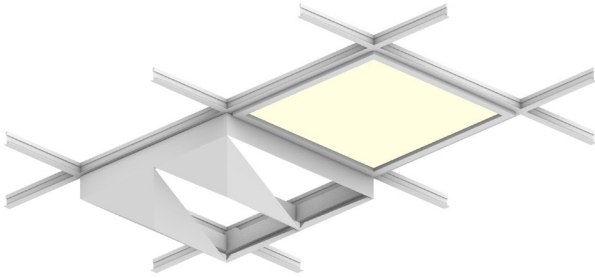

Lighting Coordination

24" x 24" Grid light