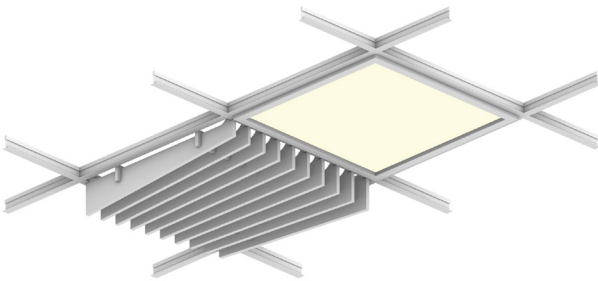

Rail, Route Ceiling Frames

WoodGrain Collection

Rail Ceiling Frames offer unmatched flexibility to craft unique, textured ceilings. With an open-tile design and the absence of a backer, Rail seamlessly integrates with essential ceiling components like lighting, sprinklers, and speakers.

The Rail frames system ensures hassle-free installation with its innovative click-in design, eliminating the need for additional hardware. Fully compatible with standard 15/16" T-grid drop ceilings, it provides a versatile and efficient solution for modern ceiling designs.

2. Choose Tile Size

3. Choose Colorway

Slats are available in two overall heights:

1. Choose Slat Height

2. Choose Tile Size

3. Choose Colorway

Ties are available in two sizes for use with 4" H and 6" H slats.

1. Choose Slat Height

2. Choose Tile Size

3. Choose Colorway

Select one colorway for your tile. See colorway choices on page 3.

Recommended Layouts

Layout 1

Lighting Coordination

2' x 2', 2' x 4' Grid light