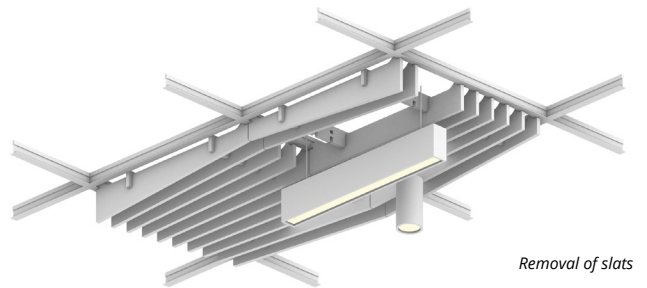

The Rail frames system ensures hassle-free installation with its innovative click-in design, eliminating the need for additional hardware. Fully compatible with standard 15/16" T-grid drop ceilings, it provides a versatile and efficient solution for modern ceiling designs.

2. Choose Tile Size

3. Choose Colorway

Slats are available in two overall heights:

1. Choose Slat Height

2. Choose Tile Size

3. Choose Colorway

Ties are available in two sizes for use with 4" H and 6" H slats.

1. Choose Slat Height

2. Choose Tile Size

3. Choose Colorway

Select one colorway for your tile. See colorway choices on page 3.

Recommended Layouts

Layout 1

Lighting Coordination

2' x 2', 2' x 4' Grid light

Drop pendant light

Recessed light

Grid mounted light (track, pendant)