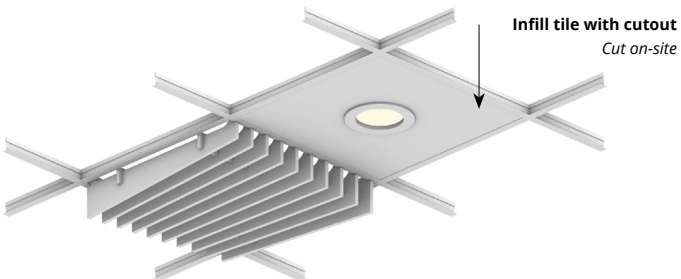

2. Choose Tile Size

3. Choose Colorway

Slats are available in two overall heights:

1. Choose Slat Height

2. Choose Tile Size

3. Choose Colorway

Ties are available in two sizes for use with 4" H and 6" H slats.

1. Choose Slat Height

2. Choose Tile Size

3. Choose Colorway

Select one colorway for your tile. See colorway choices on page 3.

Recommended Layouts

Layout 1

Lighting Coordination

2' x 2', 2' x 4' Grid light

Drop pendant light

Recessed light

Grid mounted light (track, pendant)