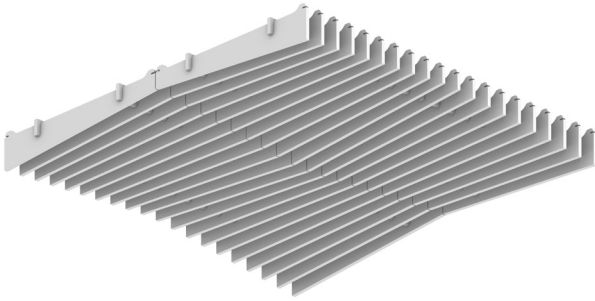

Rail, Route Ceiling Frames

WoodGrain Collection

Rail Ceiling Frames offer unmatched flexibility to craft unique, textured ceilings. With an open-tile design and the absence of a backer, Rail seamlessly integrates with essential ceiling components like lighting, sprinklers, and speakers.

2. Choose Tile Size

3. Choose Colorway

Slats are available in two overall heights:

1. Choose Slat Height

2. Choose Tile Size

3. Choose Colorway

Ties are available in two sizes for use with 4" H and 6" H slats.

1. Choose Slat Height

2. Choose Tile Size

3. Choose Colorway

Select one colorway for your tile. See colorway choices on page 3.

Recommended Layouts

Layout 1

Lighting Coordination

2' x 2', 2' x 4' Grid light