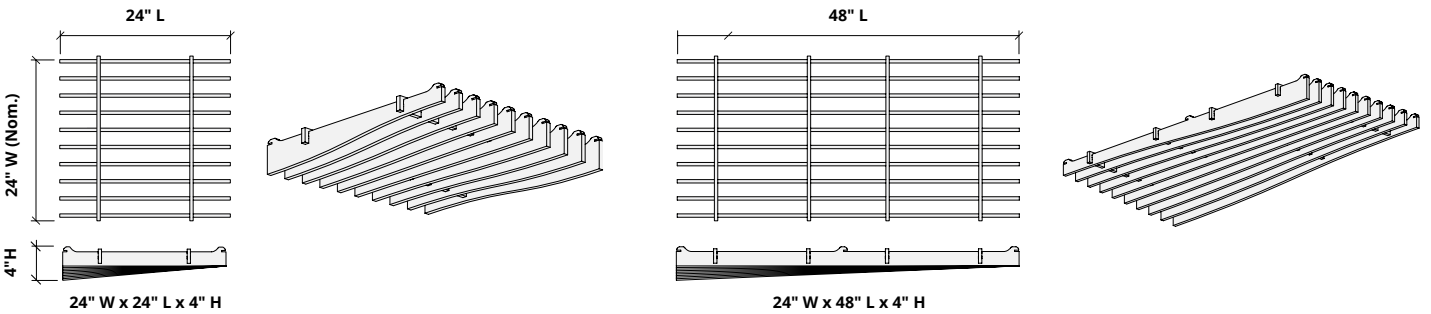

2. Choose Tile Size

3. Choose Colorway

Slats are available in two overall heights:

1. Choose Slat Height

2. Choose Tile Size

3. Choose Colorway

Ties are available in two sizes for use with 4" H and 6" H slats.

1. Choose Slat Height

2. Choose Tile Size

3. Choose Colorway

Select one colorway for your tile. See colorway choices on page 3.

Recommended Layouts

Layout 1

Lighting Coordination

2' x 2', 2' x 4' Grid light