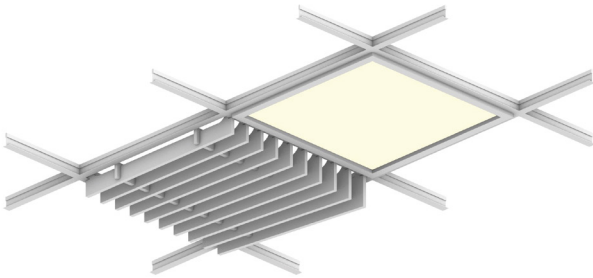

Lighting Coordination

2' x 2', 2' x 4' Grid light