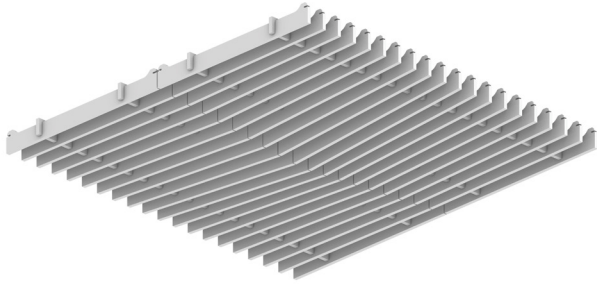

Recommended Layouts

Layout 1