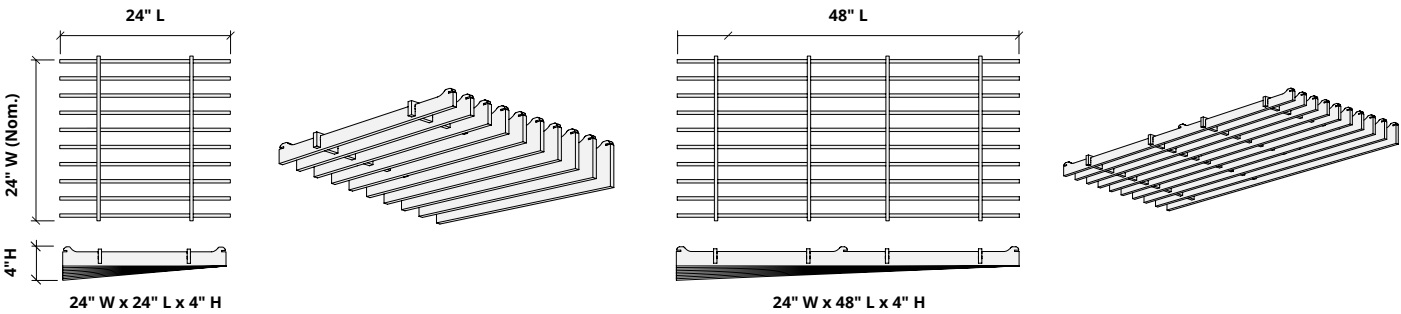

# How to Specify

**1. Choose Slat Height**

**2. Choose Tile Size**

**3. Choose Colorway**

Slats are available in two overall heights:

**1. Choose Slat Height**

**2. Choose Tile Size**

**3. Choose Colorway**

Ties are available in two sizes for use with 4" H and 6" H slats.

**1. Choose Slat Height**

**2. Choose Tile Size**

**3. Choose Colorway**

Select one colorway for your tile. See colorway choices on page 3.