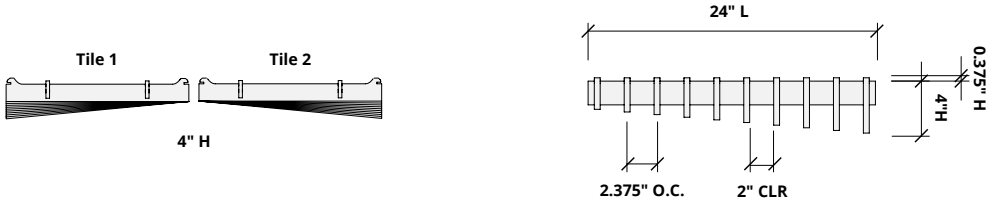

# How to Specify

**1. Choose Slat Height**

**2. Choose Tile Size**

**3. Choose Colorway**

Slats are available in two overall heights:

**1. Choose Slat Height**

**2. Choose Tile Size**

**3. Choose Colorway**

Ties are available in two sizes for use with 4" H and 6" H slats.

**1. Choose Slat Height**

**2. Choose Tile Size**

**3. Choose Colorway**

Select one colorway for your tile. See colorway choices on page 3.