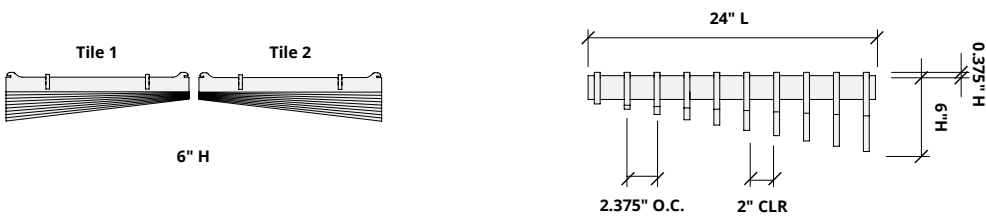

# How to Specify

**1. Choose Slat Height**

**2. Choose Tile Size**

**3. Choose Colorway**

Slats are available in two overall heights:

**1. Choose Slat Height**

**2. Choose Tile Size**

**3. Choose Colorway**

Ties are available in two sizes for use with 4" H and 6" H slats.

**1. Choose Slat Height**

**2. Choose Tile Size**

**3. Choose Colorway**

Select one colorway for your tile. See colorway choices on page 3.