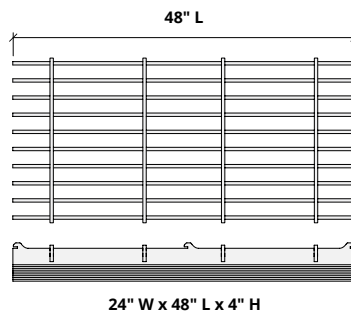

Black Walnut
WQ20

Order samples at acoufelt.com/colorways

How to Specify

1. Choose Slat Height

2. Choose Tile Size

3. Choose Colorway

Slats are available in two overall heights:

1. Choose Slat Height

2. Choose Tile Size

3. Choose Colorway

Ties are available in two sizes for use with 4" H and 6" H slats.

1. Choose Slat Height

2. Choose Tile Size

3. Choose Colorway

Select one colorway for your tile. See colorway choices on page 3.