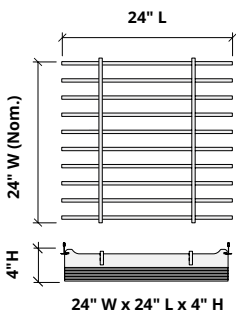

Black Walnut
WQ20

Order samples at acoufelt.com/colorways

How to Specify

1. Choose Slat Height

2. Choose Tile Size

3. Choose Colorway

Slats are available in two overall heights:

1. Choose Slat Height

2. Choose Tile Size

3. Choose Colorway

Ties are available in two sizes for use with 4" H and 6" H slats.

1. Choose Slat Height

2. Choose Tile Size

3. Choose Colorway

Select one colorway for your tile. See colorway choices on page 3.

Recommended Layouts

Layout 1

Lighting Coordination

2' x 2', 2' x 4' Grid light

Drop pendant light

Recessed light

Grid mounted light (track, pendant)