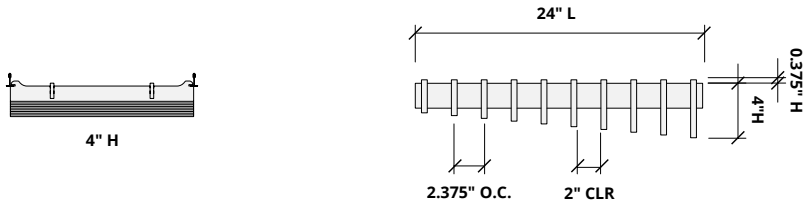

How to Specify

1. Choose Slat Height

2. Choose Tile Size

3. Choose Colorway

Slats are available in two overall heights: