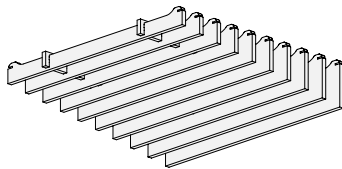

Rail, Grate Ceiling Frames

WoodGrain Collection

Rail Ceiling Frames offer unmatched flexibility to craft unique, textured ceilings. With an open-tile design and the absence of a backer, Rail seamlessly integrates with essential ceiling components like lighting, sprinklers, and speakers.

Black Walnut
WQ20

Order samples at acoufelt.com/colorways

How to Specify

1. Choose Slat Height

2. Choose Tile Size

3. Choose Colorway

Slats are available in two overall heights:

1. Choose Slat Height

2. Choose Tile Size

3. Choose Colorway

Ties are available in two sizes for use with 4" H and 6" H slats.

1. Choose Slat Height

2. Choose Tile Size

3. Choose Colorway

Select one colorway for your tile. See colorway choices on page 3.