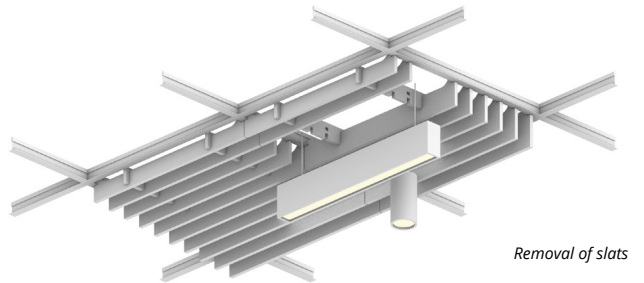

Rail, Grate Ceiling Frames

WoodGrain Collection

Rail Ceiling Frames offer unmatched flexibility to craft unique, textured ceilings. With an open-tile design and the absence of a backer, Rail seamlessly integrates with essential ceiling components like lighting, sprinklers, and speakers.

The Rail frames system ensures hassle-free installation with its innovative click-in design, eliminating the need for additional hardware. Fully compatible with standard 15/16" T-grid drop ceilings, it provides a versatile and efficient solution for modern ceiling designs.

2. Choose Tile Size

3. Choose Colorway

Ties are available in two sizes for use with 4" H and 6" H slats.

1. Choose Slat Height

2. Choose Tile Size

3. Choose Colorway

Select one colorway for your tile. See colorway choices on page 3.

Recommended Layouts

Layout 1

Lighting Coordination

2' x 2', 2' x 4' Grid light

Drop pendant light

Recessed light

Grid mounted light (track, pendant)