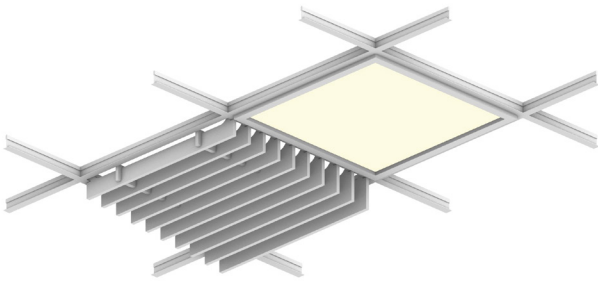

Rail, Grate Ceiling Frames

WoodGrain Collection

Rail Ceiling Frames offer unmatched flexibility to craft unique, textured ceilings. With an open-tile design and the absence of a backer, Rail seamlessly integrates with essential ceiling components like lighting, sprinklers, and speakers.

The Rail frames system ensures hassle-free installation with its innovative click-in design, eliminating the need for additional hardware. Fully compatible with standard 15/16" T-grid drop ceilings, it provides a versatile and efficient solution for modern ceiling designs.

2. Choose Tile Size

3. Choose Colorway

Ties are available in two sizes for use with 4" H and 6" H slats.

1. Choose Slat Height

2. Choose Tile Size

3. Choose Colorway

Select one colorway for your tile. See colorway choices on page 3.

Recommended Layouts

Layout 1

Lighting Coordination

2' x 2', 2' x 4' Grid light

Drop pendant light

Recessed light

Grid mounted light (track, pendant)