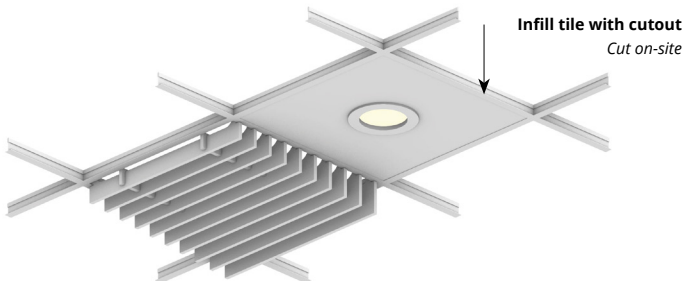

Rail, Grate Ceiling Frames

WoodGrain Collection

Rail Ceiling Frames offer unmatched flexibility to craft unique, textured ceilings. With an open-tile design and the absence of a backer, Rail seamlessly integrates with essential ceiling components like lighting, sprinklers, and speakers.

The Rail frames system ensures hassle-free installation with its innovative click-in design, eliminating the need for additional hardware. Fully compatible with standard 15/16" T-grid drop ceilings, it provides a versatile and efficient solution for modern ceiling designs.

2. Choose Tile Size

3. Choose Colorway

Ties are available in two sizes for use with 4" H and 6" H slats.

1. Choose Slat Height

2. Choose Tile Size

3. Choose Colorway

Select one colorway for your tile. See colorway choices on page 3.

Recommended Layouts

Layout 1

Lighting Coordination

2' x 2', 2' x 4' Grid light

Drop pendant light

Recessed light

Grid mounted light (track, pendant)