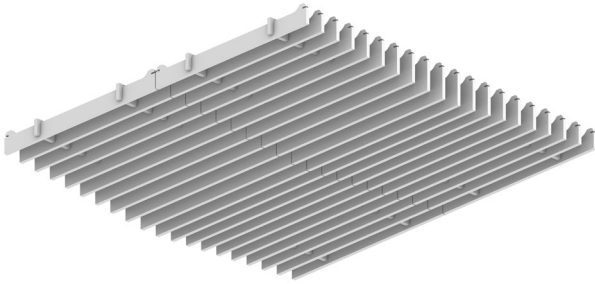

Rail, Grate Ceiling Frames

WoodGrain Collection

Rail Ceiling Frames offer unmatched flexibility to craft unique, textured ceilings. With an open-tile design and the absence of a backer, Rail seamlessly integrates with essential ceiling components like lighting, sprinklers, and speakers.

The Rail frames system ensures hassle-free installation with its innovative click-in design, eliminating the need for additional hardware. Fully compatible with standard 15/16" T-grid drop ceilings, it provides a versatile and efficient solution for modern ceiling designs.

2. Choose Tile Size

3. Choose Colorway

Ties are available in two sizes for use with 4" H and 6" H slats.

1. Choose Slat Height

2. Choose Tile Size

3. Choose Colorway

Select one colorway for your tile. See colorway choices on page 3.

Recommended Layouts

Layout 1

Lighting Coordination

2' x 2', 2' x 4' Grid light

Drop pendant light

Recessed light

Grid mounted light (track, pendant)