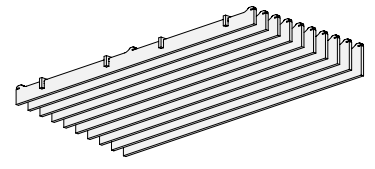

Black Walnut
WQ20

Order samples at acoufelt.com/colorways

How to Specify

1. Choose Slat Height

2. Choose Tile Size

3. Choose Colorway

Slats are available in two overall heights:

1. Choose Slat Height

2. Choose Tile Size

3. Choose Colorway

Ties are available in two sizes for use with 4" H and 6" H slats.

1. Choose Slat Height

2. Choose Tile Size

3. Choose Colorway

Select one colorway for your tile. See colorway choices on page 3.