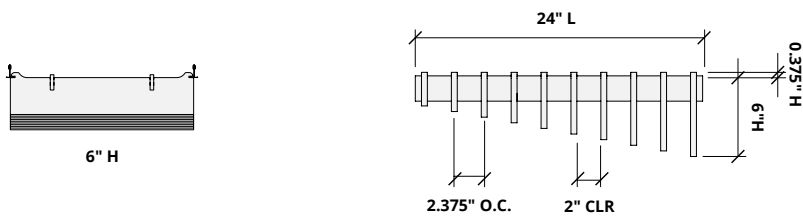

How to Specify

1. Choose Slat Height

2. Choose Tile Size

3. Choose Colorway

Slats are available in two overall heights: