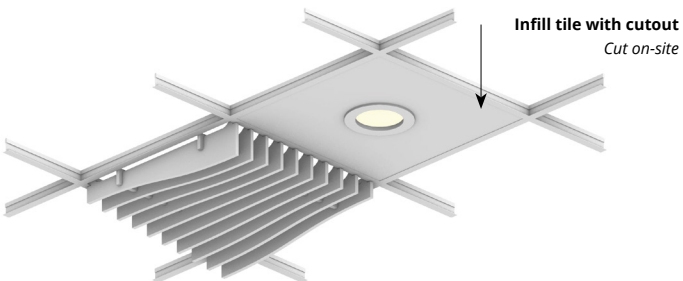

Call 800.966.8557 with questions or visit acoufelt.com for more product information, downloads, and colorways.

Recommended Layouts

Layout 1

Lighting Coordination

2' x 2', 2' x 4' Grid light

Drop pendant light

Recessed light

Grid mounted light (track, pendant)