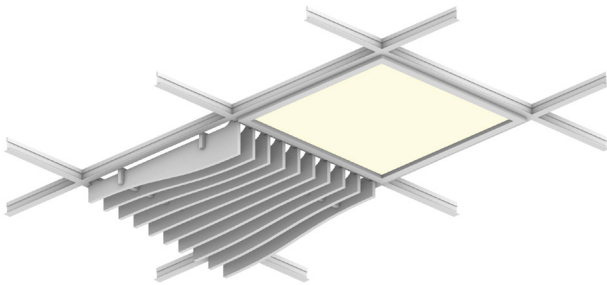

Rail, Ways Ceiling Frames

Premier Collection

Rail Ceiling Frames offer unmatched flexibility to craft unique, textured ceilings. With an open-tile design and the absence of a backer, Rail seamlessly integrates with essential ceiling components like lighting, sprinklers, and speakers.

The Rail frames system ensures hassle-free installation with its innovative click-in design, eliminating the need for additional hardware. Fully compatible with standard 15/16" T-grid drop ceilings, it provides a versatile and efficient solution for modern ceiling designs.

Call 800.966.8557 with questions or visit acoufelt.com for more product information, downloads, and colorways.

Recommended Layouts

Layout 1

Lighting Coordination

2' x 2', 2' x 4' Grid light

Drop pendant light

Recessed light

Grid mounted light (track, pendant)