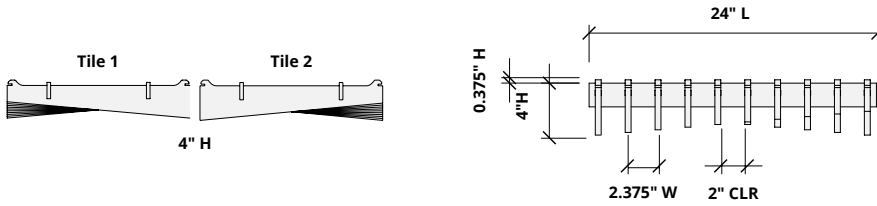

* PET is recyclable through participating partners.

How to Specify

1. Choose Slat Height

2. Choose Tile Size

3. Choose Colorway

Slats are available in two overall heights:

1. Choose Slat Height

2. Choose Tile Size

3. Choose Colorway

Ties are available in two sizes for use with 4" H and 6" H slats.

1. Choose Slat Height

2. Choose Tile Size

3. Choose Colorway

Select one colorway for your tile. See colorway choices on the following page.