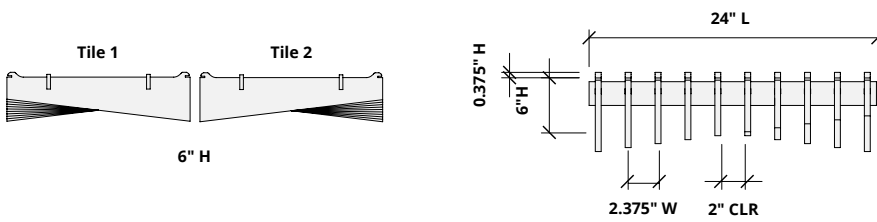

* PET is recyclable through participating partners.

How to Specify

1. Choose Slat Height

2. Choose Tile Size

3. Choose Colorway

Slats are available in two overall heights:

1. Choose Slat Height

2. Choose Tile Size

3. Choose Colorway

Ties are available in two sizes for use with 4" H and 6" H slats.

1. Choose Slat Height

2. Choose Tile Size

3. Choose Colorway

Select one colorway for your tile. See colorway choices on the following page.