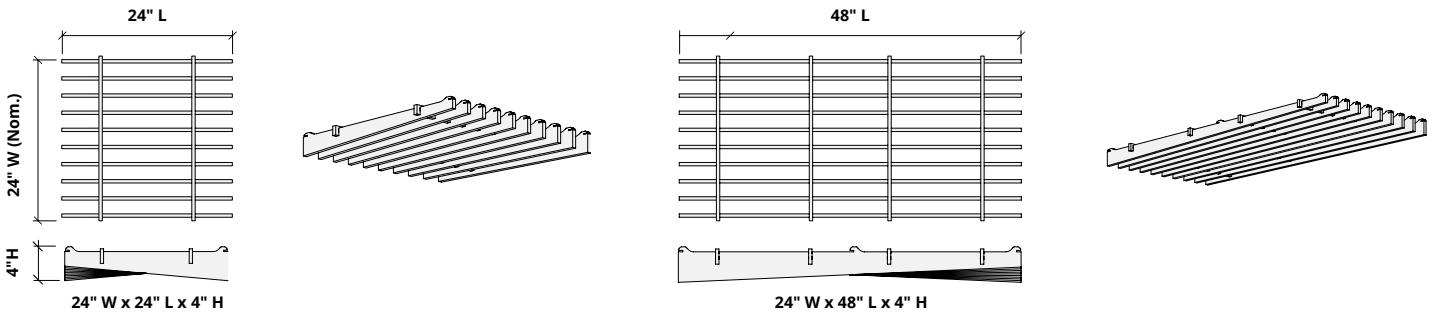

* PET is recyclable through participating partners.

How to Specify

1. Choose Slat Height

2. Choose Tile Size

3. Choose Colorway

Slats are available in two overall heights:

1. Choose Slat Height

2. Choose Tile Size

3. Choose Colorway

Ties are available in two sizes for use with 4" H and 6" H slats.

1. Choose Slat Height

2. Choose Tile Size

3. Choose Colorway

Select one colorway for your tile. See colorway choices on the following page.