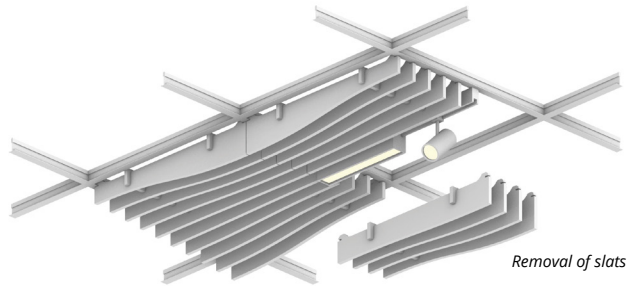

Rail, Ways Ceiling Frames

Premier Collection

Rail Ceiling Frames offer unmatched flexibility to craft unique, textured ceilings. With an open-tile design and the absence of a backer, Rail seamlessly integrates with essential ceiling components like lighting, sprinklers, and speakers.

The Rail frames system ensures hassle-free installation with its innovative click-in design, eliminating the need for additional hardware. Fully compatible with standard 15/16" T-grid drop ceilings, it provides a versatile and efficient solution for modern ceiling designs.

Call 800.966.8557 with questions or visit acoufelt.com for more product information, downloads, and colorways.

Recommended Layouts

Layout 1

Lighting Coordination

2' x 2', 2' x 4' Grid light

Drop pendant light

Recessed light

Grid mounted light (track, pendant)