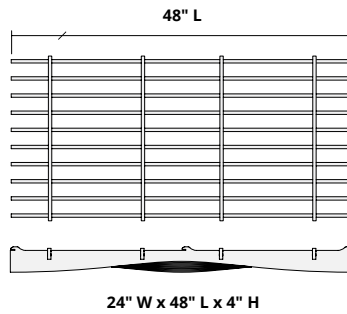

* PET is recyclable through participating partners.

How to Specify

1. Choose Slat Height

2. Choose Tile Size

3. Choose Colorway

Slats are available in two overall heights:

1. Choose Slat Height

2. Choose Tile Size

3. Choose Colorway

Ties are available in two sizes for use with 4" H and 6" H slats.

1. Choose Slat Height

2. Choose Tile Size

3. Choose Colorway

Select one colorway for your tile. See colorway choices on the following page.