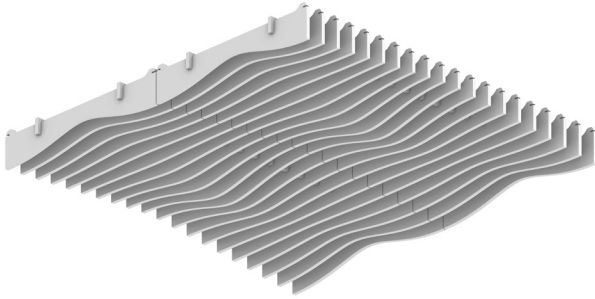

Recommended Layouts

Layout 1