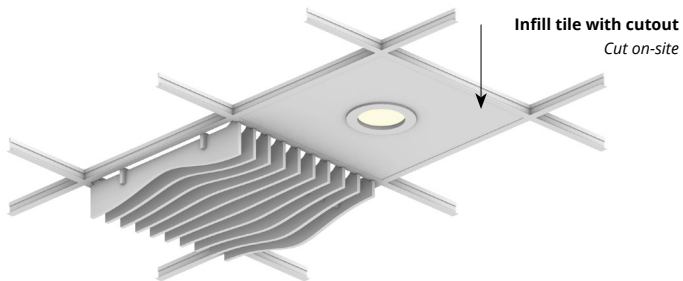

Rail, Transport Ceiling Frames

Premier Collection

Rail Ceiling Frames offer unmatched flexibility to craft unique, textured ceilings. With an open-tile design and the absence of a backer, Rail seamlessly integrates with essential ceiling components like lighting, sprinklers, and speakers.

3. Choose Colorway

Ties are available in two sizes for use with 4" H and 6" H slats.

1. Choose Slat Height

2. Choose Tile Size

3. Choose Colorway

Select one colorway for your tile. See colorway choices on the following page.

Order samples at acoufelt.com/colorways

Call 800.966.8557 with questions or visit acoufelt.com for more product information, downloads, and colorways.

Recommended Layouts

Layout 1

Lighting Coordination

2' x 2', 2' x 4' Grid light

Drop pendant light

Recessed light

Grid mounted light (track, pendant)