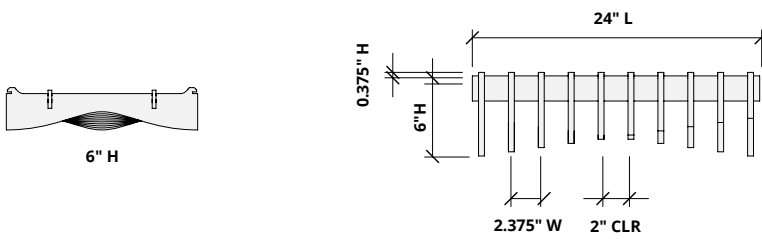

* PET is recyclable through participating partners.

How to Specify

1. Choose Slat Height

2. Choose Tile Size

3. Choose Colorway

Slats are available in two overall heights:

1. Choose Slat Height

2. Choose Tile Size

3. Choose Colorway

Ties are available in two sizes for use with 4" H and 6" H slats.

1. Choose Slat Height

2. Choose Tile Size

3. Choose Colorway

Select one colorway for your tile. See colorway choices on the following page.