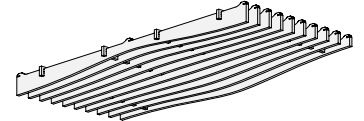

* PET is recyclable through participating partners.

How to Specify

1. Choose Slat Height

2. Choose Tile Size

3. Choose Colorway

Slats are available in two overall heights:

1. Choose Slat Height

2. Choose Tile Size

3. Choose Colorway

Ties are available in two sizes for use with 4" H and 6" H slats.

1. Choose Slat Height

2. Choose Tile Size

3. Choose Colorway

Select one colorway for your tile. See colorway choices on the following page.