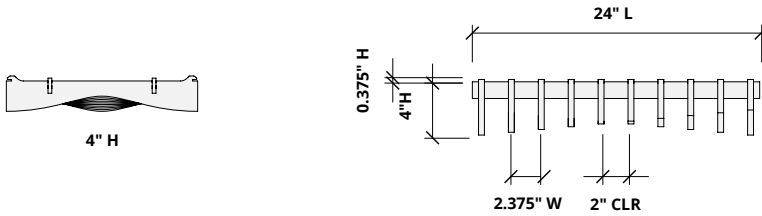

* PET is recyclable through participating partners.

How to Specify

1. Choose Slat Height

2. Choose Tile Size

3. Choose Colorway

Slats are available in two overall heights:

1. Choose Slat Height

2. Choose Tile Size

3. Choose Colorway

Ties are available in two sizes for use with 4" H and 6" H slats.

1. Choose Slat Height

2. Choose Tile Size

3. Choose Colorway

Select one colorway for your tile. See colorway choices on the following page.