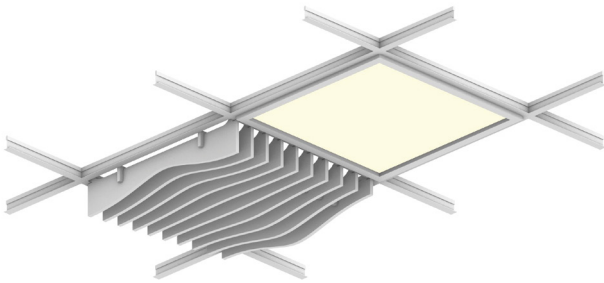

Rail, Transport Ceiling Frames

Premier Collection

Rail Ceiling Frames offer unmatched flexibility to craft unique, textured ceilings. With an open-tile design and the absence of a backer, Rail seamlessly integrates with essential ceiling components like lighting, sprinklers, and speakers.

The Rail frames system ensures hassle-free installation with its innovative click-in design, eliminating the need for additional hardware. Fully compatible with standard 15/16" T-grid drop ceilings, it provides a versatile and efficient solution for modern ceiling designs.

3. Choose Colorway

Ties are available in two sizes for use with 4" H and 6" H slats.

1. Choose Slat Height

2. Choose Tile Size

3. Choose Colorway

Select one colorway for your tile. See colorway choices on the following page.

Order samples at acoufelt.com/colorways

Call 800.966.8557 with questions or visit acoufelt.com for more product information, downloads, and colorways.

Recommended Layouts

Layout 1

Lighting Coordination

2' x 2', 2' x 4' Grid light