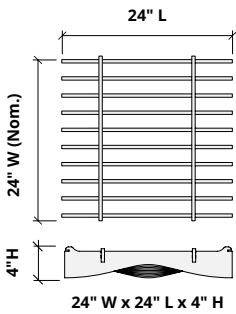

Specifications

Surface	Ceiling	
Material	FilaSorb™ polyester felt	
Thickness	1/2", 12mm (±10%)	
Weight	0.49 lb./ft ² (±10%)	
Standard Sizes	24" W x 24" L x 4" H 24" W x 24" L x 6" H 24" W x 48" L x 4" H 24" W x 48" L x 6" H	
Compatible T-grid	Type	Layout
	15/16" Flat	Standard 24" x 24"

* PET is recyclable through participating partners.

How to Specify

1. Choose Slat Height

2. Choose Tile Size

3. Choose Colorway

Slats are available in two overall heights:

1. Choose Slat Height

2. Choose Tile Size

3. Choose Colorway

Ties are available in two sizes for use with 4" H and 6" H slats.

1. Choose Slat Height

2. Choose Tile Size

3. Choose Colorway

Select one colorway for your tile. See colorway choices on the following page.