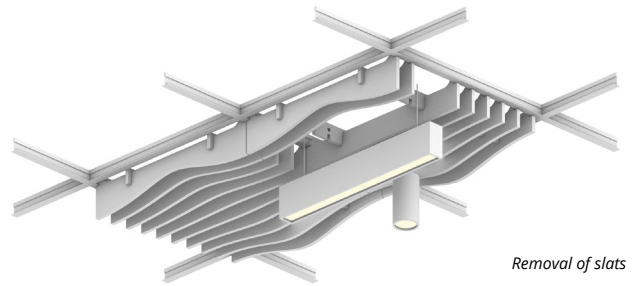

Rail, Transport Ceiling Frames

Premier Collection

Rail Ceiling Frames offer unmatched flexibility to craft unique, textured ceilings. With an open-tile design and the absence of a backer, Rail seamlessly integrates with essential ceiling components like lighting, sprinklers, and speakers.

The Rail frames system ensures hassle-free installation with its innovative click-in design, eliminating the need for additional hardware. Fully compatible with standard 15/16" T-grid drop ceilings, it provides a versatile and efficient solution for modern ceiling designs.

Order samples at acoufelt.com/colorways

Call 800.966.8557 with questions or visit acoufelt.com for more product information, downloads, and colorways.

Recommended Layouts

Layout 1

Lighting Coordination

2' x 2', 2' x 4' Grid light

Drop pendant light

Recessed light

Grid mounted light (track, pendant)