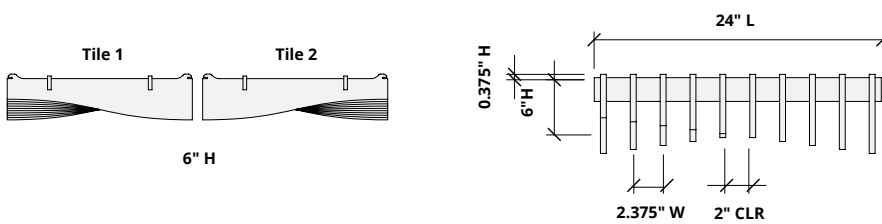

How to Specify

1. Choose Slat Height

2. Choose Tile Size

3. Choose Colorway

Slats are available in two overall heights: