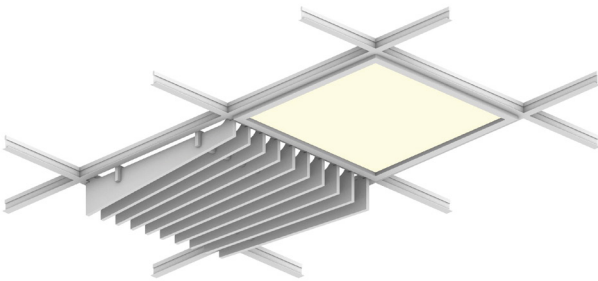

Lighting Coordination

2' x 2', 2' x 4' Grid light