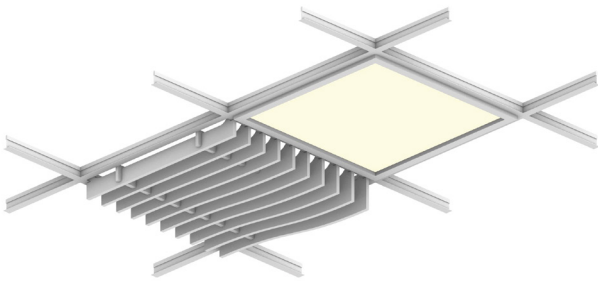

Rail, Passage Ceiling Frames

Premier Collection

Rail Ceiling Frames offer unmatched flexibility to craft unique, textured ceilings. With an open-tile design and the absence of a backer, Rail seamlessly integrates with essential ceiling components like lighting, sprinklers, and speakers.

The Rail frames system ensures hassle-free installation with its innovative click-in design, eliminating the need for additional hardware. Fully compatible with standard 15/16" T-grid drop ceilings, it provides a versatile and efficient solution for modern ceiling designs.

3. Choose Colorway

Ties are available in two sizes for use with 4" H and 6" H slats.

1. Choose Slat Height

2. Choose Tile Size

3. Choose Colorway

Select one colorway for your tile. See colorway choices on the following page.

Order samples at acoufelt.com/colorways

Recommended Layouts

Layout 1

Lighting Coordination

2' x 2', 2' x 4' Grid light

Drop pendant light

Recessed light

Grid mounted light (track, pendant)