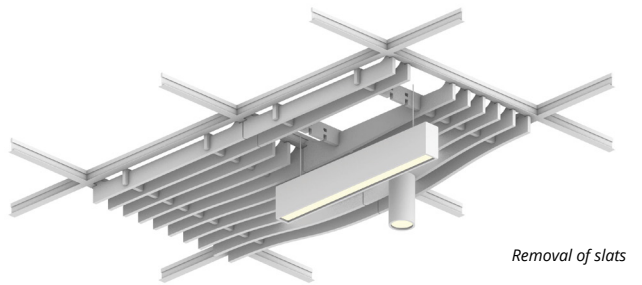

Rail, Passage Ceiling Frames

Premier Collection

Rail Ceiling Frames offer unmatched flexibility to craft unique, textured ceilings. With an open-tile design and the absence of a backer, Rail seamlessly integrates with essential ceiling components like lighting, sprinklers, and speakers.

The Rail frames system ensures hassle-free installation with its innovative click-in design, eliminating the need for additional hardware. Fully compatible with standard 15/16" T-grid drop ceilings, it provides a versatile and efficient solution for modern ceiling designs.

Order samples at acoufelt.com/colorways

Recommended Layouts

Layout 1

Lighting Coordination

2' x 2', 2' x 4' Grid light

Drop pendant light

Recessed light

Grid mounted light (track, pendant)