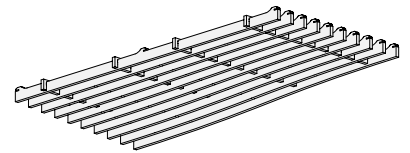

* PET is recyclable through participating partners.

How to Specify

1. Choose Slat Height

2. Choose Tile Size

3. Choose Colorway

Slats are available in two overall heights:

1. Choose Slat Height

2. Choose Tile Size

3. Choose Colorway

Ties are available in two sizes for use with 4" H and 6" H slats.

1. Choose Slat Height

2. Choose Tile Size

3. Choose Colorway

Select one colorway for your tile. See colorway choices on the following page.