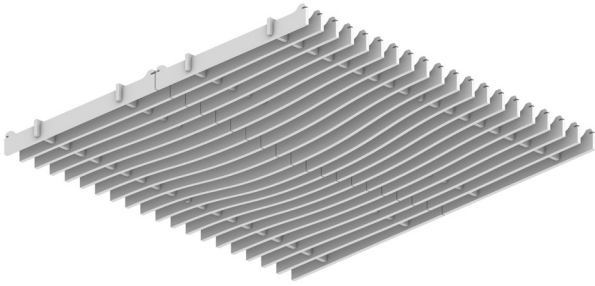

Rail, Passage Ceiling Frames

Premier Collection

Rail Ceiling Frames offer unmatched flexibility to craft unique, textured ceilings. With an open-tile design and the absence of a backer, Rail seamlessly integrates with essential ceiling components like lighting, sprinklers, and speakers.

The Rail frames system ensures hassle-free installation with its innovative click-in design, eliminating the need for additional hardware. Fully compatible with standard 15/16" T-grid drop ceilings, it provides a versatile and efficient solution for modern ceiling designs.

3. Choose Colorway

Ties are available in two sizes for use with 4" H and 6" H slats.

1. Choose Slat Height

2. Choose Tile Size

3. Choose Colorway

Select one colorway for your tile. See colorway choices on the following page.

Order samples at acoufelt.com/colorways

Recommended Layouts

Layout 1

Lighting Coordination

2' x 2', 2' x 4' Grid light

Drop pendant light

Recessed light

Grid mounted light (track, pendant)