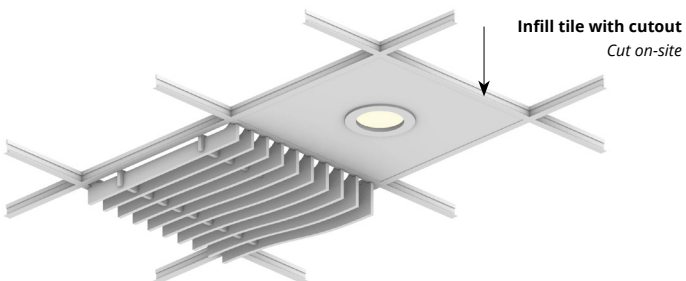

Rail, Passage Ceiling Frames

Premier Collection

Rail Ceiling Frames offer unmatched flexibility to craft unique, textured ceilings. With an open-tile design and the absence of a backer, Rail seamlessly integrates with essential ceiling components like lighting, sprinklers, and speakers.

The Rail frames system ensures hassle-free installation with its innovative click-in design, eliminating the need for additional hardware. Fully compatible with standard 15/16" T-grid drop ceilings, it provides a versatile and efficient solution for modern ceiling designs.

3. Choose Colorway

Ties are available in two sizes for use with 4" H and 6" H slats.

1. Choose Slat Height

2. Choose Tile Size

3. Choose Colorway

Select one colorway for your tile. See colorway choices on the following page.

Order samples at acoufelt.com/colorways

Recommended Layouts

Layout 1

Lighting Coordination

2' x 2', 2' x 4' Grid light

Drop pendant light

Recessed light

Grid mounted light (track, pendant)