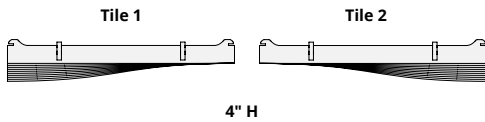

* PET is recyclable through participating partners.

How to Specify

1. Choose Slat Height

2. Choose Tile Size

3. Choose Colorway

Slats are available in two overall heights:

1. Choose Slat Height

2. Choose Tile Size

3. Choose Colorway

Ties are available in two sizes for use with 4" H and 6" H slats.

1. Choose Slat Height

2. Choose Tile Size

3. Choose Colorway

Select one colorway for your tile. See colorway choices on the following page.