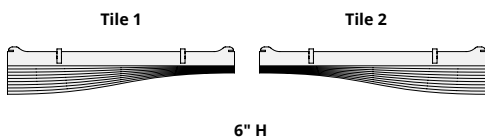

* PET is recyclable through participating partners.

How to Specify

1. Choose Slat Height

2. Choose Tile Size

3. Choose Colorway

Slats are available in two overall heights:

1. Choose Slat Height

2. Choose Tile Size

3. Choose Colorway

Ties are available in two sizes for use with 4" H and 6" H slats.

1. Choose Slat Height

2. Choose Tile Size

3. Choose Colorway

Select one colorway for your tile. See colorway choices on the following page.