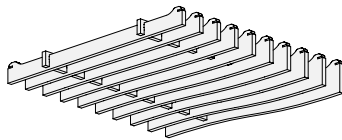

* PET is recyclable through participating partners.

How to Specify

1. Choose Slat Height

2. Choose Tile Size

3. Choose Colorway

Slats are available in two overall heights:

1. Choose Slat Height

2. Choose Tile Size

3. Choose Colorway

Ties are available in two sizes for use with 4" H and 6" H slats.

1. Choose Slat Height

2. Choose Tile Size

3. Choose Colorway

Select one colorway for your tile. See colorway choices on the following page.