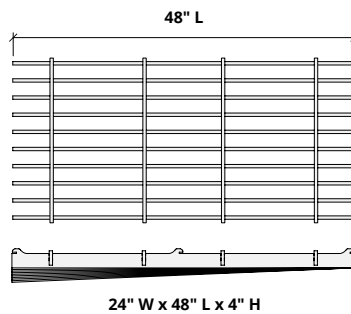

Specifications

Surface	Ceiling	
Material	FilaSorb™ polyester felt	
Thickness	1/2", 12mm (±10%)	
Weight	0.49 lb./ft ² (±10%)	
Standard Sizes	24" W x 24" L x 4" H 24" W x 24" L x 6" H 24" W x 48" L x 4" H 24" W x 48" L x 6" H	
Compatible T-grid	Type	Layout
	15/16" Flat	Standard 24" x 24"

* PET is recyclable through participating partners.

How to Specify

1. Choose Slat Height

2. Choose Tile Size

3. Choose Colorway

Slats are available in two overall heights:

1. Choose Slat Height

2. Choose Tile Size

3. Choose Colorway

Ties are available in two sizes for use with 4" H and 6" H slats.

1. Choose Slat Height

2. Choose Tile Size

3. Choose Colorway

Select one colorway for your tile. See colorway choices on the following page.