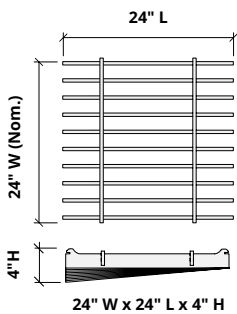

Specifications

Surface	Ceiling	
Material	FilaSorb™ polyester felt	
Thickness	1/2", 12mm (±10%)	
Weight	0.49 lb./ft ² (±10%)	
Standard Sizes	24" W x 24" L x 4" H 24" W x 24" L x 6" H 24" W x 48" L x 4" H 24" W x 48" L x 6" H	
Compatible T-grid	Type	Layout
	15/16" Flat	Standard 24" x 24"

* PET is recyclable through participating partners.

How to Specify

1. Choose Slat Height

2. Choose Tile Size

3. Choose Colorway

Slats are available in two overall heights:

1. Choose Slat Height

2. Choose Tile Size

3. Choose Colorway

Ties are available in two sizes for use with 4" H and 6" H slats.

1. Choose Slat Height

2. Choose Tile Size

3. Choose Colorway

Select one colorway for your tile. See colorway choices on the following page.