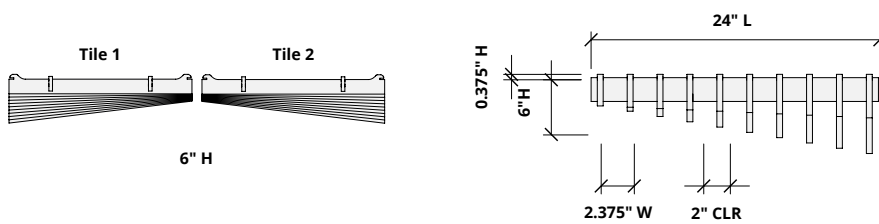

# How to Specify

**1. Choose Slat Height**

**2. Choose Tile Size**

**3. Choose Colorway**

Slats are available in two overall heights:

**1. Choose Slat Height**

**2. Choose Tile Size**

**3. Choose Colorway**

Ties are available in two sizes for use with 4" H and 6" H slats.

**1. Choose Slat Height**

**2. Choose Tile Size**

**3. Choose Colorway**

Select one colorway for your tile. See colorway choices on the following page.