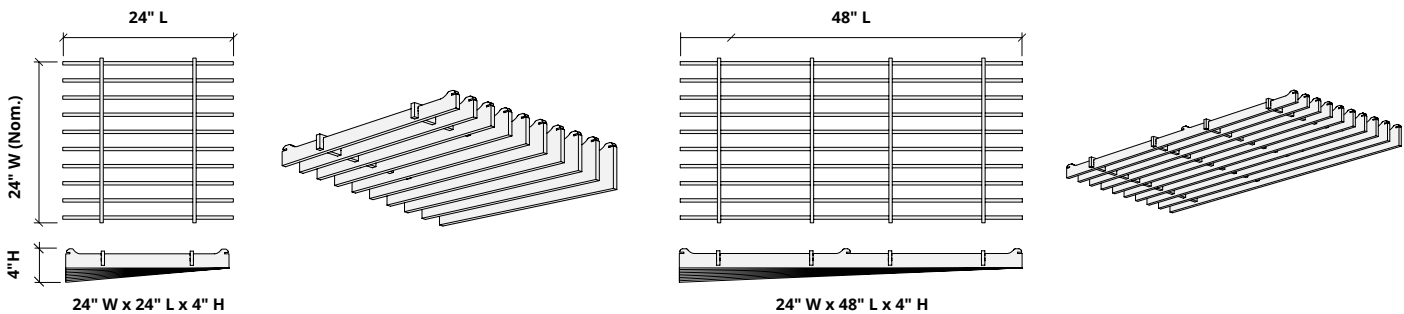

# How to Specify

**1. Choose Slat Height**

**2. Choose Tile Size**

**3. Choose Colorway**

Slats are available in two overall heights:

**1. Choose Slat Height**

**2. Choose Tile Size**

**3. Choose Colorway**

Ties are available in two sizes for use with 4" H and 6" H slats.

**1. Choose Slat Height**

**2. Choose Tile Size**

**3. Choose Colorway**

Select one colorway for your tile. See colorway choices on the following page.