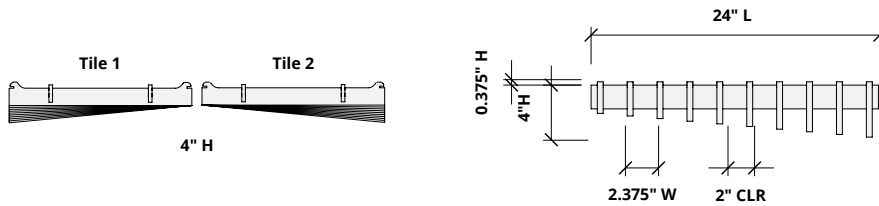

# How to Specify

**1. Choose Slat Height**

**2. Choose Tile Size**

**3. Choose Colorway**

Slats are available in two overall heights:

**1. Choose Slat Height**

**2. Choose Tile Size**

**3. Choose Colorway**

Ties are available in two sizes for use with 4" H and 6" H slats.

**1. Choose Slat Height**

**2. Choose Tile Size**

**3. Choose Colorway**

Select one colorway for your tile. See colorway choices on the following page.