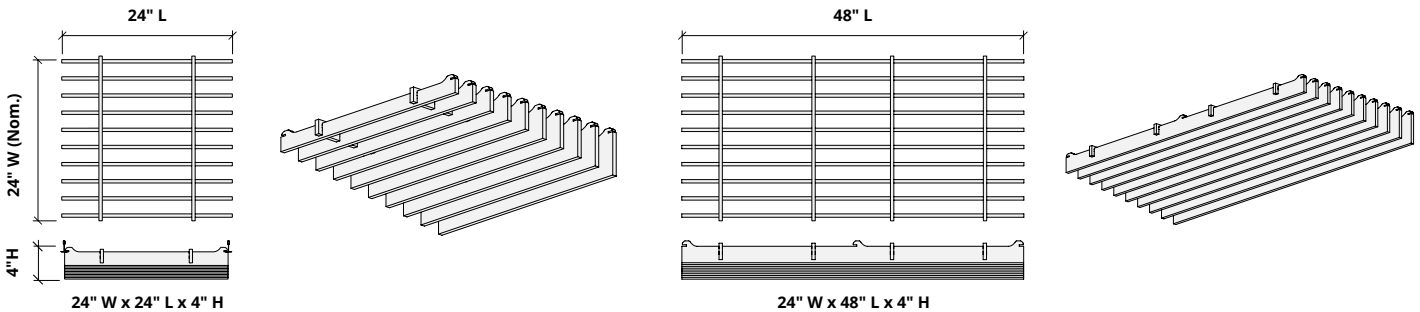

* PET is recyclable through participating partners.

How to Specify

1. Choose Slat Height

2. Choose Tile Size

3. Choose Colorway

Slats are available in two overall heights:

1. Choose Slat Height

2. Choose Tile Size

3. Choose Colorway

Ties are available in two sizes for use with 4" H and 6" H slats.

1. Choose Slat Height

2. Choose Tile Size

3. Choose Colorway

Select one colorway for your tile. See colorway choices on the following page.