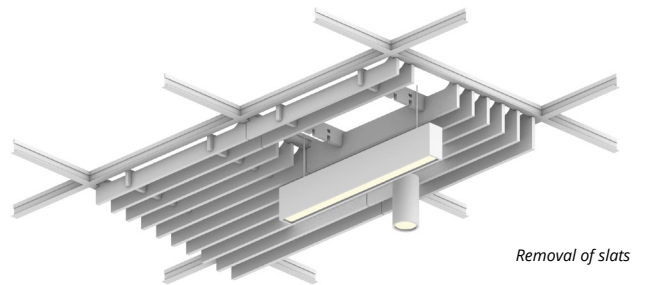

Rail, Grate Ceiling Frames

Premier Collection

Rail Ceiling Frames offer unmatched flexibility to craft unique, textured ceilings. With an open-tile design and the absence of a backer, Rail seamlessly integrates with essential ceiling components like lighting, sprinklers, and speakers.

The Rail frames system ensures hassle-free installation with its innovative click-in design, eliminating the need for additional hardware. Fully compatible with standard 15/16" T-grid drop ceilings, it provides a versatile and efficient solution for modern ceiling designs.

Order samples at acoufelt.com/colorways

Call 800.966.8557 with questions or visit acoufelt.com for more product information, downloads, and colorways.

Recommended Layouts

Layout 1

Lighting Coordination

2' x 2', 2' x 4' Grid light

Drop pendant light

Recessed light

Grid mounted light (track, pendant)