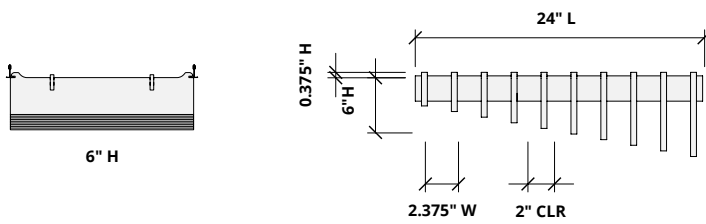

* PET is recyclable through participating partners.

How to Specify

1. Choose Slat Height

2. Choose Tile Size

3. Choose Colorway

Slats are available in two overall heights:

1. Choose Slat Height

2. Choose Tile Size

3. Choose Colorway

Ties are available in two sizes for use with 4" H and 6" H slats.

1. Choose Slat Height

2. Choose Tile Size

3. Choose Colorway

Select one colorway for your tile. See colorway choices on the following page.