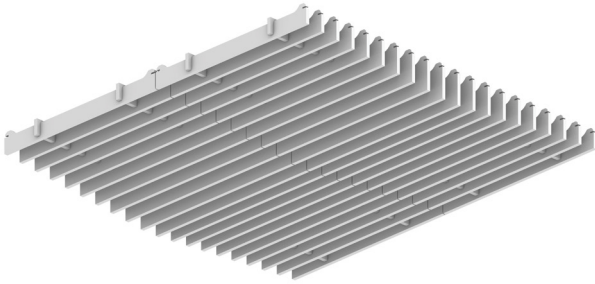

Recommended Layouts

Layout 1