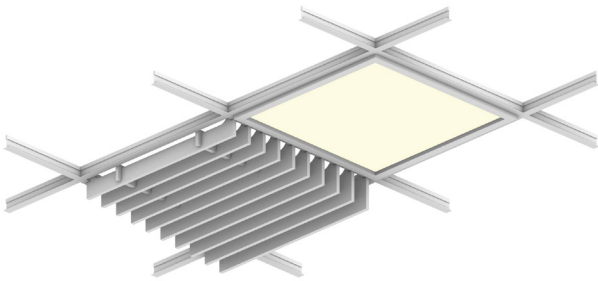

Rail, Grate Ceiling Frames

Premier Collection

Rail Ceiling Frames offer unmatched flexibility to craft unique, textured ceilings. With an open-tile design and the absence of a backer, Rail seamlessly integrates with essential ceiling components like lighting, sprinklers, and speakers.

The Rail frames system ensures hassle-free installation with its innovative click-in design, eliminating the need for additional hardware. Fully compatible with standard 15/16" T-grid drop ceilings, it provides a versatile and efficient solution for modern ceiling designs.

3. Choose Colorway

Ties are available in two sizes for use with 4" H and 6" H slats.

1. Choose Slat Height

2. Choose Tile Size

3. Choose Colorway

Select one colorway for your tile. See colorway choices on the following page.

Order samples at acoufelt.com/colorways

Call 800.966.8557 with questions or visit acoufelt.com for more product information, downloads, and colorways.

Recommended Layouts

Layout 1

Lighting Coordination

2' x 2', 2' x 4' Grid light