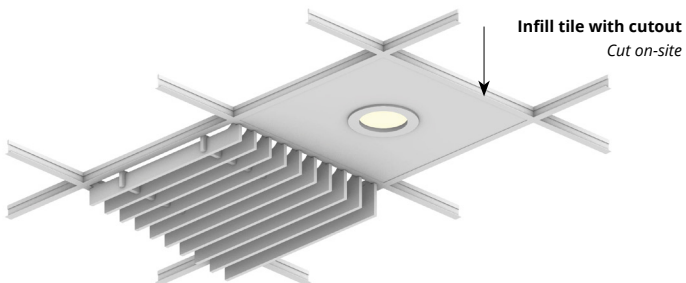

Rail, Grate Ceiling Frames

Premier Collection

Rail Ceiling Frames offer unmatched flexibility to craft unique, textured ceilings. With an open-tile design and the absence of a backer, Rail seamlessly integrates with essential ceiling components like lighting, sprinklers, and speakers.

3. Choose Colorway

Ties are available in two sizes for use with 4" H and 6" H slats.

1. Choose Slat Height

2. Choose Tile Size

3. Choose Colorway

Select one colorway for your tile. See colorway choices on the following page.

Order samples at acoufelt.com/colorways

Call 800.966.8557 with questions or visit acoufelt.com for more product information, downloads, and colorways.

Recommended Layouts

Layout 1

Lighting Coordination

2' x 2', 2' x 4' Grid light

Drop pendant light

Recessed light

Grid mounted light (track, pendant)