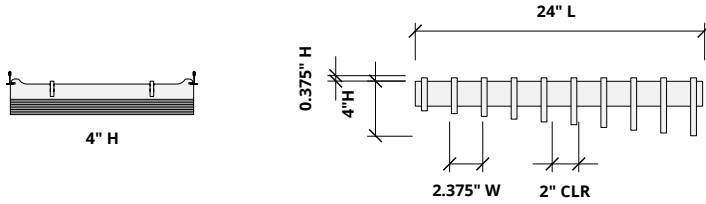

* PET is recyclable through participating partners.

How to Specify

1. Choose Slat Height

2. Choose Tile Size

3. Choose Colorway

Slats are available in two overall heights:

1. Choose Slat Height

2. Choose Tile Size

3. Choose Colorway

Ties are available in two sizes for use with 4" H and 6" H slats.

1. Choose Slat Height

2. Choose Tile Size

3. Choose Colorway

Select one colorway for your tile. See colorway choices on the following page.