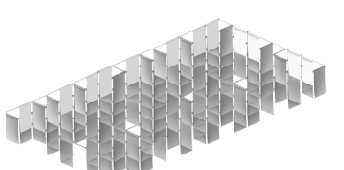

## 2. Choose Colorways

Select desired cloud pattern.

STATIC: 48" W X 48" L

STATIC: 48" W X 96" L

GRADIENT: 48" W X 48" L

GRADIENT: 48" W X 96" L

STRAY: 48" W X 48" L

STRAY: 48" W X 96" L