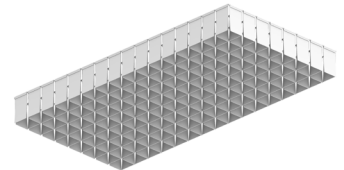

## 2. Choose Colorways

Select desired cloud pattern.

STATIC: 48" W X 48" L

STATIC: 48" W X 96" L

GRADIENT: 48" W X 48" L

GRADIENT: 48" W X 96" L

STRAY: 48" W X 48" L

STRAY: 48" W X 96" L