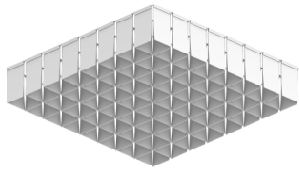

## 2. Choose Colorways

Select desired cloud pattern.

STATIC: 48" W X 48" L

STATIC: 48" W X 96" L

GRADIENT: 48" W X 48" L

GRADIENT: 48" W X 96" L

STRAY: 48" W X 48" L

STRAY: 48" W X 96" L