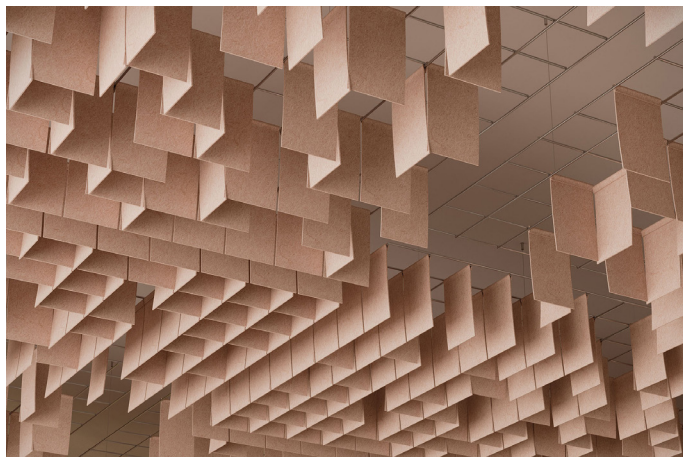

# Float Ceiling Clouds

Naturals Collection

Transform any space with the visual allure and acoustic comfort of Float Ceiling Clouds. Suspended overhead in soft, natural layers, Float not only absorbs sound but also allows for subtle movement, creating a dynamic and calming environment. Available in multiple configurations—from organic and whimsical to defined and uniform—Float Clouds are crafted from 100% raw wool felt and come in a vibrant palette of colors. Offering an ideal fusion of elegance, functionality, and creative expression, Float brings both beauty and performance to any setting.

## Specifications

<b>Surface</b>	Ceiling
<b>Material</b>	100% wool
<b>Thickness</b>	3mm (±10%)
<b>Standard Sizes</b>	48" W x 48" L x 9" H 48" W x 96" L x 9" H

Float Ceiling Clouds, Gradient Pattern in Shell with Silver Grid

Float Ceiling Clouds, Stray Pattern in Wintergreen with Silver Grid