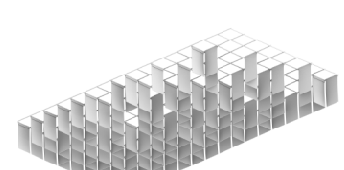

## 2. Choose Colorways

Select desired cloud pattern.

STATIC: 48" W X 48" L

STATIC: 48" W X 96" L

GRADIENT: 48" W X 48" L

GRADIENT: 48" W X 96" L

STRAY: 48" W X 48" L

STRAY: 48" W X 96" L