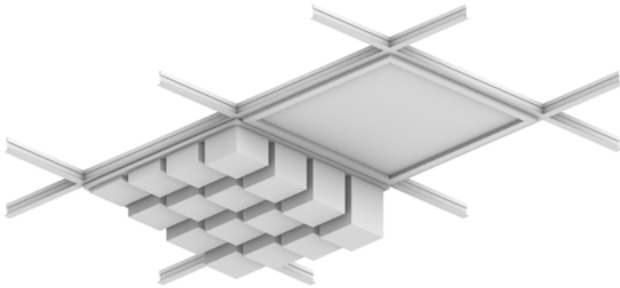

Horizon, Oceanic Ceiling Frames

Premier Collection

Look up to a sea of tranquility. Horizon cubes in varying depths from front to back and side to side mimic a calming, undulating seascape while ensuring superior sound management. Choose a single Premier color or WoodGrain option or select two complementary finishes for the cubes and the backing. Modern, modular, and easy to mount with T-grid clips, Horizon can change your outlook on spending time in otherwise noisy areas.

* PET is recyclable through participating partners.

Sizes

Standard Heights 1-6" H (1" increments)

Standard Widths 24" W

Thickness 1/2", 12mm (±10%)

Standard Length 24" L

Choose Colorways

Select one colorway for your slats and one colorway for your backer panel; or one colorway for both. See colorway choices on the following pages.

If you're specifying dark colored backer panels, we recommend dark drop ceiling grids (not provided).

Colorways

PREMIER

							
White WH12	Almond AL55	Celery CE65	Sencha SE58	Metal ME03	Flamingo FL61	Quartz QU67	Turmeric TU60
							
Platinum PL04	Pearl PE21	Pistachio PI25	Thistle TH28	Stonewash ST72	Amethyst AM69	Valentine VA70	Wheat WH68
							
Grey GR02	Ivory IV11	Eucalyptus EU71	Peacock PE20	Periwinkle PE23	Lilac LI13	Peach PE19	Popcorn PO26
							
Slate SL27	Umber UM54	Wasabi WA29	Sea Salt SE57	Marine MA15	Berry BE06	Peppercorn PE22	Carrot CA08
							
Charcoal CH01	Walnut WA56	Oregano OR18	Azure AZ05	Iris IR10	Flint FL64	Shiraz SH63	Currant CU59
							
Piano Black PI24	Midnight MI16	Kale KA12	Denim DE09	Granite GR62			

Order samples at acoufelt.com/colorways

Lighting Coordination

24" x 24", 24" x 48" Grid light

Drop pendant light

Recessed light

Grid mounted light (track, pendant)

Recommended Layout