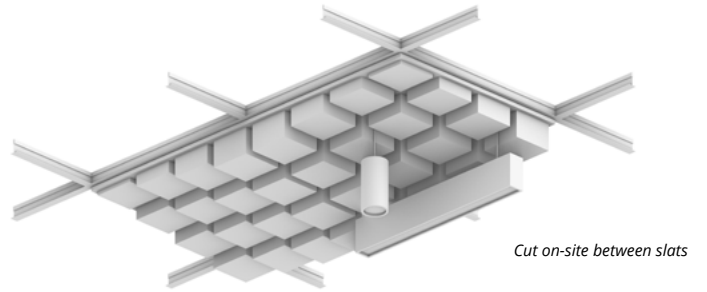

Drop pendant light