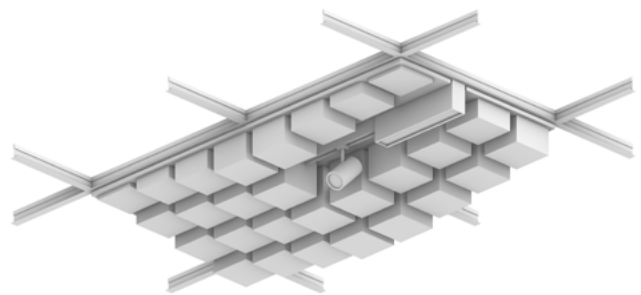

Horizon, Oceanic Ceiling Frames

Premier Collection

Look up to a sea of tranquility. Horizon cubes in varying depths from front to back and side to side mimic a calming, undulating seascape while ensuring superior sound management. Choose a single Premier color or WoodGrain option or select two complementary finishes for the cubes and the backing. Modern, modular, and easy to mount with T-grid clips, Horizon can change your outlook on spending time in otherwise noisy areas.

* PET is recyclable through participating partners.

Sizes

Standard Heights 1-6" H (1" increments)

Standard Widths 24" W

Thickness 1/2", 12mm (±10%)

Standard Length 24" L

Choose Colorways

Select one colorway for your slats and one colorway for your backer panel; or one colorway for both. See colorway choices on the following pages.

Order samples at acoufelt.com/colorways

Lighting Coordination

24" x 24", 24" x 48" Grid light

Drop pendant light

Recessed light

Grid mounted light (track, pendant)

Recommended Layout