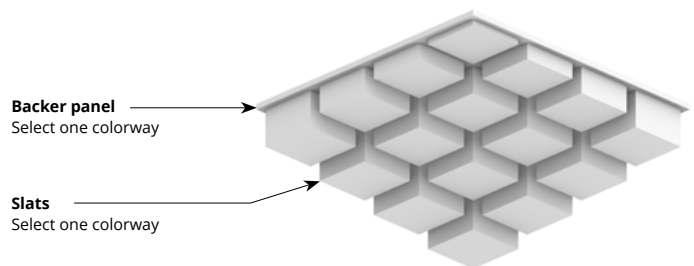

* PET is recyclable through participating partners.

Sizes

Standard Heights 1-6" H (1" increments)

Standard Widths 24" W

Thickness 1/2", 12mm (±10%)

Standard Length 24" L

Choose Colorways

Select one colorway for your slats and one colorway for your backer panel; or one colorway for both. See colorway choices on the following pages.

If you're specifying dark colored backer panels, we recommend dark drop ceiling grids (not provided).

Colorways

PREMIER

							
White WH12	Almond AL55	Celery CE65	Sencha SE58	Metal ME03	Flamingo FL61	Quartz QU67	Turmeric TU60
							
Platinum PL04	Pearl PE21	Pistachio PI25	Thistle TH28	Stonewash ST72	Amethyst AM69	Valentine VA70	Wheat WH68
							
Grey GR02	Ivory IV11	Eucalyptus EU71	Peacock PE20	Periwinkle PE23	Lilac LI13	Peach PE19	Popcorn PO26
							
Slate SL27	Umber UM54	Wasabi WA29	Sea Salt SE57	Marine MA15	Berry BE06	Peppercorn PE22	Carrot CA08
							
Charcoal CH01	Walnut WA56	Oregano OR18	Azure AZ05	Iris IR10	Flint FL64	Shiraz SH63	Currant CU59
							
Piano Black PI24	Midnight MI16	Kale KA12	Denim DE09	Granite GR62			