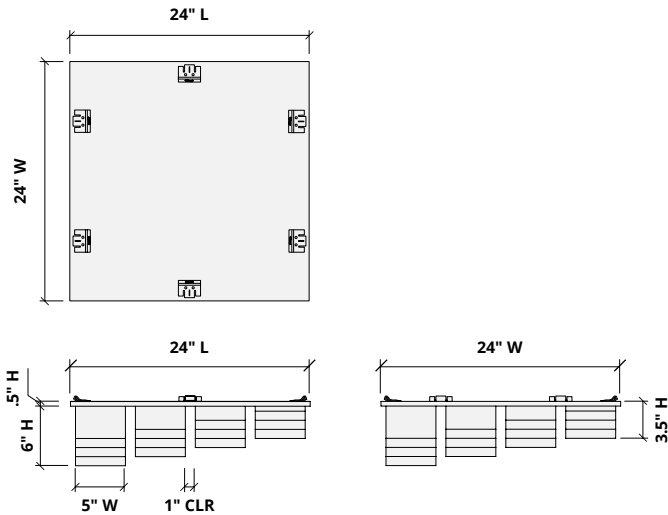

* PET is recyclable through participating partners.

Sizes

Standard Heights 1-6" H (1" increments)

Standard Widths 24" W

Thickness 1/2", 12mm (±10%)

Standard Length 24" L

Choose Colorways

Select one colorway for your slats and one colorway for your backer panel; or one colorway for both. See colorway choices on the following pages.

Order samples at acoufelt.com/colorways

Lighting Coordination

24" x 24", 24" x 48" Grid light

Drop pendant light

Recessed light

Grid mounted light (track, pendant)

Recommended Layout