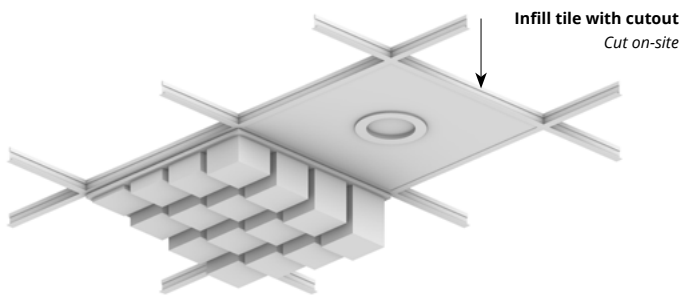

Horizon, Oceanic Ceiling Frames

Premier Collection

Look up to a sea of tranquility. Horizon cubes in varying depths from front to back and side to side mimic a calming, undulating seascape while ensuring superior sound management. Choose a single Premier color or WoodGrain option or select two complementary finishes for the cubes and the backing. Modern, modular, and easy to mount with T-grid clips, Horizon can change your outlook on spending time in otherwise noisy areas.

* PET is recyclable through participating partners.

Sizes

Standard Heights 1-6" H (1" increments)

Standard Widths 24" W

Thickness 1/2", 12mm (±10%)

Standard Length 24" L

Choose Colorways

Select one colorway for your slats and one colorway for your backer panel; or one colorway for both. See colorway choices on the following pages.

Order samples at acoufelt.com/colorways

Lighting Coordination

24" x 24", 24" x 48" Grid light

Drop pendant light

Recessed light

Grid mounted light (track, pendant)

Recommended Layout