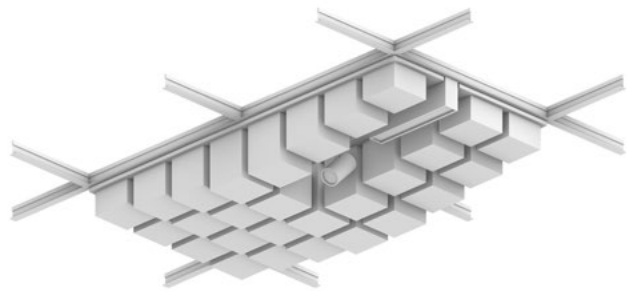

Horizon, Mountain Ceiling Frames

Premier Collection

Look up to a peaceful vista. Horizon cubes in varying depths in one direction mimic a calming, undulating mountain landscape while ensuring superior sound management. Choose a single Premier color or WoodGrain option or select two complementary finishes for the cubes and the backing. Modern, modular, and easy to mount with T-grid clips, Horizon can change your outlook on time spent in busy environments.

Drop pendant light

Recessed light

Grid mounted light (track, pendant)

Recommended Layout