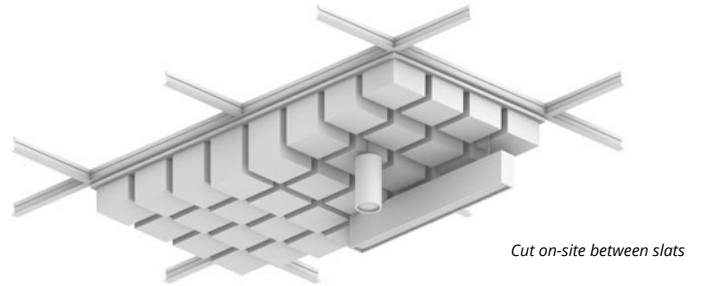

Horizon, Mountain Ceiling Frames

Premier Collection

Look up to a peaceful vista. Horizon cubes in varying depths in one direction mimic a calming, undulating mountain landscape while ensuring superior sound management. Choose a single Premier color or WoodGrain option or select two complementary finishes for the cubes and the backing. Modern, modular, and easy to mount with T-grid clips, Horizon can change your outlook on time spent in busy environments.

Drop pendant light

Recessed light

Grid mounted light (track, pendant)

Recommended Layout