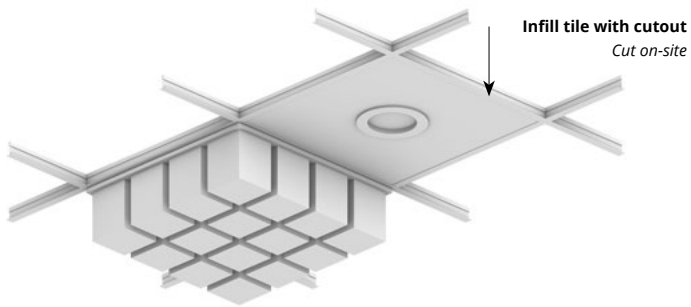

Horizon, Mountain Ceiling Frames

Premier Collection

Look up to a peaceful vista. Horizon cubes in varying depths in one direction mimic a calming, undulating mountain landscape while ensuring superior sound management. Choose a single Premier color or WoodGrain option or select two complementary finishes for the cubes and the backing. Modern, modular, and easy to mount with T-grid clips, Horizon can change your outlook on time spent in busy environments.

Drop pendant light

Recessed light

Grid mounted light (track, pendant)

Recommended Layout