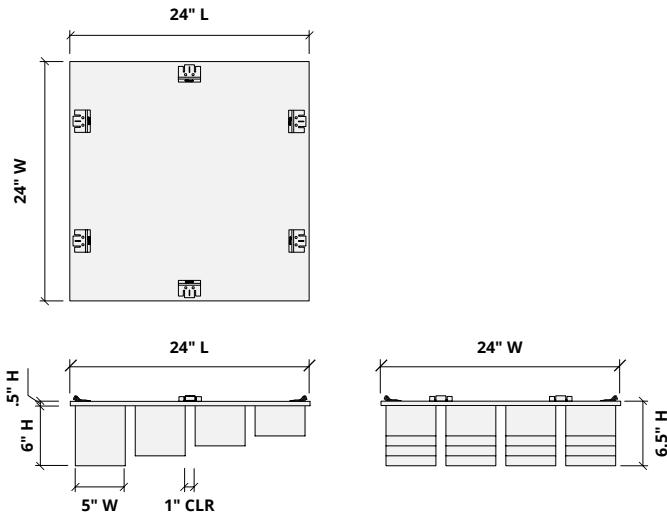

* PET is recyclable through participating partners.

Sizes

Standard Heights 3-6" H (1" increments)

Standard Widths 24" W

Thickness 1/2", 12mm (±10%)

Standard Length 24" L

Each row steps down in 1" increments.