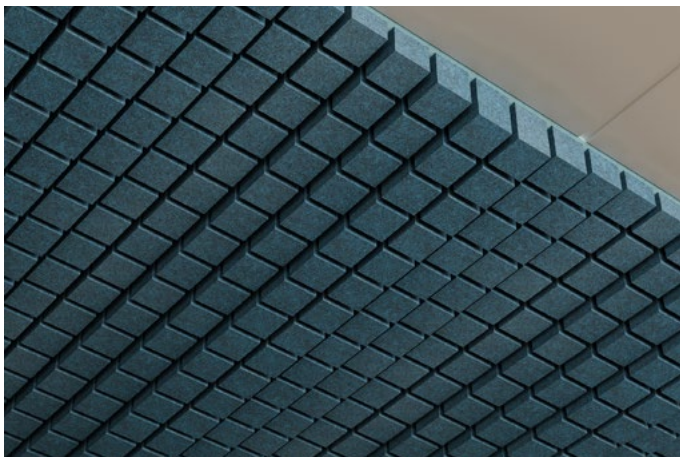

Horizon, Mountain Ceiling Frames

Premier Collection

Look up to a peaceful vista. Horizon cubes in varying depths in one direction mimic a calming, undulating mountain landscape while ensuring superior sound management. Choose a single Premier color or WoodGrain option or select two complementary finishes for the cubes and the backing. Modern, modular, and easy to mount with T-grid clips, Horizon can change your outlook on time spent in busy environments.

Specifications

Surface	Ceiling	
Material	FilaSorb™ polyester felt	
Thickness	1/2", 12mm (±10%)	
Weight	0.49 lb./ft ² (±10%)	
Standard Sizes	Height	Backer Panels
	3-6" H	24" W x 24" L
Compatible T-grid	Type	Layout
	15/16" Flat	Standard 24" x 24"
	9/16" Flat	Standard 24" x 24"