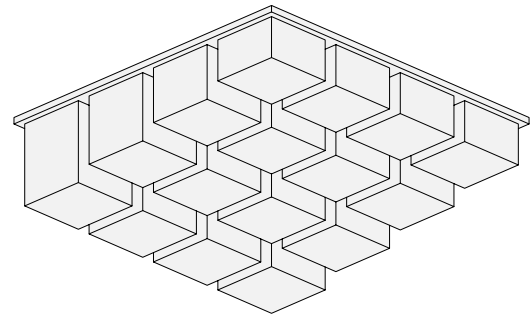

* PET is recyclable through participating partners.

Sizes

Standard Heights 3-6" H (1" increments)

Standard Widths 24" W

Thickness 1/2", 12mm (±10%)

Standard Length 24" L

Each row steps down in 1" increments.