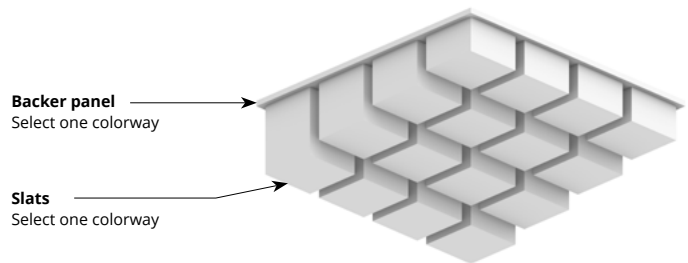

Horizon, Mountain Ceiling Frames

Premier Collection

Look up to a peaceful vista. Horizon cubes in varying depths in one direction mimic a calming, undulating mountain landscape while ensuring superior sound management. Choose a single Premier color or WoodGrain option or select two complementary finishes for the cubes and the backing. Modern, modular, and easy to mount with T-grid clips, Horizon can change your outlook on time spent in busy environments.

* PET is recyclable through participating partners.

Sizes

Standard Heights 3-6" H (1" increments)

Standard Widths 24" W

Thickness 1/2", 12mm (±10%)

Standard Length 24" L

Each row steps down in 1" increments.

Choose Colorways

Select one colorway for your slats and one colorway for your backer panel; or one colorway for both. See colorway choices on the following pages.

If you're specifying dark colored backer panels, we recommend dark drop ceiling grids (not provided).