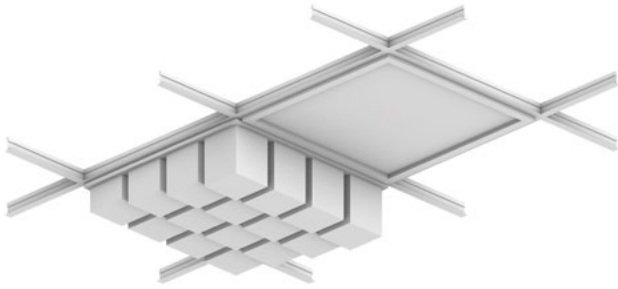

Lighting Coordination

24" x 24", 24" x 48" Grid light