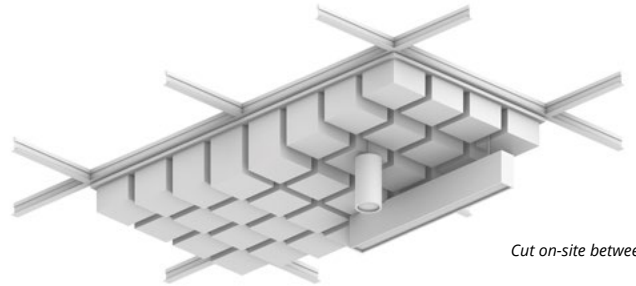

Drop pendant light