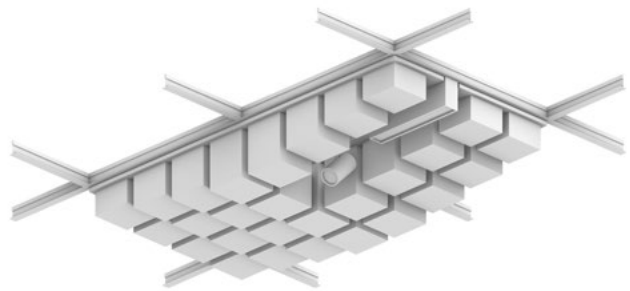

Grid mounted light (track, pendant)