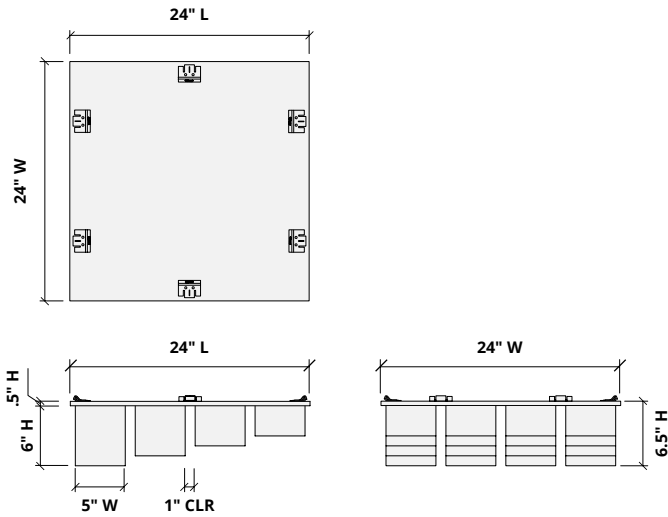

Specifications

Surface	Ceiling	
Material	FilaSorb™ polyester felt	
Thickness	1/2", 12mm (±10%)	
Weight	0.49 lb./ft ² (±10%)	
Standard Sizes	Height	Backer Panels
	3-6" H	24" W x 24" L
Compatible T-grid	Type	Layout
	15/16" Flat	Standard 24" x 24"
	9/16" Flat	Standard 24" x 24"

* PET is recyclable through participating partners.

Sizes

Standard Heights	3-6" H (1" increments)
Standard Widths	24" W
Thickness	1/2", 12mm (±10%)

Standard Length 24" L

Each row steps down in 1" increments.