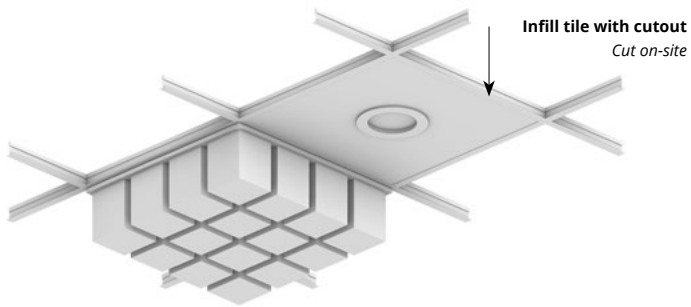

Call 800.966.8557 with questions or visit acoufelt.com for more product information, downloads, and colorways.

Lighting Coordination

24" x 24", 24" x 48" Grid light

Drop pendant light

Recessed light

Grid mounted light (track, pendant)