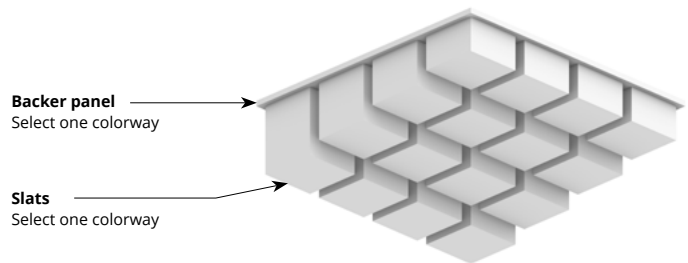

Horizon, Mountain Ceiling Frames

Premier Collection

Look up to a peaceful vista. Horizon cubes in varying depths in one direction mimic a calming, undulating mountain landscape while ensuring superior sound management. Choose a single Premier color or WoodGrain option or select two complementary finishes for the cubes and the backing. Modern, modular, and easy to mount with T-grid clips, Horizon can change your outlook on time spent in busy environments.

* PET is recyclable through participating partners.

Sizes

Standard Heights	3-6" H (1" increments)
Standard Widths	24" W
Thickness	1/2", 12mm (±10%)

Standard Length 24" L

Each row steps down in 1" increments.

Choose Colorways

Select one colorway for your slats and one colorway for your backer panel; or one colorway for both. See colorway choices on the following pages.

If you're specifying dark colored backer panels, we recommend dark drop ceiling grids (not provided).