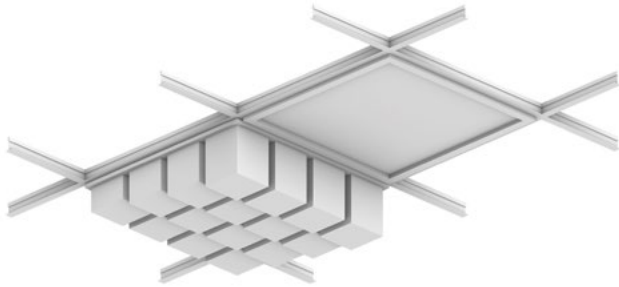

Lighting Coordination

24" x 24", 24" x 48" Grid light