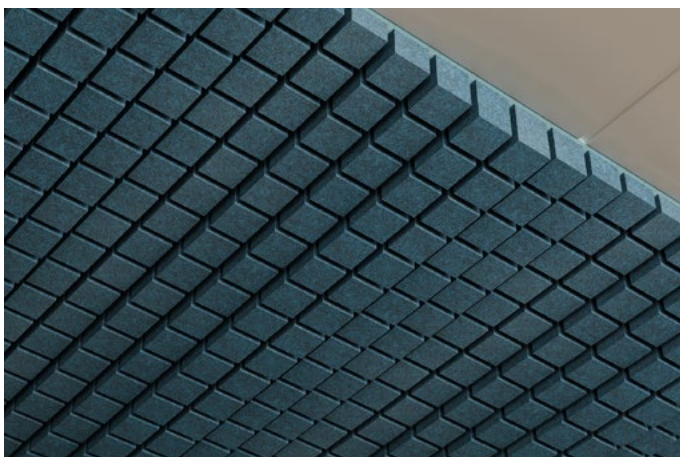

Horizon, Mountain Ceiling Frames

Premier Collection

Look up to a peaceful vista. Horizon cubes in varying depths in one direction mimic a calming, undulating mountain landscape while ensuring superior sound management. Choose a single Premier color or WoodGrain option or select two complementary finishes for the cubes and the backing. Modern, modular, and easy to mount with T-grid clips, Horizon can change your outlook on time spent in busy environments.

Specifications

Surface	Ceiling	
Material	FilaSorb™ polyester felt	
Thickness	1/2", 12mm (±10%)	
Weight	0.49 lb./ft ² (±10%)	
Standard Sizes	Height	Backer Panels
	3-6" H	24" W x 24" L
Compatible T-grid	Type	Layout
	15/16" Flat	Standard 24" x 24"
	9/16" Flat	Standard 24" x 24"