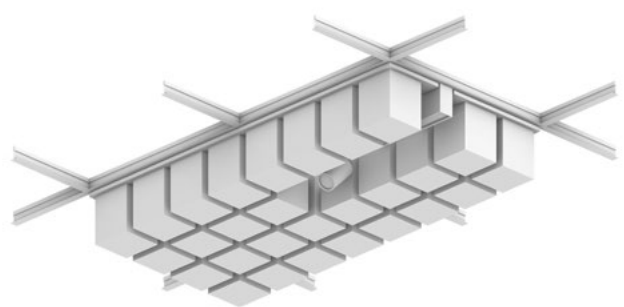

Grid mounted light (track, pendant)