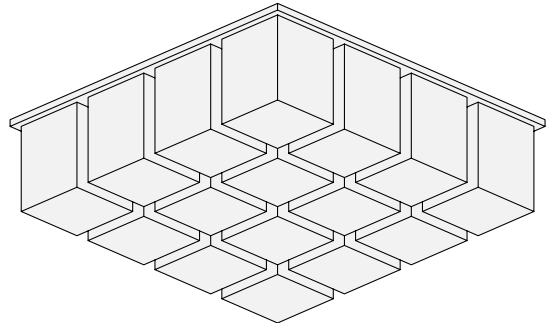

* PET is recyclable through participating partners.

Sizes

Standard Heights	3, 6" H
Standard Widths	24" W
Thickness	1/2", 12mm (±10%)

Standard Length 24" L

Choose Colorways

Select one colorway for your slats and one colorway for your backer panel; or one colorway for both. See colorway choices on page 5.