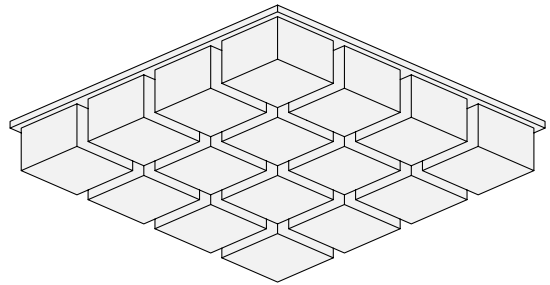

* PET is recyclable through participating partners.

Sizes

Standard Heights	3, 6" H
Standard Widths	24" W
Thickness	1/2", 12mm (±10%)

Standard Length 24" L

Choose Colorways

Select one colorway for your slats and one colorway for your backer panel; or one colorway for both. See colorway choices on page 5.