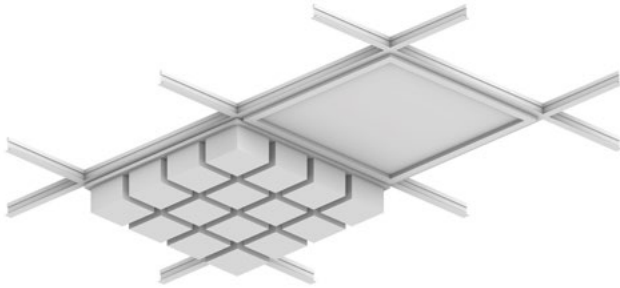

Lighting Coordination

24" x 24", 24" x 48" Grid light