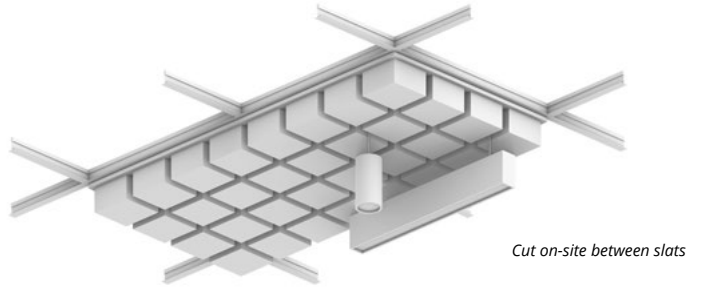

Drop pendant light