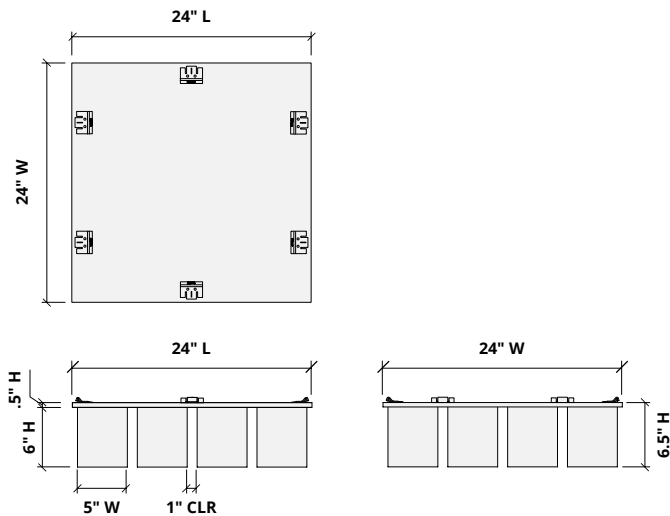

Specifications

Surface	Ceiling	
Material	FilaSorb™ polyester felt	
Thickness	1/2", 12mm (±10%)	
Weight	0.49 lb./ft ² (±10%)	
Standard Sizes	Height	Backer Panels
	3, 6" H	24" W x 24" L
Compatible T-grid	Type	Layout
	15/16" Flat	Standard 24" x 24"
	9/16" Flat	Standard 24" x 24"

* PET is recyclable through participating partners.

Sizes

Standard Heights	3, 6" H
Standard Widths	24" W
Thickness	1/2", 12mm (±10%)

Standard Length 24" L

Choose Colorways

Select one colorway for your slats and one colorway for your backer panel; or one colorway for both. See colorway choices on page 5.