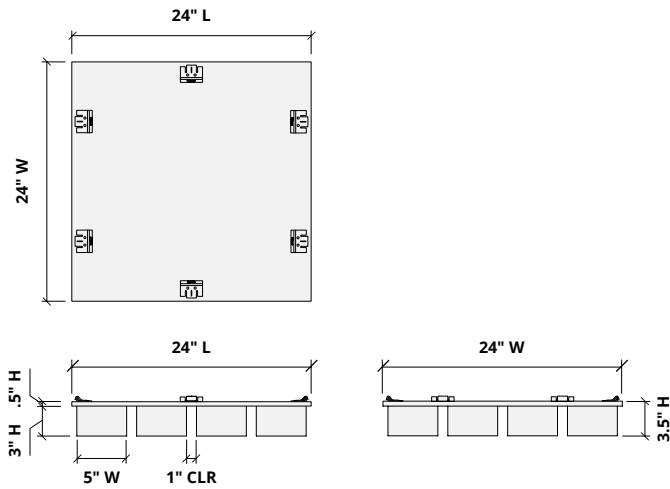

Specifications

Surface	Ceiling	
Material	FilaSorb™ polyester felt	
Thickness	1/2", 12mm (±10%)	
Weight	0.49 lb./ft ² (±10%)	
Standard Sizes	Height	Backer Panels
	3, 6" H	24" W x 24" L
Compatible T-grid	Type	Layout
	15/16" Flat	Standard 24" x 24"
	9/16" Flat	Standard 24" x 24"

* PET is recyclable through participating partners.

Sizes

Standard Heights	3, 6" H
Standard Widths	24" W
Thickness	1/2", 12mm (±10%)

Standard Length 24" L

Choose Colorways

Select one colorway for your slats and one colorway for your backer panel; or one colorway for both. See colorway choices on page 5.