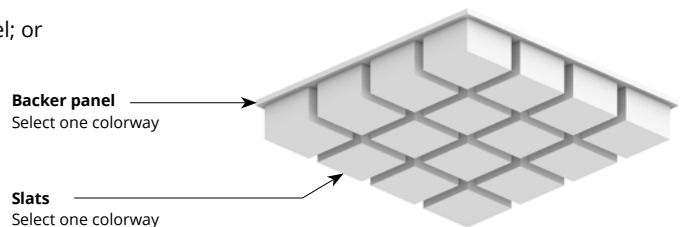

Choose Colorways

Select one colorway for your slats and one colorway for your backer panel; or one colorway for both. See colorway choices on page 5.

If you're specifying dark colored backer panels, we recommend dark drop ceiling grids (not provided).