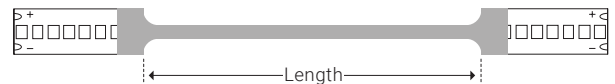

* Customizable—Consult Factory