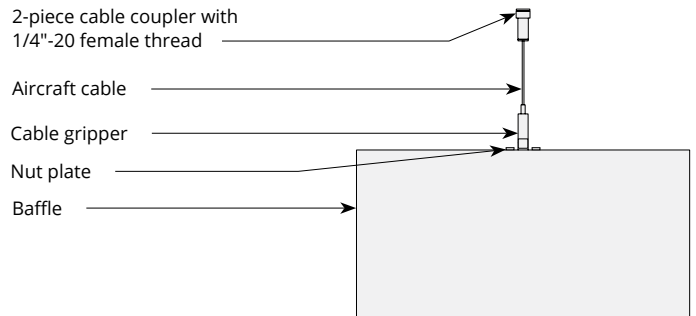

Order samples at acoufelt.com/colorways

Sizes

Standard Sizes	20" W x 44" L x 20" H 44" W x 44" L x 20" H
Thickness	1/2", 12mm (±10%)

Plan

Elevations

Perspective

Hardware Spacing

44" W	42.58" on center spacing
44" L	24" on center spacing
20" L	18.58" on center spacing

Mounting Methods

Cable

Cable to deck

Swivel cable to deck

Cable to Unistrut

Threaded rod

Mounting Methods cont'd.

Threaded rod to Unistrut