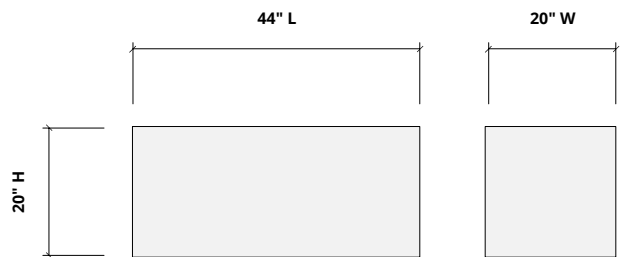

Order samples at acoufelt.com/colorways

Sizes

Standard Sizes	20" W x 44" L x 20" H 44" W x 44" L x 20" H
Thickness	1/2", 12mm (±10%)

Plan

Elevations

Perspective

Hardware Spacing

44" W	42.58" on center spacing
44" L	24" on center spacing
20" L	18.58" on center spacing

Mounting Methods

Cable

Cable to deck

Swivel cable to deck

Cable to Unistrut

Threaded rod

Mounting Methods cont'd.

Threaded rod to Unistrut