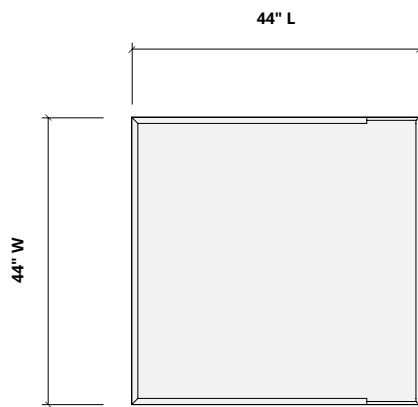

Order samples at acoufelt.com/colorways

Sizes

Standard Sizes	20" W x 44" L x 20" H 44" W x 44" L x 20" H
Thickness	1/2", 12mm (±10%)

Plan

Elevations

Perspective

Hardware Spacing

44" W	42.58" on center spacing
44" L	24" on center spacing
20" L	18.58" on center spacing