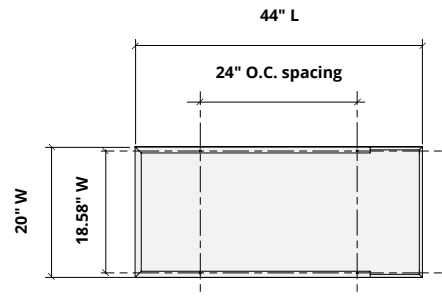

Order samples at acoufelt.com/colorways

Sizes

Standard Sizes	20" W x 44" L x 20" H 44" W x 44" L x 20" H
Thickness	1/2", 12mm (±10%)

Plan

Elevations

Perspective

Hardware Spacing

44" W	42.58" on center spacing
44" L	24" on center spacing
20" L	18.58" on center spacing