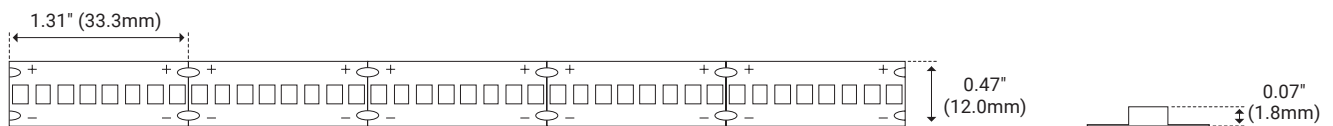

¹Power consumption based on average wattage per foot. Refer to Power Chart on page 4 for details.

I Dimensions

I Power Feed Accessories*

Lead

Unit Number	Length
FML-2C-1	12.00" (305.0mm)
FML-2C-2	24.00" (0.60m)
FML-2C-3	36.00" (0.91m)
FML-2C-6	72.00" (1.82m)
FML-2C-12	144.00" (3.65m)
FML-2C-15	180.00" (4.57m)
FML-2C-20	240.00" (6.09m)