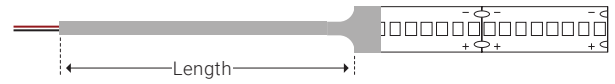

¹Power consumption based on average wattage per foot. Refer to Power Chart on page 4 for details.

I Dimensions

I Power Feed Accessories*

Lead

Unit Number	Length
FML-2C-1	12.00" (305.0mm)
FML-2C-2	24.00" (0.60m)
FML-2C-3	36.00" (0.91m)
FML-2C-6	72.00" (1.82m)
FML-2C-12	144.00" (3.65m)
FML-2C-15	180.00" (4.57m)
FML-2C-20	240.00" (6.09m)