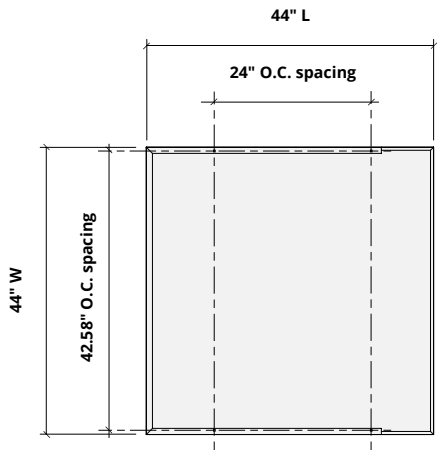

Order samples at acoufelt.com/colorways

Sizes

Standard Sizes	20" W x 44" L x 20" H 44" W x 44" L x 20" H
Thickness	1/2", 12mm (±10%)

Plan

Elevations

Perspective

Hardware Spacing

44" W	42.58" on center spacing
44" L	24" on center spacing
20" L	18.58" on center spacing