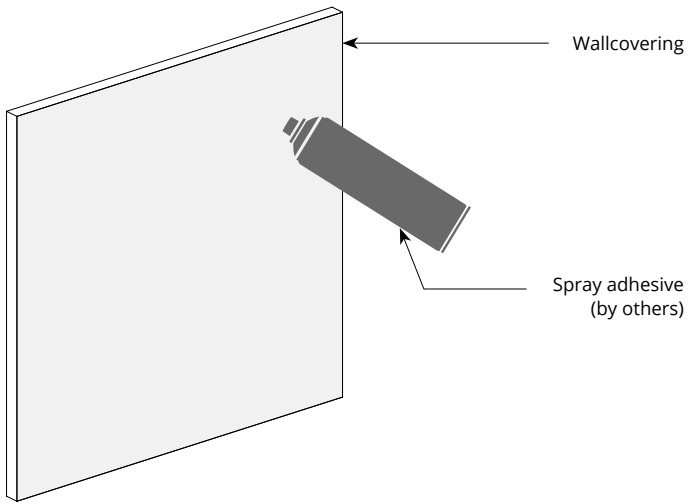

Mounting Methods

Spray adhesive (by others)

*For wall mount applications only.

Call **800.966.8557** with questions or visit **acoufelt.com** for more product information, downloads, and colorways.