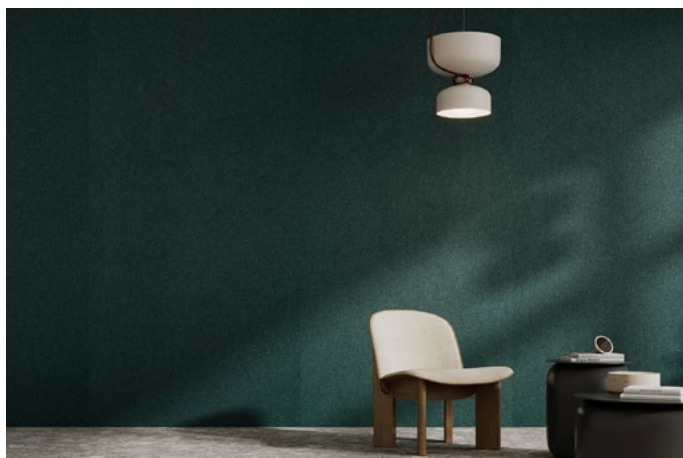

Specifications

Surface	Wall
Material	100% wool
Thickness	3mm
Weight	0.49 lb./ft² (±10%)
Standard Sizes	54" W x 39'-4" L

Wallcovering in Balsam

Technical

NRC Rating	Material: 0.10 Product: Testing is pending
Fire Test	ASTM E84, Class 1 Flame spread index: 7 Smoke developed index: 160
Colorfastness	ISO 105-B02, 4
Certifications	100% Mulesing-free pure wool

Details

Lead Time	3 – 6 weeks
Origin	Manufactured and assembled in the US
Warranty	Product: 10 years*

* Conditions apply

Environmental

Indoor Air Quality	VOC less than/equal to 0.5mg/m³
Recyclable	100%*
Certifications	Oeko-Tex® Standard 100 Certified Product Class II (100% Wool Design Felt)

* Wool is recyclable through participating partners.