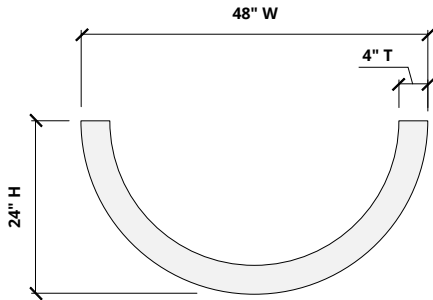

Black Walnut
WQ20

Order samples at acoufelt.com/colorways

Sizes

Standard Sizes	4" T x 24" W x 12" H
	4" T x 36" W x 18" H
	4" T x 48" W x 24" H
	Lengths: 24, 48" L
Thickness	1/2", 12mm (±10%)

Front Elevation