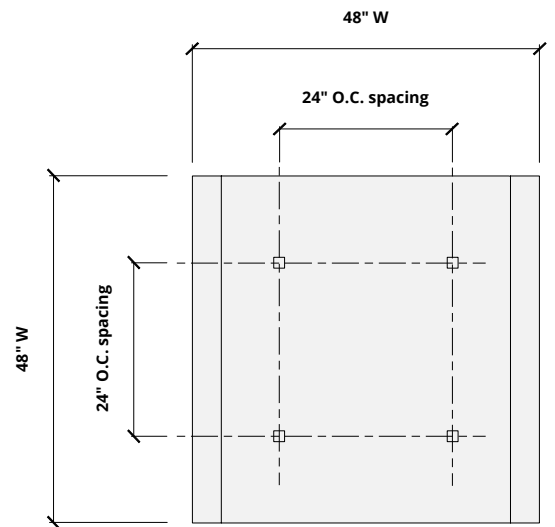

Black Walnut
WQ20

Order samples at acoufelt.com/colorways

Sizes

Standard Sizes	4" T x 24" W x 12" H
	4" T x 36" W x 18" H
	4" T x 48" W x 24" H
	Lengths: 24, 48" L
Thickness	1/2", 12mm (±10%)

Front Elevation

Side Elevation

Hardware Spacing

24" W, L	12" on center spacing
36" W	18" on center spacing
48" W, L	24" on center spacing

Mounting Methods

Cable

Cable to deck

Cable to T-grid

Cable to Unistrut