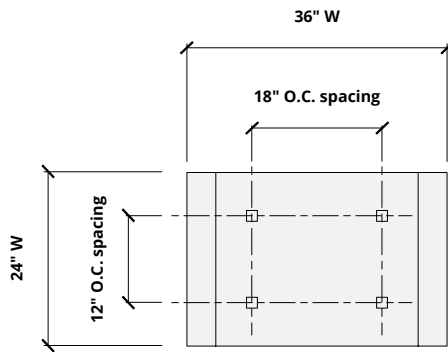

Black Walnut
WQ20

Order samples at acoufelt.com/colorways

Sizes

Standard Sizes	4" T x 24" W x 12" H
	4" T x 36" W x 18" H
	4" T x 48" W x 24" H
	Lengths: 24, 48" L
Thickness	1/2", 12mm (±10%)

Front Elevation

Side Elevation

Hardware Spacing

24" W, L	12" on center spacing
36" W	18" on center spacing
48" W, L	24" on center spacing

Mounting Methods

Cable

Cable to deck

Cable to T-grid

Cable to Unistrut