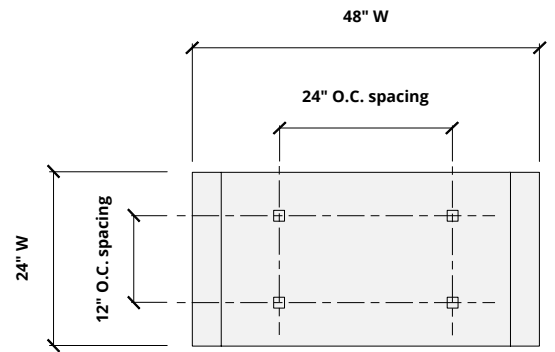

Black Walnut
WQ20

Order samples at acoufelt.com/colorways

Sizes

Standard Sizes	4" T x 24" W x 12" H
	4" T x 36" W x 18" H
	4" T x 48" W x 24" H
	Lengths: 24, 48" L
Thickness	1/2", 12mm (±10%)

Front Elevation

Side Elevation

Hardware Spacing

24" W, L	12" on center spacing
36" W	18" on center spacing
48" W, L	24" on center spacing

Mounting Methods

Cable

Cable to deck

Cable to T-grid

Cable to Unistrut