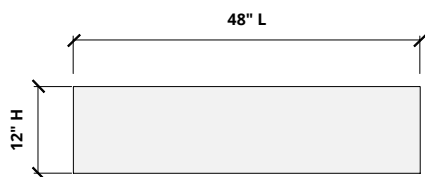

Side Elevation