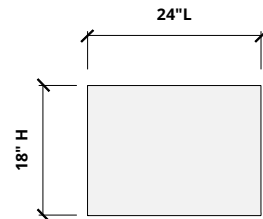

Black Walnut
WQ20

Order samples at acoufelt.com/colorways

Sizes

Standard Sizes	4" T x 24" W x 12" H
	4" T x 36" W x 18" H
	4" T x 48" W x 24" H
	Lengths: 24, 48" L
Thickness	1/2", 12mm (±10%)

Front Elevation

Side Elevation

Hardware Spacing

24" W, L	12" on center spacing
36" W	18" on center spacing
48" W, L	24" on center spacing

Mounting Methods

Cable

Cable to deck

Cable to T-grid

Cable to Unistrut