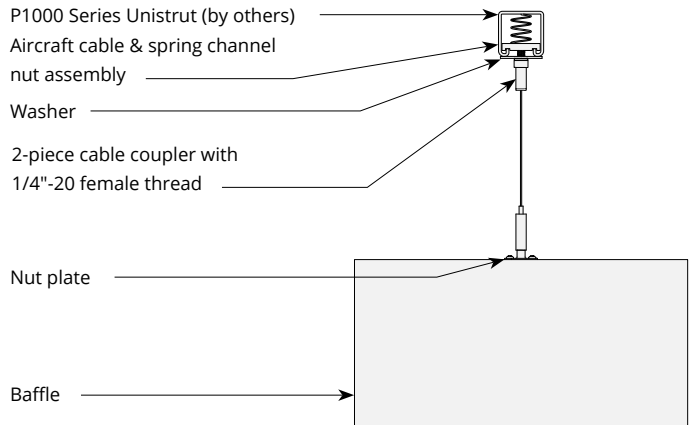

Side Elevation

Hardware Spacing

24" W, L	12" on center spacing
36" W	18" on center spacing
48" W, L	24" on center spacing

Mounting Methods

Cable

Cable to deck

Cable to T-grid

Cable to Unistrut

Swivel cable to deck