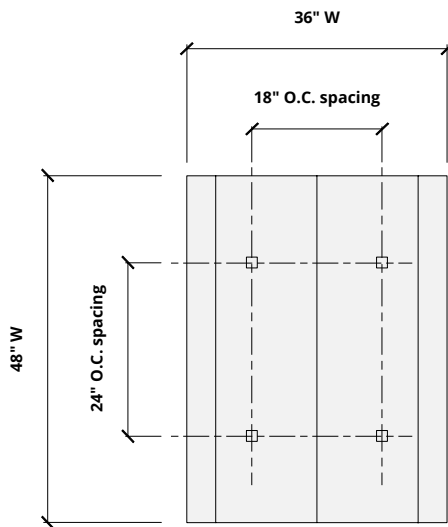

Black Walnut
WQ20

Order samples at acoufelt.com/colorways

Sizes

Standard Sizes	4" T x 24" W x 12" H
	4" T x 36" W x 18" H
	4" T x 48" W x 24" H
	Lengths: 24, 48" L
Thickness	1/2", 12mm (±10%)

Front Elevation

Side Elevation

Hardware Spacing

24" W, L	12" on center spacing
36" W	18" on center spacing
48" W, L	24" on center spacing

Mounting Methods

Cable

Cable to deck

Cable to T-grid

Cable to Unistrut