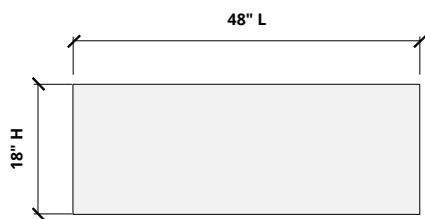

Side Elevation