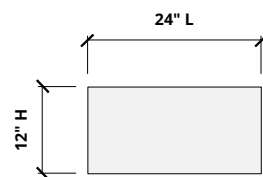

Black Walnut
WQ20

Order samples at acoufelt.com/colorways

Sizes

Standard Sizes	4" T x 24" W x 12" H
	4" T x 36" W x 18" H
	4" T x 48" W x 24" H
	Lengths: 24, 48" L
Thickness	1/2", 12mm (±10%)

Front Elevation

Side Elevation

Hardware Spacing

24" W, L	12" on center spacing
36" W	18" on center spacing
48" W, L	24" on center spacing

Mounting Methods

Cable

Cable to deck

Cable to T-grid

Cable to Unistrut