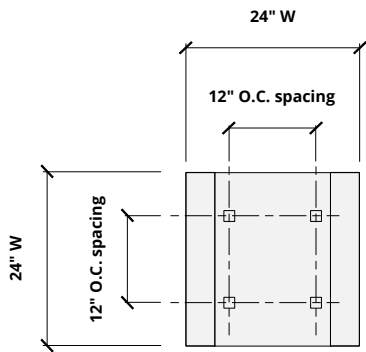

Black Walnut
WQ20

Order samples at acoufelt.com/colorways

Sizes

Standard Sizes	4" T x 24" W x 12" H
	4" T x 36" W x 18" H
	4" T x 48" W x 24" H
	Lengths: 24, 48" L
Thickness	1/2", 12mm (±10%)

Front Elevation

Side Elevation

Hardware Spacing

24" W, L	12" on center spacing
36" W	18" on center spacing
48" W, L	24" on center spacing

Mounting Methods

Cable

Cable to deck

Cable to T-grid

Cable to Unistrut