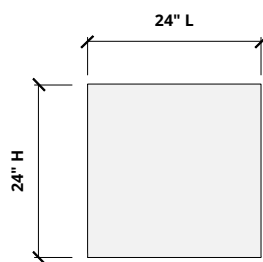

Black Walnut
WQ20

Order samples at acoufelt.com/colorways

Sizes

Standard Sizes	4" T x 24" W x 12" H
	4" T x 36" W x 18" H
	4" T x 48" W x 24" H
	Lengths: 24, 48" L
Thickness	1/2", 12mm (±10%)

Front Elevation

Side Elevation

Hardware Spacing

24" W, L	12" on center spacing
36" W	18" on center spacing
48" W, L	24" on center spacing

Mounting Methods

Cable

Cable to deck

Cable to T-grid

Cable to Unistrut