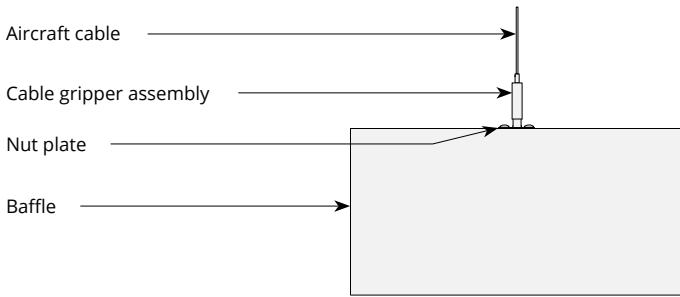

Side Elevation

Hardware Spacing

24" W, L	12" on center spacing
36" W	18" on center spacing
48" W, L	24" on center spacing

Mounting Methods

Cable

Cable to deck

Cable to T-grid

Cable to Unistrut

Swivel cable to deck