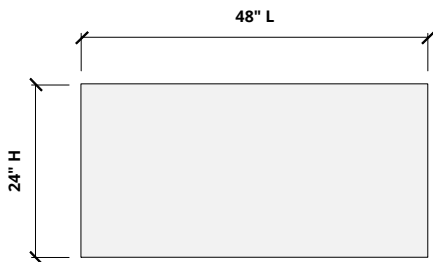

Side Elevation