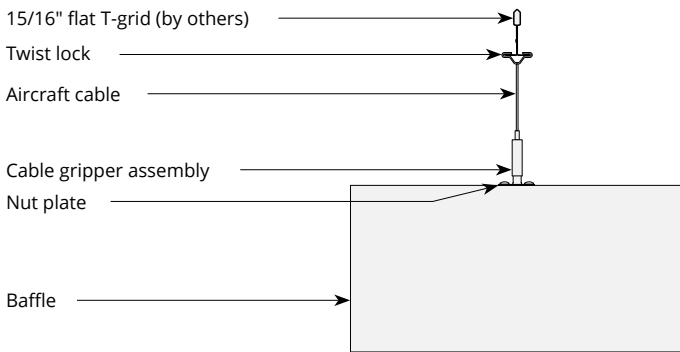

Side Elevation

Hardware Spacing

24" W, L	12" on center spacing
36" W	18" on center spacing
48" W, L	24" on center spacing

Mounting Methods

Cable

Cable to deck

Cable to T-grid

Cable to Unistrut

Swivel cable to deck