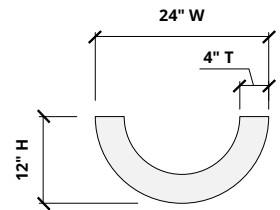

Black Walnut
WQ20

Order samples at acoufelt.com/colorways

Sizes

Standard Sizes	4" T x 24" W x 12" H
	4" T x 36" W x 18" H
	4" T x 48" W x 24" H
	Lengths: 24, 48" L
Thickness	1/2", 12mm (±10%)

Front Elevation