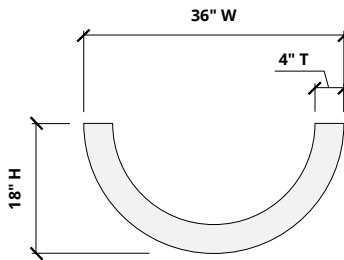

Black Walnut
WQ20

Order samples at acoufelt.com/colorways

Sizes

Standard Sizes	4" T x 24" W x 12" H
	4" T x 36" W x 18" H
	4" T x 48" W x 24" H
	Lengths: 24, 48" L
Thickness	1/2", 12mm (±10%)

Front Elevation