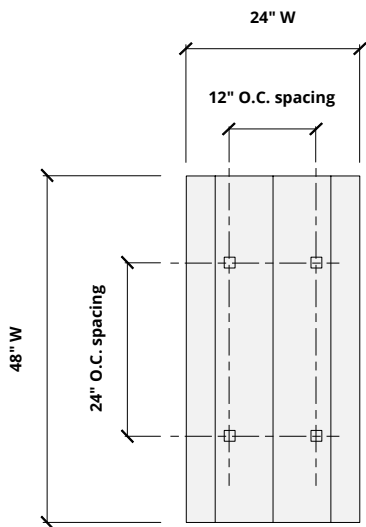

Black Walnut
WQ20

Order samples at acoufelt.com/colorways

Sizes

Standard Sizes	4" T x 24" W x 12" H
	4" T x 36" W x 18" H
	4" T x 48" W x 24" H
	Lengths: 24, 48" L
Thickness	1/2", 12mm (±10%)

Front Elevation

Side Elevation

Hardware Spacing

24" W, L	12" on center spacing
36" W	18" on center spacing
48" W, L	24" on center spacing

Mounting Methods

Cable

Cable to deck

Cable to T-grid

Cable to Unistrut