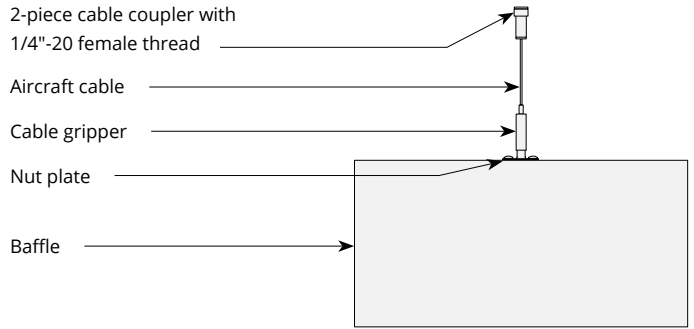

Side Elevation

Hardware Spacing

24" W, L	12" on center spacing
36" W	18" on center spacing
48" W, L	24" on center spacing

Mounting Methods

Cable

Cable to deck

Cable to T-grid

Cable to Unistrut

Swivel cable to deck