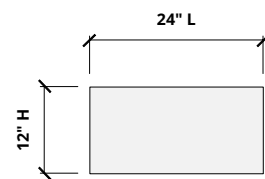

Order samples at acoufelt.com/colorways

Call 800.966.8557 with questions or visit acoufelt.com for more product information, downloads, and colorways.

Sizes

Standard Sizes 4" T x 24" W x 12" H
4" T x 36" W x 18" H
4" T x 48" W x 24" H
Lengths: 24, 48" L

Thickness 1/2", 12mm (±10%)

Front Elevation

Side Elevation

Hardware Spacing

24" W, L	12" on center spacing
36" W	18" on center spacing
48" W, L	24" on center spacing

Mounting Methods

Cable

Cable to deck