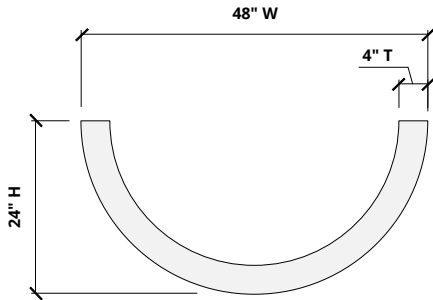

Order samples at acoufelt.com/colorways

Call 800.966.8557 with questions or visit acoufelt.com for more product information, downloads, and colorways.

Sizes

Standard Sizes 4" T x 24" W x 12" H
4" T x 36" W x 18" H
4" T x 48" W x 24" H
Lengths: 24, 48" L

Thickness 1/2", 12mm (±10%)

Front Elevation

Side Elevation

Hardware Spacing

24" W, L	12" on center spacing
36" W	18" on center spacing
48" W, L	24" on center spacing

Mounting Methods

Cable

Cable to deck