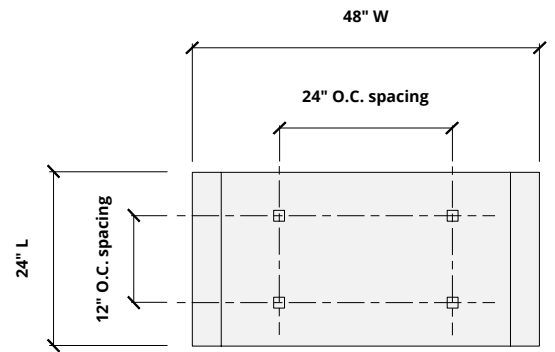

Order samples at acoufelt.com/colorways

Call 800.966.8557 with questions or visit acoufelt.com for more product information, downloads, and colorways.

Sizes

Standard Sizes 4" T x 24" W x 12" H
4" T x 36" W x 18" H
4" T x 48" W x 24" H
Lengths: 24, 48" L

Thickness 1/2", 12mm (±10%)

Front Elevation

Side Elevation

Hardware Spacing

24" W, L	12" on center spacing
36" W	18" on center spacing
48" W, L	24" on center spacing

Mounting Methods

Cable

Cable to deck