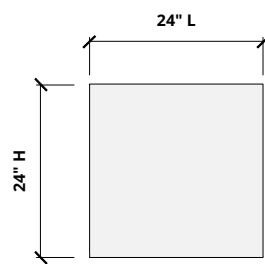

Order samples at acoufelt.com/colorways

Call 800.966.8557 with questions or visit acoufelt.com for more product information, downloads, and colorways.

Sizes

Standard Sizes 4" T x 24" W x 12" H
4" T x 36" W x 18" H
4" T x 48" W x 24" H
Lengths: 24, 48" L

Thickness 1/2", 12mm (±10%)

Front Elevation

Side Elevation

Hardware Spacing

24" W, L	12" on center spacing
36" W	18" on center spacing
48" W, L	24" on center spacing

Mounting Methods

Cable

Cable to deck