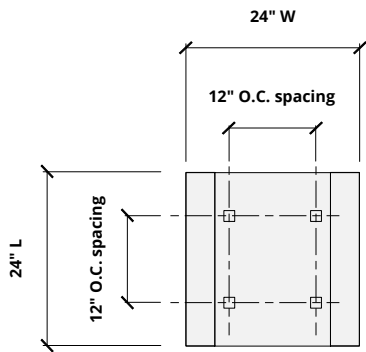

Order samples at acoufelt.com/colorways

Call 800.966.8557 with questions or visit acoufelt.com for more product information, downloads, and colorways.

Sizes

Standard Sizes 4" T x 24" W x 12" H
4" T x 36" W x 18" H
4" T x 48" W x 24" H
Lengths: 24, 48" L

Thickness 1/2", 12mm (±10%)

Front Elevation

Side Elevation

Hardware Spacing

24" W, L	12" on center spacing
36" W	18" on center spacing
48" W, L	24" on center spacing

Mounting Methods

Cable

Cable to deck