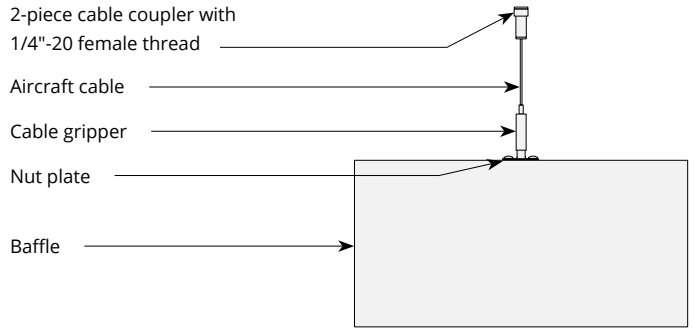

Thickness 1/2", 12mm (±10%)

Front Elevation

Side Elevation

Hardware Spacing

24" W, L	12" on center spacing
36" W	18" on center spacing
48" W, L	24" on center spacing

Mounting Methods

Cable

Cable to deck

Cable to T-grid

Cable to Unistrut

Swivel cable to deck