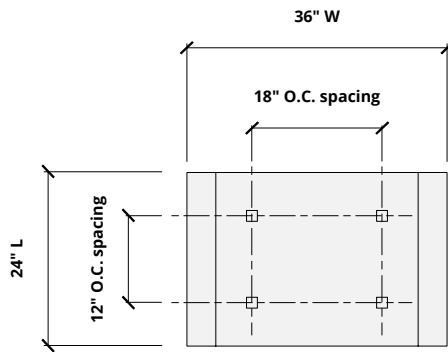

Order samples at acoufelt.com/colorways

Call 800.966.8557 with questions or visit acoufelt.com for more product information, downloads, and colorways.

Sizes

Standard Sizes 4" T x 24" W x 12" H
4" T x 36" W x 18" H
4" T x 48" W x 24" H
Lengths: 24, 48" L

Thickness 1/2", 12mm (±10%)

Front Elevation

Side Elevation

Hardware Spacing

24" W, L	12" on center spacing
36" W	18" on center spacing
48" W, L	24" on center spacing

Mounting Methods

Cable

Cable to deck