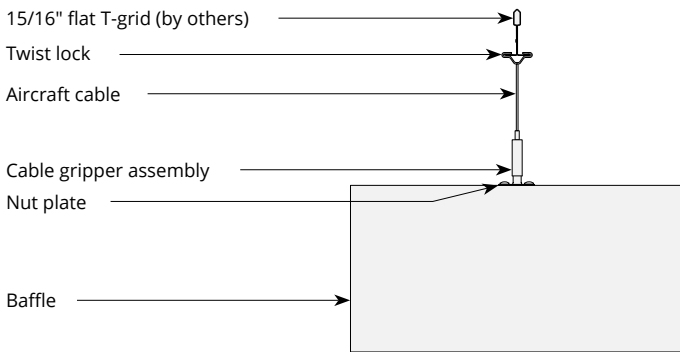

Thickness 1/2", 12mm (±10%)

Front Elevation

Side Elevation

Hardware Spacing

24" W, L	12" on center spacing
36" W	18" on center spacing
48" W, L	24" on center spacing

Mounting Methods

Cable

Cable to deck

Cable to T-grid

Cable to Unistrut

Swivel cable to deck