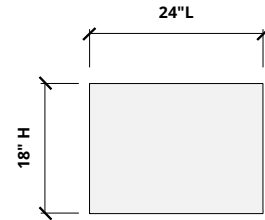

Order samples at acoufelt.com/colorways

Call 800.966.8557 with questions or visit acoufelt.com for more product information, downloads, and colorways.

Sizes

Standard Sizes 4" T x 24" W x 12" H
4" T x 36" W x 18" H
4" T x 48" W x 24" H
Lengths: 24, 48" L

Thickness 1/2", 12mm (±10%)

Front Elevation

Side Elevation

Hardware Spacing

24" W, L	12" on center spacing
36" W	18" on center spacing
48" W, L	24" on center spacing

Mounting Methods

Cable

Cable to deck