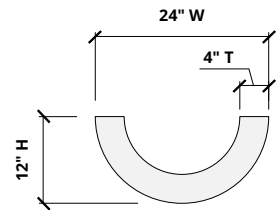

Order samples at acoufelt.com/colorways

Call 800.966.8557 with questions or visit acoufelt.com for more product information, downloads, and colorways.

Sizes

Standard Sizes 4" T x 24" W x 12" H
4" T x 36" W x 18" H
4" T x 48" W x 24" H
Lengths: 24, 48" L

Thickness 1/2", 12mm (±10%)

Front Elevation

Side Elevation

Hardware Spacing

24" W, L	12" on center spacing
36" W	18" on center spacing
48" W, L	24" on center spacing

Mounting Methods

Cable

Cable to deck