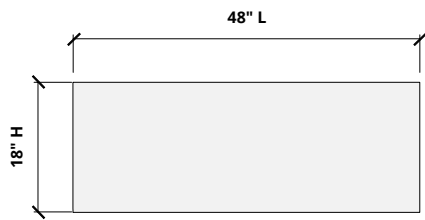

Order samples at acoufelt.com/colorways

Call 800.966.8557 with questions or visit acoufelt.com for more product information, downloads, and colorways.

Sizes

Standard Sizes 4" T x 24" W x 12" H
4" T x 36" W x 18" H
4" T x 48" W x 24" H
Lengths: 24, 48" L

Thickness 1/2", 12mm (±10%)

Front Elevation

Side Elevation

Hardware Spacing

24" W, L	12" on center spacing
36" W	18" on center spacing
48" W, L	24" on center spacing

Mounting Methods

Cable

Cable to deck