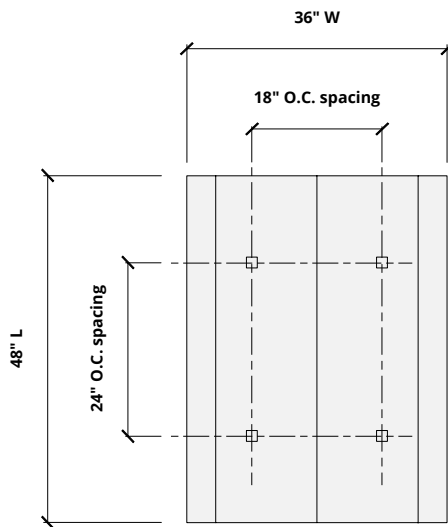

Order samples at acoufelt.com/colorways

Call 800.966.8557 with questions or visit acoufelt.com for more product information, downloads, and colorways.

Sizes

Standard Sizes 4" T x 24" W x 12" H
4" T x 36" W x 18" H
4" T x 48" W x 24" H
Lengths: 24, 48" L

Thickness 1/2", 12mm (±10%)

Front Elevation

Side Elevation

Hardware Spacing

24" W, L	12" on center spacing
36" W	18" on center spacing
48" W, L	24" on center spacing

Mounting Methods

Cable

Cable to deck