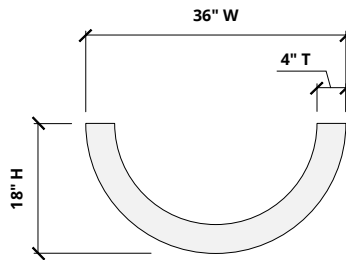

Order samples at acoufelt.com/colorways

Call 800.966.8557 with questions or visit acoufelt.com for more product information, downloads, and colorways.

Sizes

Standard Sizes 4" T x 24" W x 12" H
4" T x 36" W x 18" H
4" T x 48" W x 24" H
Lengths: 24, 48" L

Thickness 1/2", 12mm (±10%)

Front Elevation

Side Elevation

Hardware Spacing

24" W, L	12" on center spacing
36" W	18" on center spacing
48" W, L	24" on center spacing

Mounting Methods

Cable

Cable to deck