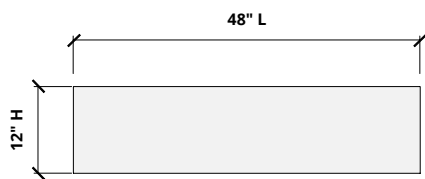

Order samples at acoufelt.com/colorways

Call 800.966.8557 with questions or visit acoufelt.com for more product information, downloads, and colorways.

Sizes

Standard Sizes 4" T x 24" W x 12" H
4" T x 36" W x 18" H
4" T x 48" W x 24" H
Lengths: 24, 48" L

Thickness 1/2", 12mm (±10%)

Front Elevation

Side Elevation

Hardware Spacing

24" W, L	12" on center spacing
36" W	18" on center spacing
48" W, L	24" on center spacing

Mounting Methods

Cable

Cable to deck