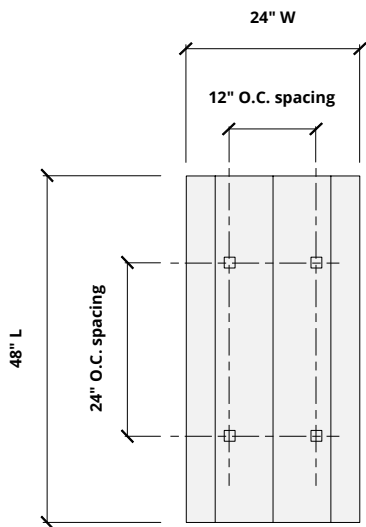

Order samples at acoufelt.com/colorways

Call 800.966.8557 with questions or visit acoufelt.com for more product information, downloads, and colorways.

Sizes

Standard Sizes 4" T x 24" W x 12" H
4" T x 36" W x 18" H
4" T x 48" W x 24" H
Lengths: 24, 48" L

Thickness 1/2", 12mm (±10%)

Front Elevation

Side Elevation

Hardware Spacing

24" W, L	12" on center spacing
36" W	18" on center spacing
48" W, L	24" on center spacing

Mounting Methods

Cable

Cable to deck

Cable to T-grid

Cable to Unistrut

Swivel cable to deck