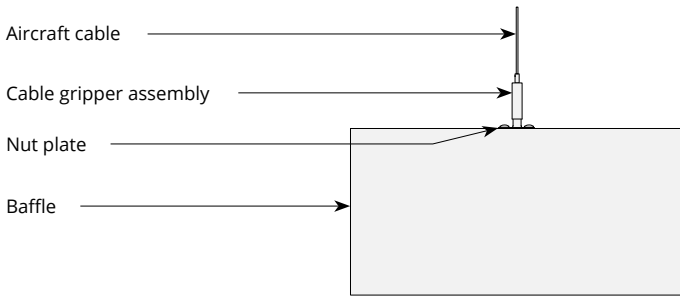

Thickness 1/2", 12mm (±10%)

Front Elevation

Side Elevation

Hardware Spacing

24" W, L	12" on center spacing
36" W	18" on center spacing
48" W, L	24" on center spacing

Mounting Methods

Cable

Cable to deck

Cable to T-grid

Cable to Unistrut

Swivel cable to deck