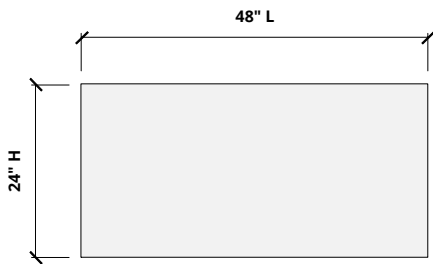

Order samples at acoufelt.com/colorways

Call 800.966.8557 with questions or visit acoufelt.com for more product information, downloads, and colorways.

Sizes

Standard Sizes 4" T x 24" W x 12" H
4" T x 36" W x 18" H
4" T x 48" W x 24" H
Lengths: 24, 48" L

Thickness 1/2", 12mm (±10%)

Front Elevation

Side Elevation

Hardware Spacing

24" W, L	12" on center spacing
36" W	18" on center spacing
48" W, L	24" on center spacing

Mounting Methods

Cable

Cable to deck