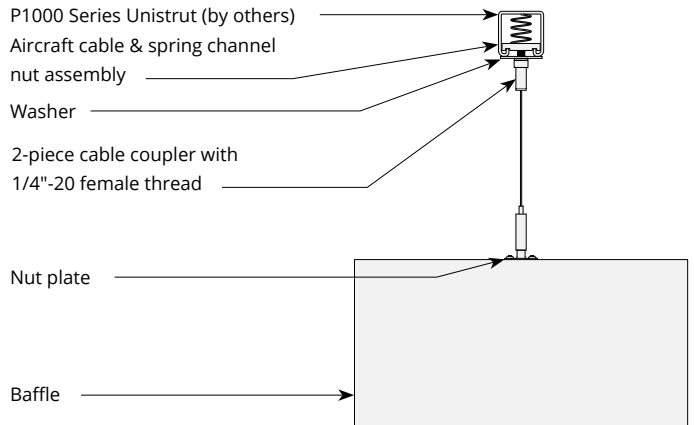

Thickness 1/2", 12mm (±10%)

Front Elevation

Side Elevation

Hardware Spacing

24" W, L	12" on center spacing
36" W	18" on center spacing
48" W, L	24" on center spacing

Mounting Methods

Cable

Cable to deck

Cable to T-grid

Cable to Unistrut

Swivel cable to deck