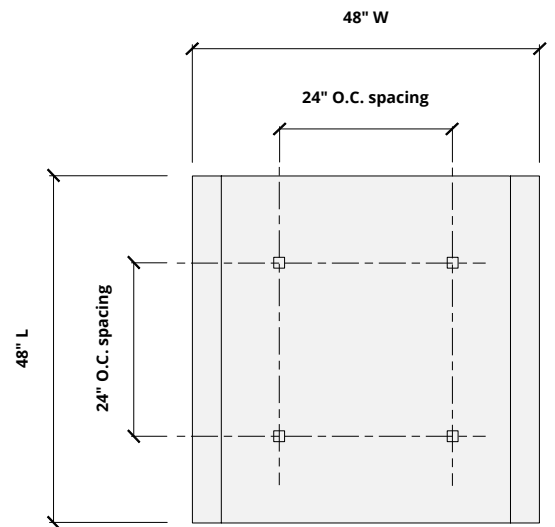

Order samples at acoufelt.com/colorways

Call 800.966.8557 with questions or visit acoufelt.com for more product information, downloads, and colorways.

Sizes

Standard Sizes 4" T x 24" W x 12" H
4" T x 36" W x 18" H
4" T x 48" W x 24" H
Lengths: 24, 48" L

Thickness 1/2", 12mm (±10%)

Front Elevation

Side Elevation

Hardware Spacing

24" W, L	12" on center spacing
36" W	18" on center spacing
48" W, L	24" on center spacing

Mounting Methods

Cable

Cable to deck