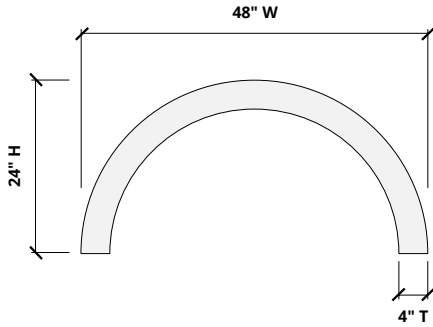

Sizes

Standard Sizes 4" T x 24" W x 12" H
4" T x 36" W x 18" H
4" T x 48" W x 24" H
Lengths: 24, 48" L

Thickness 1/2", 12mm (±10%)

Front Elevation