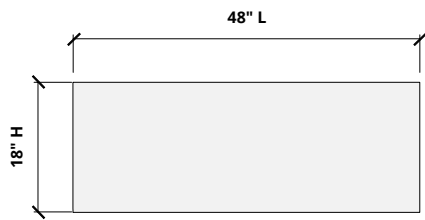

Call 800.966.8557 with questions or visit acoufelt.com for more product information, downloads, and colorways.

Sizes

Standard Sizes 4" T x 24" W x 12" H
 4" T x 36" W x 18" H
 4" T x 48" W x 24" H
 Lengths: 24, 48" L

Thickness 1/2", 12mm (±10%)

Front Elevation

Side Elevation

Hardware Spacing

24" W, L	12" on center spacing
36" W	18" on center spacing
48" W, L	24" on center spacing

Mounting Methods

Cable

Cable to deck