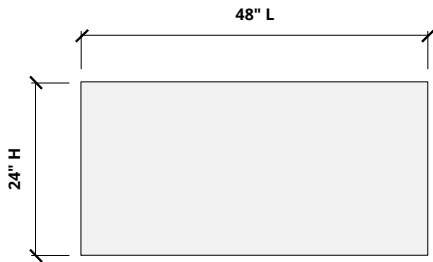

Call 800.966.8557 with questions or visit acoufelt.com for more product information, downloads, and colorways.

Sizes

Standard Sizes 4" T x 24" W x 12" H
 4" T x 36" W x 18" H
 4" T x 48" W x 24" H
 Lengths: 24, 48" L

Thickness 1/2", 12mm (±10%)

Front Elevation

Side Elevation

Hardware Spacing

24" W, L	12" on center spacing
36" W	18" on center spacing
48" W, L	24" on center spacing

Mounting Methods

Cable

Cable to deck