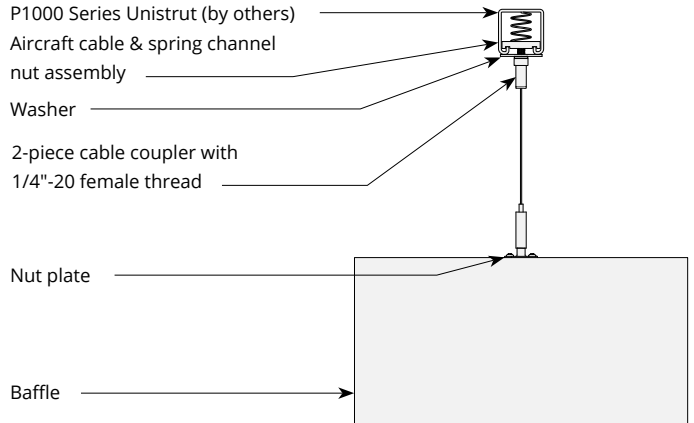

Thickness 1/2", 12mm (±10%)

Front Elevation

Side Elevation

Hardware Spacing

24" W, L	12" on center spacing
36" W	18" on center spacing
48" W, L	24" on center spacing

Mounting Methods

Cable

Cable to deck

Cable to T-grid

Cable to Unistrut

Swivel cable to deck