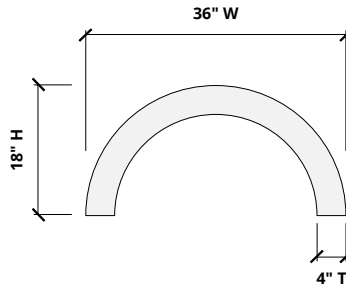

Sizes

Standard Sizes 4" T x 24" W x 12" H
4" T x 36" W x 18" H
4" T x 48" W x 24" H
Lengths: 24, 48" L

Thickness 1/2", 12mm (±10%)

Front Elevation