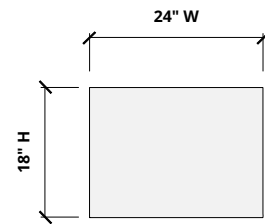

Call 800.966.8557 with questions or visit acoufelt.com for more product information, downloads, and colorways.

Sizes

Standard Sizes 4" T x 24" W x 12" H
 4" T x 36" W x 18" H
 4" T x 48" W x 24" H
 Lengths: 24, 48" L

Thickness 1/2", 12mm (±10%)

Front Elevation

Side Elevation

Hardware Spacing

24" W, L	12" on center spacing
36" W	18" on center spacing
48" W, L	24" on center spacing

Mounting Methods

Cable

Cable to deck