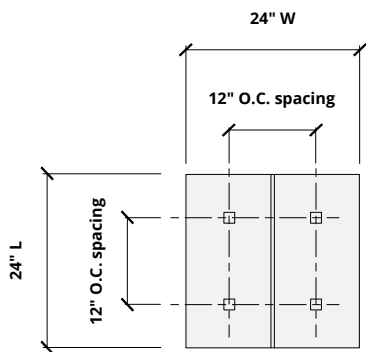

Call 800.966.8557 with questions or visit acoufelt.com for more product information, downloads, and colorways.

Sizes

Standard Sizes 4" T x 24" W x 12" H
 4" T x 36" W x 18" H
 4" T x 48" W x 24" H
 Lengths: 24, 48" L

Thickness 1/2", 12mm (±10%)

Front Elevation

Side Elevation

Hardware Spacing

24" W, L	12" on center spacing
36" W	18" on center spacing
48" W, L	24" on center spacing

Mounting Methods

Cable

Cable to deck