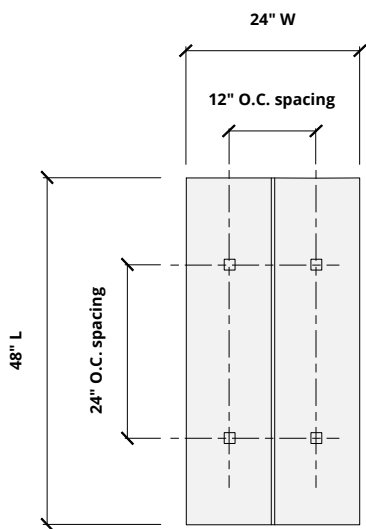

Call 800.966.8557 with questions or visit acoufelt.com for more product information, downloads, and colorways.

Sizes

Standard Sizes 4" T x 24" W x 12" H
 4" T x 36" W x 18" H
 4" T x 48" W x 24" H
 Lengths: 24, 48" L

Thickness 1/2", 12mm (±10%)

Front Elevation

Side Elevation

Hardware Spacing

24" W, L	12" on center spacing
36" W	18" on center spacing
48" W, L	24" on center spacing

Mounting Methods

Cable

Cable to deck