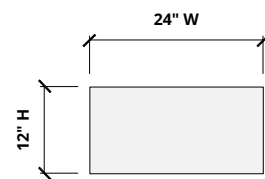

Call 800.966.8557 with questions or visit acoufelt.com for more product information, downloads, and colorways.

Sizes

Standard Sizes 4" T x 24" W x 12" H
 4" T x 36" W x 18" H
 4" T x 48" W x 24" H
 Lengths: 24, 48" L

Thickness 1/2", 12mm (±10%)

Front Elevation

Side Elevation

Hardware Spacing

24" W, L	12" on center spacing
36" W	18" on center spacing
48" W, L	24" on center spacing

Mounting Methods

Cable

Cable to deck