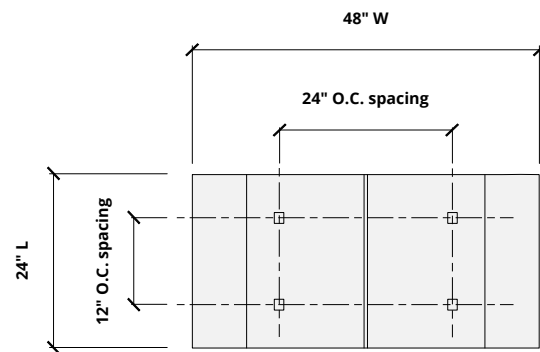

Call 800.966.8557 with questions or visit acoufelt.com for more product information, downloads, and colorways.

Sizes

Standard Sizes 4" T x 24" W x 12" H
 4" T x 36" W x 18" H
 4" T x 48" W x 24" H
 Lengths: 24, 48" L

Thickness 1/2", 12mm (±10%)

Front Elevation

Side Elevation

Hardware Spacing

24" W, L	12" on center spacing
36" W	18" on center spacing
48" W, L	24" on center spacing

Mounting Methods

Cable

Cable to deck