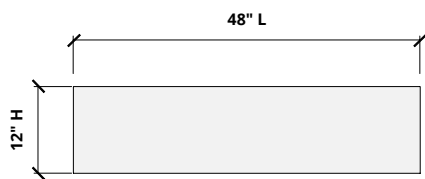

Call 800.966.8557 with questions or visit acoufelt.com for more product information, downloads, and colorways.

Sizes

Standard Sizes 4" T x 24" W x 12" H
 4" T x 36" W x 18" H
 4" T x 48" W x 24" H
 Lengths: 24, 48" L

Thickness 1/2", 12mm (±10%)

Front Elevation

Side Elevation

Hardware Spacing

24" W, L	12" on center spacing
36" W	18" on center spacing
48" W, L	24" on center spacing

Mounting Methods

Cable

Cable to deck