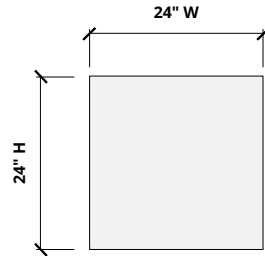

Call 800.966.8557 with questions or visit acoufelt.com for more product information, downloads, and colorways.

Sizes

Standard Sizes 4" T x 24" W x 12" H
 4" T x 36" W x 18" H
 4" T x 48" W x 24" H
 Lengths: 24, 48" L

Thickness 1/2", 12mm (±10%)

Front Elevation

Side Elevation

Hardware Spacing

24" W, L	12" on center spacing
36" W	18" on center spacing
48" W, L	24" on center spacing

Mounting Methods

Cable

Cable to deck