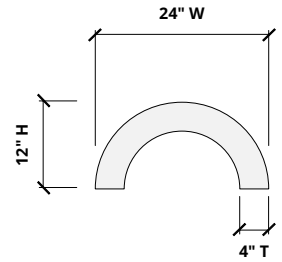

Sizes

Standard Sizes 4" T x 24" W x 12" H
4" T x 36" W x 18" H
4" T x 48" W x 24" H
Lengths: 24, 48" L

Thickness 1/2", 12mm (±10%)

Front Elevation