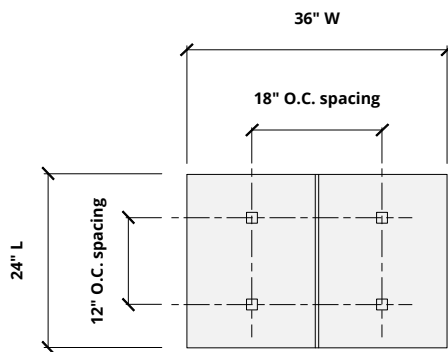

Call 800.966.8557 with questions or visit acoufelt.com for more product information, downloads, and colorways.

Sizes

Standard Sizes 4" T x 24" W x 12" H
 4" T x 36" W x 18" H
 4" T x 48" W x 24" H
 Lengths: 24, 48" L

Thickness 1/2", 12mm (±10%)

Front Elevation

Side Elevation

Hardware Spacing

24" W, L	12" on center spacing
36" W	18" on center spacing
48" W, L	24" on center spacing

Mounting Methods

Cable

Cable to deck