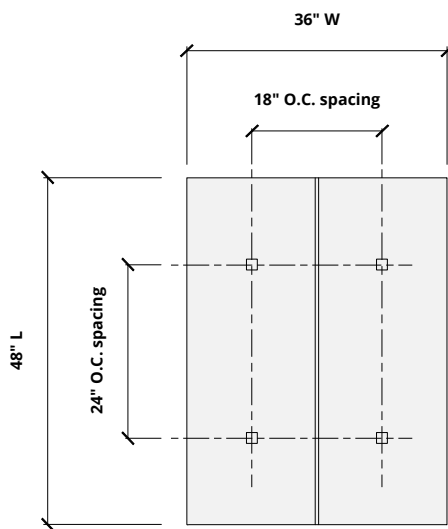

Call 800.966.8557 with questions or visit acoufelt.com for more product information, downloads, and colorways.

Sizes

Standard Sizes 4" T x 24" W x 12" H
 4" T x 36" W x 18" H
 4" T x 48" W x 24" H
 Lengths: 24, 48" L

Thickness 1/2", 12mm (±10%)

Front Elevation

Side Elevation

Hardware Spacing

24" W, L	12" on center spacing
36" W	18" on center spacing
48" W, L	24" on center spacing

Mounting Methods

Cable

Cable to deck