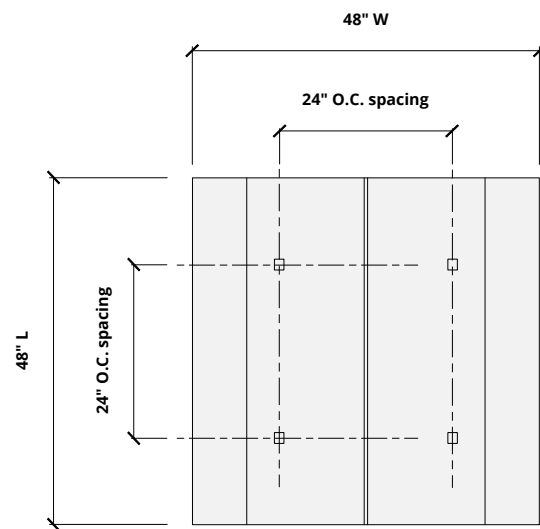

Call 800.966.8557 with questions or visit acoufelt.com for more product information, downloads, and colorways.

Sizes

Standard Sizes 4" T x 24" W x 12" H
 4" T x 36" W x 18" H
 4" T x 48" W x 24" H
 Lengths: 24, 48" L

Thickness 1/2", 12mm (±10%)

Front Elevation

Side Elevation

Hardware Spacing

24" W, L	12" on center spacing
36" W	18" on center spacing
48" W, L	24" on center spacing

Mounting Methods

Cable

Cable to deck