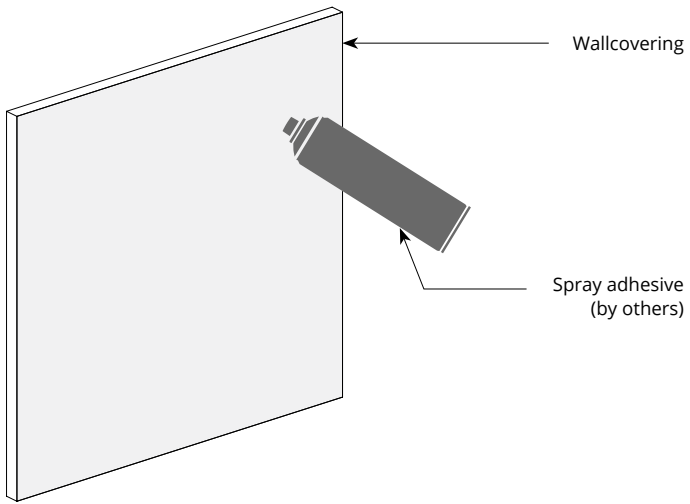

Order samples at acoufelt.com/colorways

Sizes

Standard Sizes 54" W x 39'-4" L

Thickness 3mm

Mounting Methods

Spray adhesive (by others)

**For wall mount applications only.*

Call **800.966.8557** with questions or visit **acoufelt.com** for more product information, downloads, and colorways.