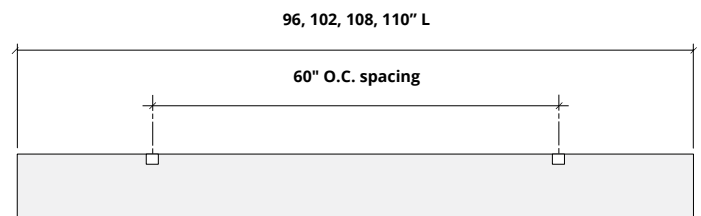

Hardware Spacing

24, 30" L	12" on center spacing
36, 42, 48, 54" L	24" on center spacing
60, 66, 72, 78, 84, 90" L	48" on center spacing
96, 102, 108, 110" L	60" on center spacing