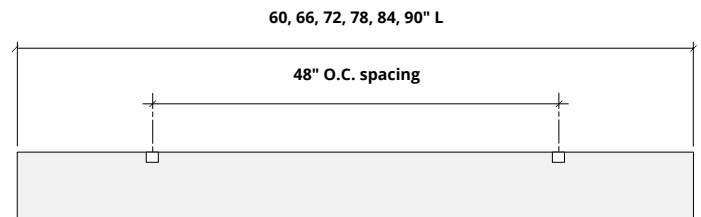

Hardware Spacing

24, 30" L	12" on center spacing
36, 42, 48, 54" L	24" on center spacing
60, 66, 72, 78, 84, 90" L	48" on center spacing
96, 102, 108, 110" L	60" on center spacing