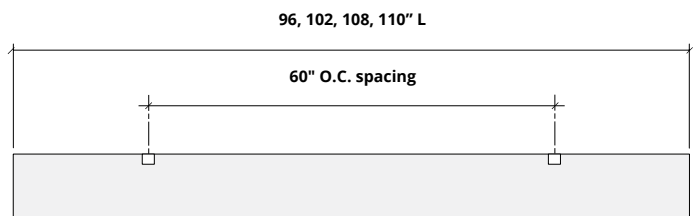

Hardware Spacing

24, 30" L	12" on center spacing
36, 42, 48, 54" L	24" on center spacing
60, 66, 72, 78, 84, 90" L	48" on center spacing
96, 102, 108, 110" L	60" on center spacing