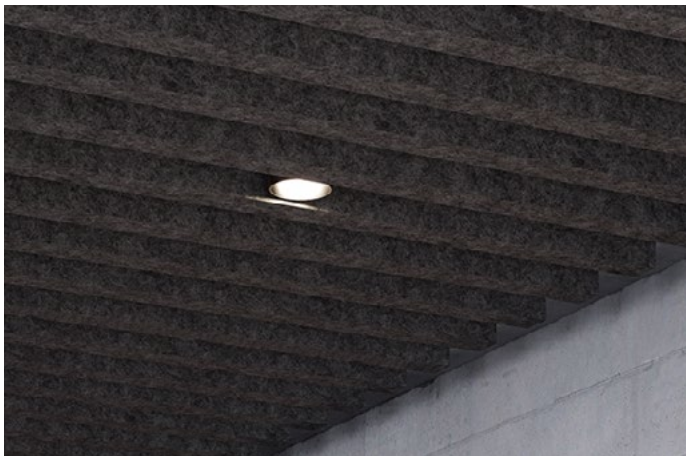

Specifications

Surface	Ceiling
Material	100% wool
Thickness	1/2", 12mm (±10%) 3mm Naturals + 9mm Essentials
Weight	0.49 lb./ft² (±10%)
Standard Sizes	Height: 6" up to 12" H (2" increments) Depth: 2" up to 4" D (1" increments) Length: 24" up to 108" L (6" increments), 110" L <i>See page 4 for more details. Custom sizes available</i>

Truss Ceiling Baffles in Thicket

Technical

NRC Rating	Testing is pending
Fire Test	ASTM E84, Class 1 Flame spread index: 7 Smoke developed index: 160
Colorfastness	ISO 105-B02, 4
Certifications	100% Mulesing-free pure wool

Details

Lead Time	3 – 6 weeks
Origin	Manufactured and assembled in the US
Warranty	Product: 10 years*

* Conditions apply

Environmental

Indoor Air Quality	VOC less than/equal to 0.5mg/m³
Recyclable	100%*
Certifications	Oeko-Tex® Standard 100 Certified Product Class II (100% Wool Design Felt)

* Wool is recyclable through participating partners.