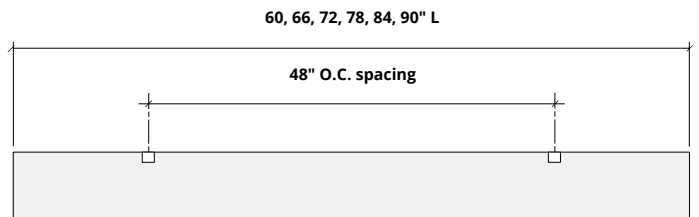

Hardware Spacing

24, 30" L	12" on center spacing
36, 42, 48, 54" L	24" on center spacing
60, 66, 72, 78, 84, 90" L	48" on center spacing
96, 102, 108, 110" L	60" on center spacing