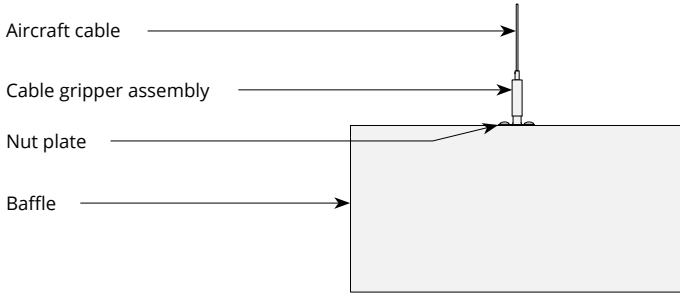

Mounting Methods

Cable