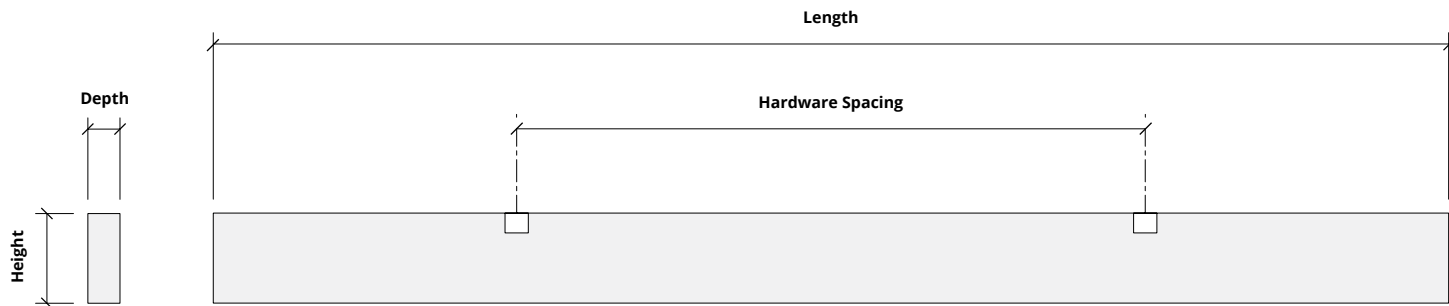

# Sizes

**Standard Sizes**      Height: 6" up to 12" H (1" increments)  
 Depth: 2" up to 4" D (1" increments)  
 Length: 24" up to 108" L (6" increments), 110" L  
*Custom sizes available*

**Thickness**            1/2", 12mm (±10%)  
 3mm Naturals + 9mm Essentials