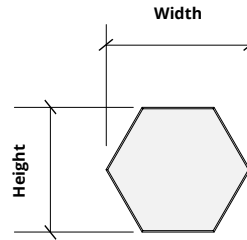

# Sizes

**Standard Heights** 6, 9, 10.39, 12, 15.59, 16, 18, 20.78, 24, 32" W

*Sizes based on shape. See below.*

**Thickness** 3/8", 9mm (±10%)

**Standard Widths** 6, 9, 12, 16, 18, 24" H

*Sizes based on shape. See below.*

## Circle

**Small** 12" W x 12" H  
**Medium** 18" W x 18" H  
**Large** 24" W x 24" H

## Diamond

**Small** 6" W x 10.39" H  
**Medium** 9" W x 15.59" H  
**Large** 12" W x 20.78" H

## Hexagon

**Small** 12" W x 10.39" H  
**Medium** 18" W x 15.59" H  
**Large** 24" W x 20.78" H