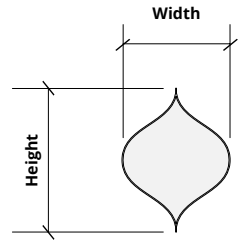

Ogee

Small 12" W x 16" H
Medium 18" W x 24" H
Large 24" W x 32" H