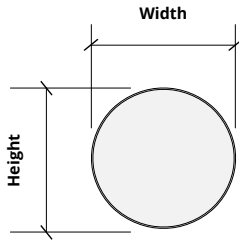

# Sizes

**Standard Heights** 6, 9, 10.39, 12, 15.59, 16, 18, 20.78, 24, 32" W

*Sizes based on shape. See below.*

**Thickness** 3/8", 9mm (±10%)

**Standard Widths** 6, 9, 12, 16, 18, 24" H

*Sizes based on shape. See below.*

## Circle

**Small** 12" W x 12" H  
**Medium** 18" W x 18" H  
**Large** 24" W x 24" H

## Diamond

**Small** 6" W x 10.39" H  
**Medium** 9" W x 15.59" H  
**Large** 12" W x 20.78" H

## Hexagon

**Small** 12" W x 10.39" H  
**Medium** 18" W x 15.59" H  
**Large** 24" W x 20.78" H