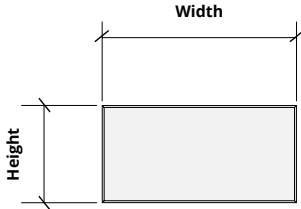

Rectangle

Small 12" W x 6" H
Medium 18" W x 9" H
Large 24" W x 12" H