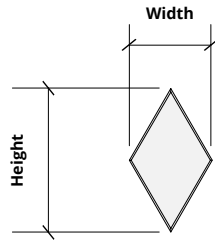

# Sizes

**Standard Heights** 6, 9, 10.39, 12, 15.59, 16, 18, 20.78, 24, 32" W

*Sizes based on shape. See below.*

**Thickness** 3/8", 9mm (±10%)

**Standard Widths** 6, 9, 12, 16, 18, 24" H

*Sizes based on shape. See below.*

## Circle

**Small** 12" W x 12" H  
**Medium** 18" W x 18" H  
**Large** 24" W x 24" H

## Diamond

**Small** 6" W x 10.39" H  
**Medium** 9" W x 15.59" H  
**Large** 12" W x 20.78" H

## Hexagon

**Small** 12" W x 10.39" H  
**Medium** 18" W x 15.59" H  
**Large** 24" W x 20.78" H