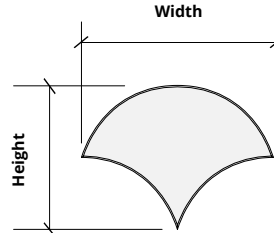

Scale

Small 16" W x 12" H
Medium 24" W x 18" H
Large 32" W x 24" H