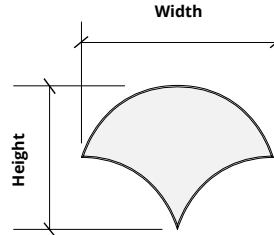

Scale

Small 16" W x 12" H
Medium 24" W x 18" H
Large 32" W x 24" H