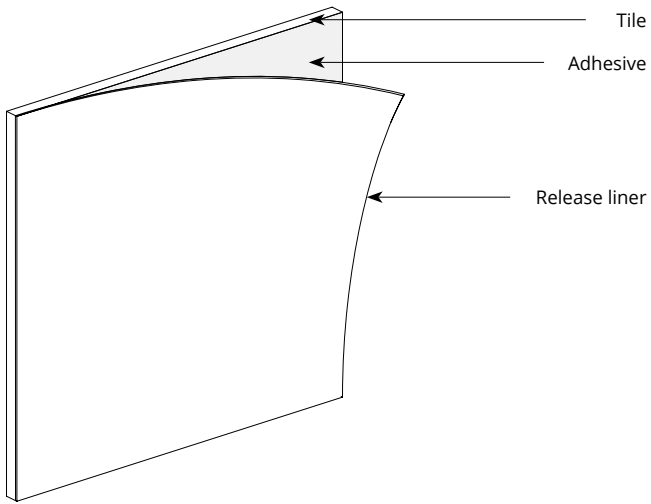

Mounting Methods

Adhesive backing