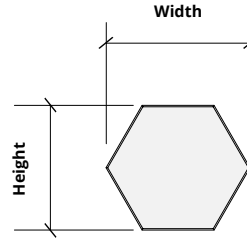

# Sizes

**Standard Heights** 6, 9, 10.39, 12, 15.59, 16, 18, 20.78, 24, 32" W  
*Sizes based on shape. See below.*

**Thickness** 3/8", 9mm ( $\pm 10\%$ )  
 3/4", 18mm ( $\pm 10\%$ )

**Standard Widths** 6, 9, 12, 16, 18, 24" H  
*Sizes based on shape. See below.*

## Circle

**Small** 12" W x 12" H  
**Medium** 18" W x 18" H  
**Large** 24" W x 24" H

## Diamond

**Small** 6" W x 10.39" H  
**Medium** 9" W x 15.59" H  
**Large** 12" W x 20.78" H

## Hexagon

**Small** 12" W x 10.39" H  
**Medium** 18" W x 15.59" H  
**Large** 24" W x 20.78" H