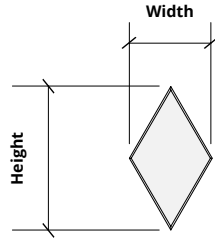

# Sizes

**Standard Heights** 6, 9, 10.39, 12, 15.59, 16, 18, 20.78, 24, 32" W  
*Sizes based on shape. See below.*

**Thickness** 3/8", 9mm ( $\pm 10\%$ )  
 3/4", 18mm ( $\pm 10\%$ )

**Standard Widths** 6, 9, 12, 16, 18, 24" H  
*Sizes based on shape. See below.*

## Circle

**Small** 12" W x 12" H  
**Medium** 18" W x 18" H  
**Large** 24" W x 24" H

## Diamond

**Small** 6" W x 10.39" H  
**Medium** 9" W x 15.59" H  
**Large** 12" W x 20.78" H

## Hexagon

**Small** 12" W x 10.39" H  
**Medium** 18" W x 15.59" H  
**Large** 24" W x 20.78" H