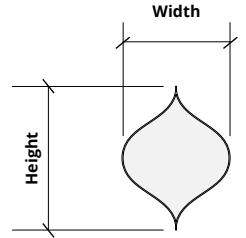

Ogee

Small 12" W x 16" H
Medium 18" W x 24" H
Large 24" W x 32" H