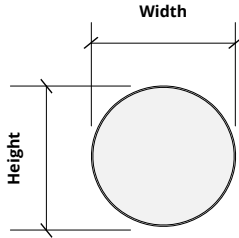

# Sizes

**Standard Heights** 6, 9, 10.39, 12, 15.59, 16, 18, 20.78, 24, 32" W  
*Sizes based on shape. See below.*

**Thickness** 3/8", 9mm ( $\pm 10\%$ )  
 3/4", 18mm ( $\pm 10\%$ )

**Standard Widths** 6, 9, 12, 16, 18, 24" H  
*Sizes based on shape. See below.*

## Circle

**Small** 12" W x 12" H  
**Medium** 18" W x 18" H  
**Large** 24" W x 24" H

## Diamond

**Small** 6" W x 10.39" H  
**Medium** 9" W x 15.59" H  
**Large** 12" W x 20.78" H

## Hexagon

**Small** 12" W x 10.39" H  
**Medium** 18" W x 15.59" H  
**Large** 24" W x 20.78" H