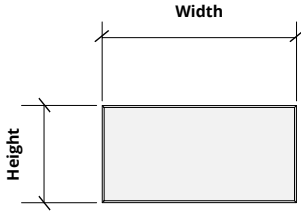

Rectangle

Small 12" W x 6" H
Medium 18" W x 9" H
Large 24" W x 12" H