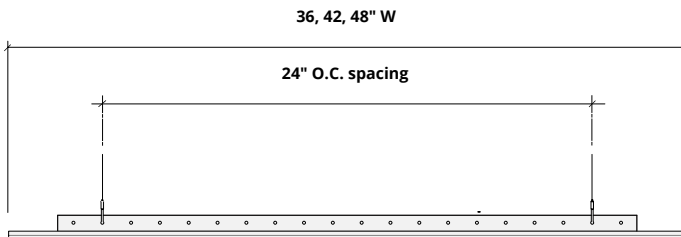

Hardware Spacing

12, 18" W	6" on center spacing
24, 30" W	12" on center spacing
36, 42, 48" W	24" on center spacing
36, 42, 48, 54" L	24" on center spacing
60, 66, 72, 78, 84, 90" L	48" on center spacing