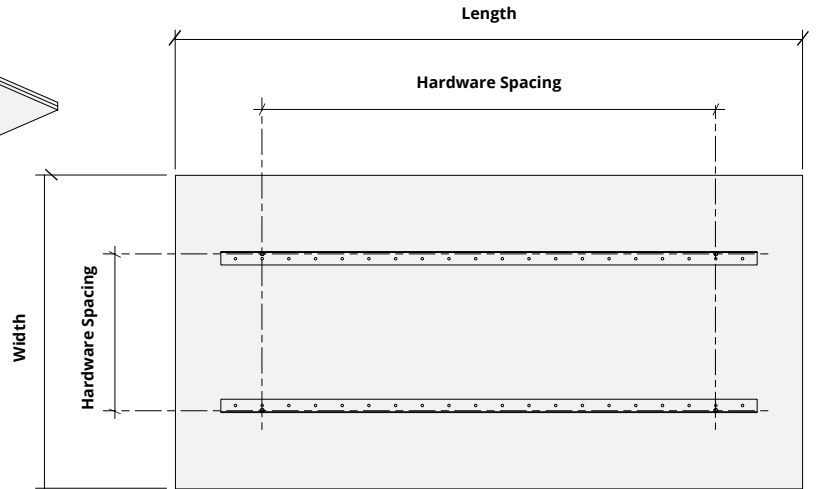

Plan

Rounded corners available