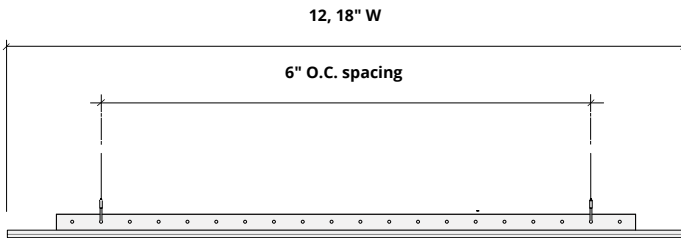

Hardware Spacing

12, 18" W	6" on center spacing
24, 30" W	12" on center spacing
36, 42, 48" W	24" on center spacing
36, 42, 48, 54" L	24" on center spacing
60, 66, 72, 78, 84, 90" L	48" on center spacing