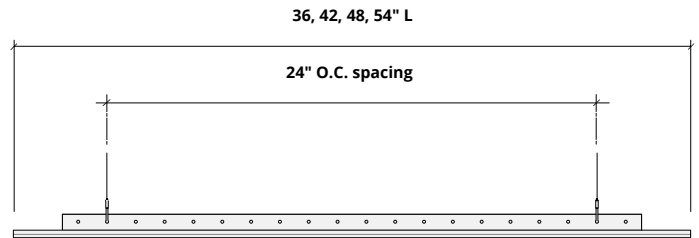

Hardware Spacing

12, 18" W	6" on center spacing
24, 30" W	12" on center spacing
36, 42, 48" W	24" on center spacing
36, 42, 48, 54" L	24" on center spacing
60, 66, 72, 78, 84, 90" L	48" on center spacing