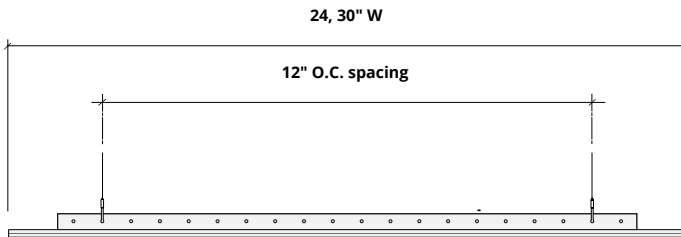

Hardware Spacing

12, 18" W	6" on center spacing
24, 30" W	12" on center spacing
36, 42, 48" W	24" on center spacing
36, 42, 48, 54" L	24" on center spacing
60, 66, 72, 78, 84, 90" L	48" on center spacing