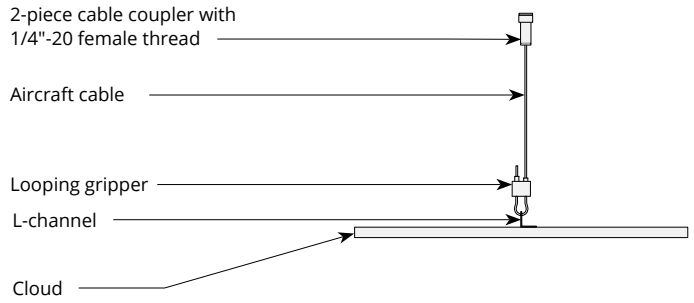

Cable to deck