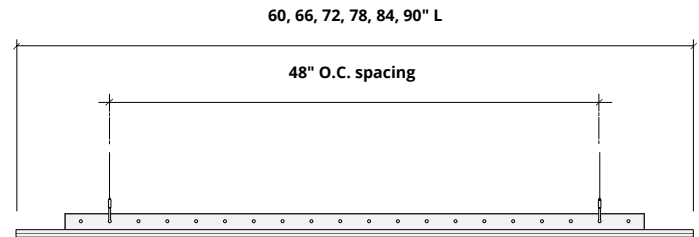

Hardware Spacing

12, 18" W	6" on center spacing
24, 30" W	12" on center spacing
36, 42, 48" W	24" on center spacing
36, 42, 48, 54" L	24" on center spacing
60, 66, 72, 78, 84, 90" L	48" on center spacing