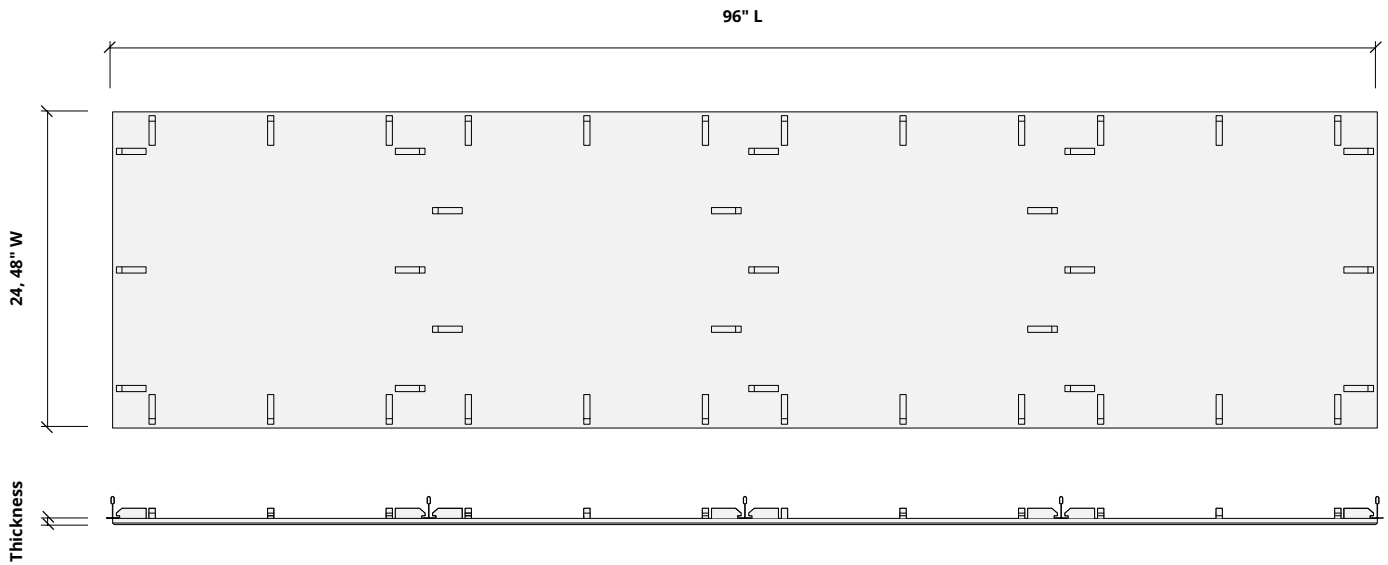

# Sizes

Standard Sizes	Width	Length
	24" W	24", 48", 96" L
	48" W	48", 96" L

---

Thickness	3/8", 9mm (±10%)
-----------	------------------

Note: for construction adhesive mounting method, panels will have a flush surface.