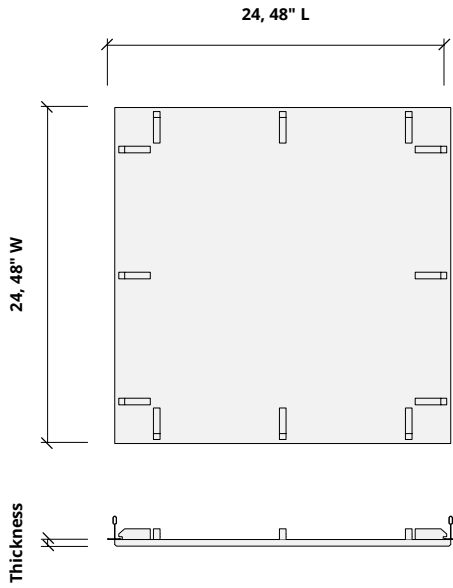

# Sizes

Standard Sizes	Width	Length
	24" W	24", 48", 96" L
	48" W	48", 96" L

---

Thickness	3/8", 9mm (±10%)
-----------	------------------

Note: for construction adhesive mounting method, panels will have a flush surface.

## Direct to 15/16" T-grid