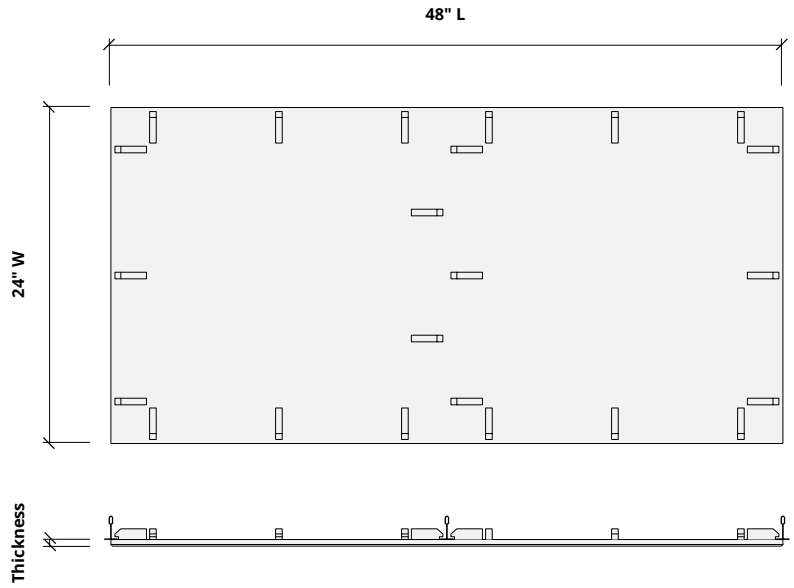

# Sizes

Standard Sizes	Width	Length
	24" W	24", 48", 96" L
	48" W	48", 96" L

---

Thickness	3/8", 9mm (±10%)
-----------	------------------

Note: for construction adhesive mounting method, panels will have a flush surface.