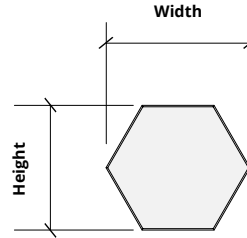

Order samples at acoufelt.com/colorways

Sizes

Standard Heights 6, 9, 10.39, 12, 15.59, 16, 18, 20.78, 24, 32" W
Sizes based on shape. See below.

Thickness 1/2", 12mm ($\pm 10\%$)
3mm Naturals + 9mm Essentials

Standard Widths 6, 9, 12, 16, 18, 24" H
Sizes based on shape. See below.

Circle

Small 12" W x 12" H
Medium 18" W x 18" H
Large 24" W x 24" H

Diamond

Small 6" W x 10.39" H
Medium 9" W x 15.59" H
Large 12" W x 20.78" H

Hexagon

Small 12" W x 10.39" H
Medium 18" W x 15.59" H
Large 24" W x 20.78" H

Ogee

Small 12" W x 16" H
Medium 18" W x 24" H
Large 24" W x 32" H

Rectangle

Small 12" W x 6" H
Medium 18" W x 9" H
Large 24" W x 12" H

Right Triangle

Small 12" W x 12" H
Medium 18" W x 18" H
Large 24" W x 24" H

Scale

Small 16" W x 12" H
Medium 24" W x 18" H
Large 32" W x 24" H

Square

Small 12" W x 12" H
Medium 18" W x 18" H
Large 24" W x 24" H