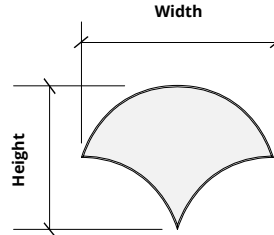

Order samples at acoufelt.com/colorways

Sizes

Standard Heights 6, 9, 10.39, 12, 15.59, 16, 18, 20.78, 24, 32" W
Sizes based on shape. See below.

Thickness 1/2", 12mm ($\pm 10\%$)
3mm Naturals + 9mm Essentials

Standard Widths 6, 9, 12, 16, 18, 24" H
Sizes based on shape. See below.

Circle

Small 12" W x 12" H
Medium 18" W x 18" H
Large 24" W x 24" H

Diamond

Small 6" W x 10.39" H
Medium 9" W x 15.59" H
Large 12" W x 20.78" H

Hexagon

Small 12" W x 10.39" H
Medium 18" W x 15.59" H
Large 24" W x 20.78" H

Ogee

Small 12" W x 16" H
Medium 18" W x 24" H
Large 24" W x 32" H

Rectangle

Small 12" W x 6" H
Medium 18" W x 9" H
Large 24" W x 12" H

Right Triangle

Small 12" W x 12" H
Medium 18" W x 18" H
Large 24" W x 24" H

Scale

Small 16" W x 12" H
Medium 24" W x 18" H
Large 32" W x 24" H

Square

Small 12" W x 12" H
Medium 18" W x 18" H
Large 24" W x 24" H