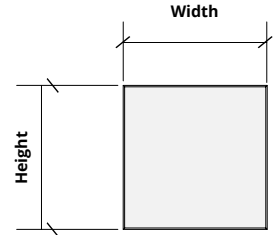

Standard Widths 6, 9, 12, 16, 18, 24" H
Sizes based on shape. See below.

Circle

Small 12" W x 12" H
Medium 18" W x 18" H
Large 24" W x 24" H

Diamond

Small 6" W x 10.39" H
Medium 9" W x 15.59" H
Large 12" W x 20.78" H

Hexagon

Small 12" W x 10.39" H
Medium 18" W x 15.59" H
Large 24" W x 20.78" H

Ogee

Small 12" W x 16" H
Medium 18" W x 24" H
Large 24" W x 32" H

Rectangle

Small 12" W x 6" H
Medium 18" W x 9" H
Large 24" W x 12" H

Right Triangle

Small 12" W x 12" H
Medium 18" W x 18" H
Large 24" W x 24" H

Scale

Small 16" W x 12" H
Medium 24" W x 18" H
Large 32" W x 24" H

Square

Small 12" W x 12" H
Medium 18" W x 18" H
Large 24" W x 24" H