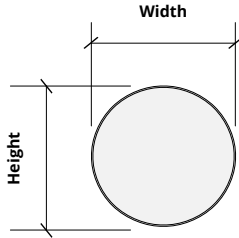

Order samples at acoufelt.com/colorways

Sizes

Standard Heights 6, 9, 10.39, 12, 15.59, 16, 18, 20.78, 24, 32" W
Sizes based on shape. See below.

Thickness 1/2", 12mm ($\pm 10\%$)
3mm Naturals + 9mm Essentials

Standard Widths 6, 9, 12, 16, 18, 24" H
Sizes based on shape. See below.

Circle

Small 12" W x 12" H
Medium 18" W x 18" H
Large 24" W x 24" H

Diamond

Small 6" W x 10.39" H
Medium 9" W x 15.59" H
Large 12" W x 20.78" H

Hexagon

Small 12" W x 10.39" H
Medium 18" W x 15.59" H
Large 24" W x 20.78" H

Ogee

Small 12" W x 16" H
Medium 18" W x 24" H
Large 24" W x 32" H

Rectangle

Small 12" W x 6" H
Medium 18" W x 9" H
Large 24" W x 12" H

Right Triangle

Small 12" W x 12" H
Medium 18" W x 18" H
Large 24" W x 24" H

Scale

Small 16" W x 12" H
Medium 24" W x 18" H
Large 32" W x 24" H

Square

Small 12" W x 12" H
Medium 18" W x 18" H
Large 24" W x 24" H