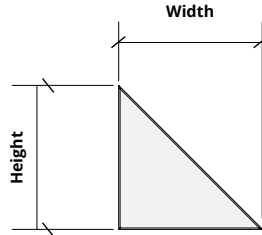

Order samples at acoufelt.com/colorways

Sizes

Standard Heights 6, 9, 10.39, 12, 15.59, 16, 18, 20.78, 24, 32" W
Sizes based on shape. See below.

Thickness 1/2", 12mm ($\pm 10\%$)
3mm Naturals + 9mm Essentials

Standard Widths 6, 9, 12, 16, 18, 24" H
Sizes based on shape. See below.

Circle

Small 12" W x 12" H
Medium 18" W x 18" H
Large 24" W x 24" H

Diamond

Small 6" W x 10.39" H
Medium 9" W x 15.59" H
Large 12" W x 20.78" H

Hexagon

Small 12" W x 10.39" H
Medium 18" W x 15.59" H
Large 24" W x 20.78" H

Ogee

Small 12" W x 16" H
Medium 18" W x 24" H
Large 24" W x 32" H

Rectangle

Small 12" W x 6" H
Medium 18" W x 9" H
Large 24" W x 12" H

Right Triangle

Small 12" W x 12" H
Medium 18" W x 18" H
Large 24" W x 24" H

Scale

Small 16" W x 12" H
Medium 24" W x 18" H
Large 32" W x 24" H

Square

Small 12" W x 12" H
Medium 18" W x 18" H
Large 24" W x 24" H