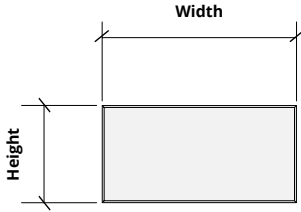

Standard Widths 6, 9, 12, 16, 18, 24" H
Sizes based on shape. See below.

Circle

Small 12" W x 12" H
Medium 18" W x 18" H
Large 24" W x 24" H

Diamond

Small 6" W x 10.39" H
Medium 9" W x 15.59" H
Large 12" W x 20.78" H

Hexagon

Small 12" W x 10.39" H
Medium 18" W x 15.59" H
Large 24" W x 20.78" H

Ogee

Small 12" W x 16" H
Medium 18" W x 24" H
Large 24" W x 32" H

Rectangle

Small 12" W x 6" H
Medium 18" W x 9" H
Large 24" W x 12" H

Right Triangle

Small 12" W x 12" H
Medium 18" W x 18" H
Large 24" W x 24" H

Scale

Small 16" W x 12" H
Medium 24" W x 18" H
Large 32" W x 24" H

Square

Small 12" W x 12" H
Medium 18" W x 18" H
Large 24" W x 24" H