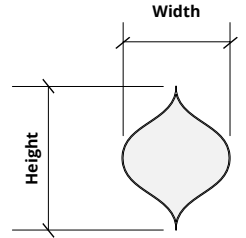

Order samples at acoufelt.com/colorways

Sizes

Standard Heights 6, 9, 10.39, 12, 15.59, 16, 18, 20.78, 24, 32" W
Sizes based on shape. See below.

Thickness 1/2", 12mm ($\pm 10\%$)
3mm Naturals + 9mm Essentials

Standard Widths 6, 9, 12, 16, 18, 24" H
Sizes based on shape. See below.

Circle

Small 12" W x 12" H
Medium 18" W x 18" H
Large 24" W x 24" H

Diamond

Small 6" W x 10.39" H
Medium 9" W x 15.59" H
Large 12" W x 20.78" H

Hexagon

Small 12" W x 10.39" H
Medium 18" W x 15.59" H
Large 24" W x 20.78" H

Ogee

Small 12" W x 16" H
Medium 18" W x 24" H
Large 24" W x 32" H

Rectangle

Small 12" W x 6" H
Medium 18" W x 9" H
Large 24" W x 12" H

Right Triangle

Small 12" W x 12" H
Medium 18" W x 18" H
Large 24" W x 24" H

Scale

Small 16" W x 12" H
Medium 24" W x 18" H
Large 32" W x 24" H

Square

Small 12" W x 12" H
Medium 18" W x 18" H
Large 24" W x 24" H