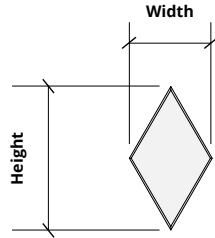

Order samples at acoufelt.com/colorways

Sizes

Standard Heights 6, 9, 10.39, 12, 15.59, 16, 18, 20.78, 24, 32" W
Sizes based on shape. See below.

Thickness 1/2", 12mm ($\pm 10\%$)
3mm Naturals + 9mm Essentials

Standard Widths 6, 9, 12, 16, 18, 24" H
Sizes based on shape. See below.

Circle

Small 12" W x 12" H
Medium 18" W x 18" H
Large 24" W x 24" H

Diamond

Small 6" W x 10.39" H
Medium 9" W x 15.59" H
Large 12" W x 20.78" H

Hexagon

Small 12" W x 10.39" H
Medium 18" W x 15.59" H
Large 24" W x 20.78" H

Ogee

Small 12" W x 16" H
Medium 18" W x 24" H
Large 24" W x 32" H

Rectangle

Small 12" W x 6" H
Medium 18" W x 9" H
Large 24" W x 12" H

Right Triangle

Small 12" W x 12" H
Medium 18" W x 18" H
Large 24" W x 24" H

Scale

Small 16" W x 12" H
Medium 24" W x 18" H
Large 32" W x 24" H

Square

Small 12" W x 12" H
Medium 18" W x 18" H
Large 24" W x 24" H