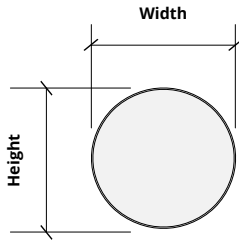

Order samples at acoufelt.com/colorways

Sizes

Standard Heights 6, 9, 10.39, 12, 15.59, 16, 18, 20.78, 24, 32" W
Sizes based on shape. See below.

Thickness 1/2", 12mm ($\pm 10\%$)
3mm Naturals + 9mm Essentials

Standard Widths 6, 9, 12, 16, 18, 24" H
Sizes based on shape. See below.

Circle

Small 12" W x 12" H
Medium 18" W x 18" H
Large 24" W x 24" H

Diamond

Small 6" W x 10.39" H
Medium 9" W x 15.59" H
Large 12" W x 20.78" H

Hexagon

Small 12" W x 10.39" H
Medium 18" W x 15.59" H
Large 24" W x 20.78" H

Ogee

Small 12" W x 16" H
Medium 18" W x 24" H
Large 24" W x 32" H

Rectangle

Small 12" W x 6" H
Medium 18" W x 9" H
Large 24" W x 12" H

Right Triangle

Small 12" W x 12" H
Medium 18" W x 18" H
Large 24" W x 24" H

Scale

Small 16" W x 12" H
Medium 24" W x 18" H
Large 32" W x 24" H

Square

Small 12" W x 12" H
Medium 18" W x 18" H
Large 24" W x 24" H