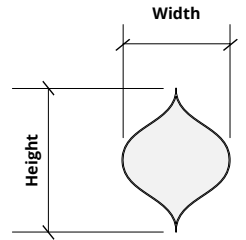

Order samples at acoufelt.com/colorways

Sizes

Standard Heights 6, 9, 10.39, 12, 15.59, 16, 18, 20.78, 24, 32" W
Sizes based on shape. See below.

Thickness 1/2", 12mm ($\pm 10\%$)
3mm Naturals + 9mm Essentials

Standard Widths 6, 9, 12, 16, 18, 24" H
Sizes based on shape. See below.

Circle

Small 12" W x 12" H
Medium 18" W x 18" H
Large 24" W x 24" H

Diamond

Small 6" W x 10.39" H
Medium 9" W x 15.59" H
Large 12" W x 20.78" H

Hexagon

Small 12" W x 10.39" H
Medium 18" W x 15.59" H
Large 24" W x 20.78" H

Ogee

Small 12" W x 16" H
Medium 18" W x 24" H
Large 24" W x 32" H

Rectangle

Small 12" W x 6" H
Medium 18" W x 9" H
Large 24" W x 12" H

Right Triangle

Small 12" W x 12" H
Medium 18" W x 18" H
Large 24" W x 24" H

Scale

Small 16" W x 12" H
Medium 24" W x 18" H
Large 32" W x 24" H

Square

Small 12" W x 12" H
Medium 18" W x 18" H
Large 24" W x 24" H