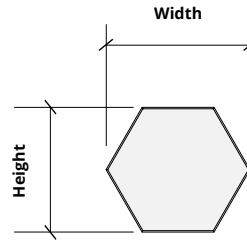

Order samples at acoufelt.com/colorways

Sizes

Standard Heights 6, 9, 10.39, 12, 15.59, 16, 18, 20.78, 24, 32" W
Sizes based on shape. See below.

Thickness 1/2", 12mm ($\pm 10\%$)
3mm Naturals + 9mm Essentials

Standard Widths 6, 9, 12, 16, 18, 24" H
Sizes based on shape. See below.

Circle

Small 12" W x 12" H
Medium 18" W x 18" H
Large 24" W x 24" H

Diamond

Small 6" W x 10.39" H
Medium 9" W x 15.59" H
Large 12" W x 20.78" H

Hexagon

Small 12" W x 10.39" H
Medium 18" W x 15.59" H
Large 24" W x 20.78" H

Ogee

Small 12" W x 16" H
Medium 18" W x 24" H
Large 24" W x 32" H

Rectangle

Small 12" W x 6" H
Medium 18" W x 9" H
Large 24" W x 12" H

Right Triangle

Small 12" W x 12" H
Medium 18" W x 18" H
Large 24" W x 24" H

Scale

Small 16" W x 12" H
Medium 24" W x 18" H
Large 32" W x 24" H

Square

Small 12" W x 12" H
Medium 18" W x 18" H
Large 24" W x 24" H