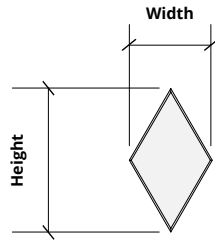

Order samples at acoufelt.com/colorways

Sizes

Standard Heights 6, 9, 10.39, 12, 15.59, 16, 18, 20.78, 24, 32" W
Sizes based on shape. See below.

Thickness 1/2", 12mm ($\pm 10\%$)
3mm Naturals + 9mm Essentials

Standard Widths 6, 9, 12, 16, 18, 24" H
Sizes based on shape. See below.

Circle

Small 12" W x 12" H
Medium 18" W x 18" H
Large 24" W x 24" H

Diamond

Small 6" W x 10.39" H
Medium 9" W x 15.59" H
Large 12" W x 20.78" H

Hexagon

Small 12" W x 10.39" H
Medium 18" W x 15.59" H
Large 24" W x 20.78" H

Ogee

Small 12" W x 16" H
Medium 18" W x 24" H
Large 24" W x 32" H

Rectangle

Small 12" W x 6" H
Medium 18" W x 9" H
Large 24" W x 12" H