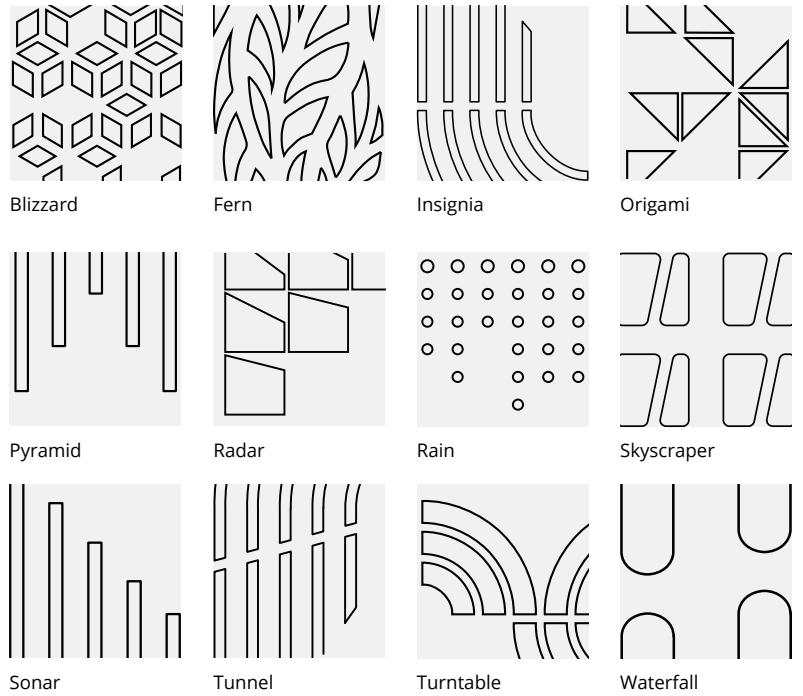

Waterfall Creative Cut Screen shown in Flamingo FL61

Creative Cut

Screens

Creative Cut transforms sheets of FilaSorb felt into lattice screens that help preserve transparency while cutting down on reverberation from glass walls and windows, create room dividers, manage the flow of traffic, or simply provide a sound managing pop of color and pattern where you want it. Choose from among our patterns or work with one of our customization teams to design your own.

PRODUCT FEATURES

- Six new designs
- Multiple heights available
- NRC Rating: 0.45 - 0.60
- Made from 60% min. recycled content

SPECS

Surface	Wall
Composition	100% Polyester
Material	FilaSorb™
Recycled Content	60% minimum
NRC Rating	0.45 minimum
Thickness	12mm & 24mm
Dimensions	See Statement of Line
Fire Tests	AS ISO 9705: 2003 Group 1, ASTM E84-17a Class A, ISO 9705: 1993 Group 1, CAN/ULC S102-2018
Lead Time	4-6 weeks
Origin	Manufactured and Assembled in the US

STATEMENT OF LINE

Tunnel Creative Cut Screen shown in Pistachio PI25

Sonar Creative Cut Screen shown in Platinum PL04