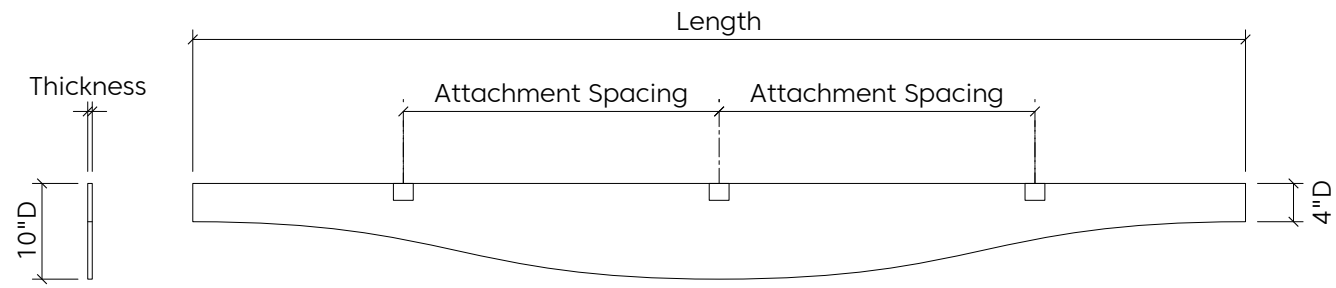

Design

Elevation