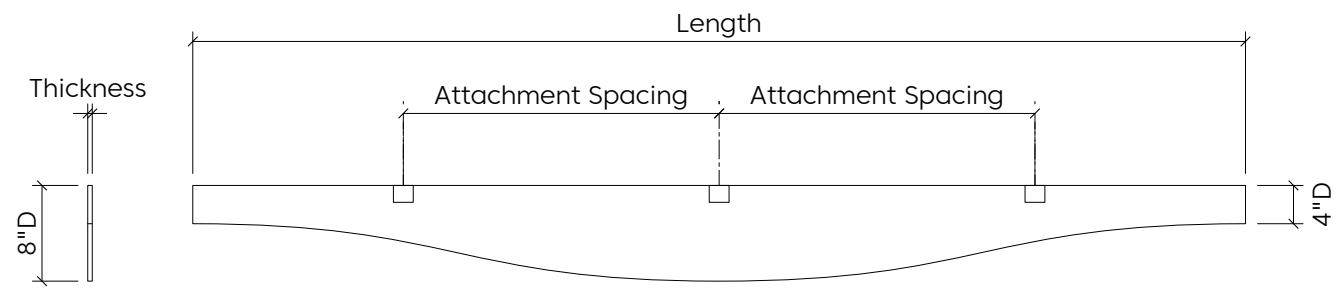

Design

Elevation