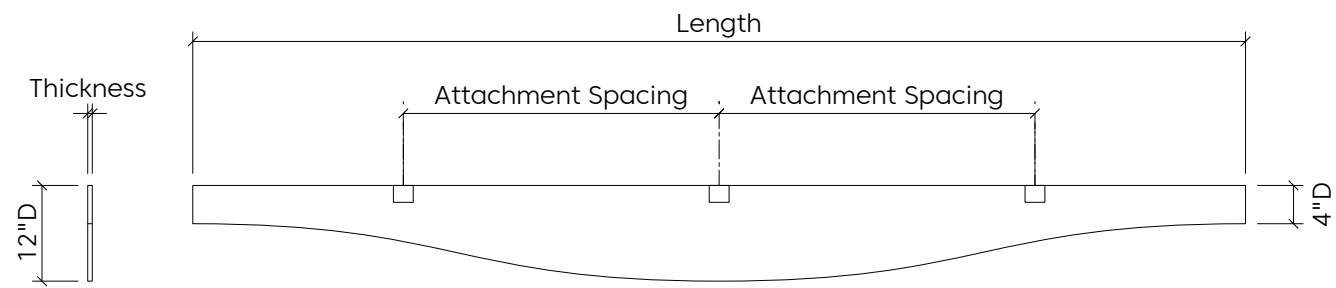

Design

Elevation