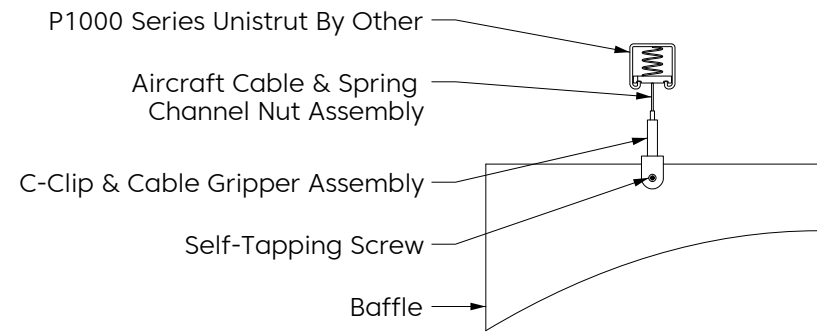

Mounting Methods

Cable

Cable To Deck

Cable To T Grid

Cable To Unistrut

Swivel Cable To Deck

Magnet To T Grid

Mounting Methods

Threaded Rod

Threaded Rod To Unistrut

Direct To Unistrut

Twist Lock To T Grid

Colorways

Lipstick Red
LI14

Carrot
CA08

Butter
BU07