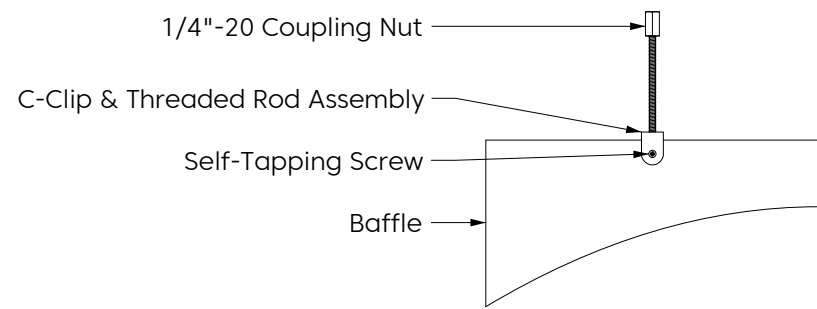

Mounting Methods

Cable

Cable To Deck

Cable To T Grid

Cable To Unistrut

Swivel Cable To Deck

Magnet To T Grid

Mounting Methods

Threaded Rod

Threaded Rod To Unistrut

Direct To Unistrut

Twist Lock To T Grid

Colorways

Lipstick Red
LI14

Carrot
CA08

Butter
BU07