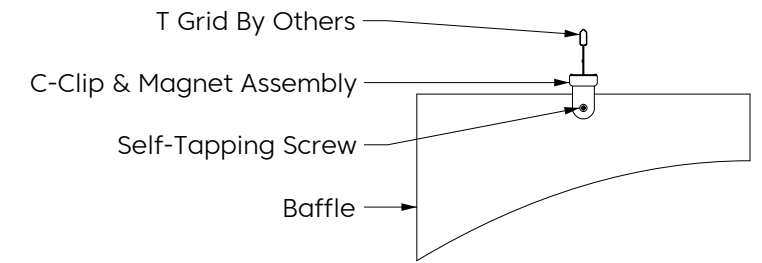

Mounting Methods

Cable

Cable To Deck

Cable To T Grid

Cable To Unistrut

Swivel Cable To Deck

Magnet To T Grid

Mounting Methods

Threaded Rod

Threaded Rod To Unistrut

Direct To Unistrut

Twist Lock To T Grid

Colorways

Lipstick Red
LI14

Carrot
CA08

Butter
BU07