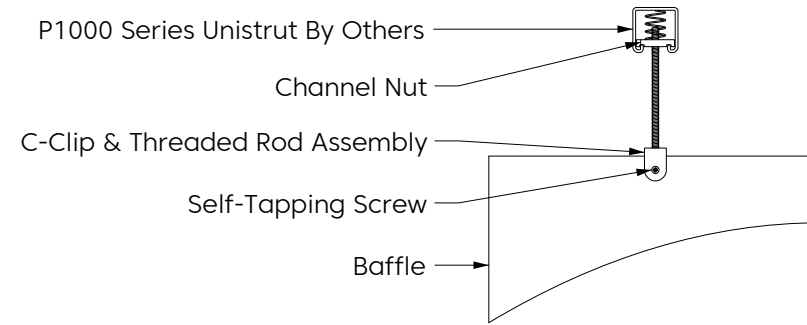

Mounting Methods

Cable

Cable To Deck

Cable To T Grid

Cable To Unistrut

Swivel Cable To Deck

Magnet To T Grid

Mounting Methods

Threaded Rod

Threaded Rod To Unistrut

Direct To Unistrut

Twist Lock To T Grid

Colorways

Lipstick Red
LI14

Carrot
CA08

Butter
BU07