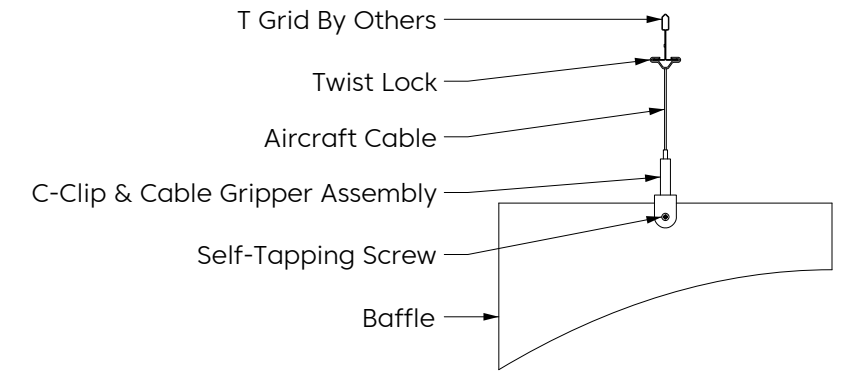

Mounting Methods

Cable

Cable To Deck

Cable To T Grid

Cable To Unistrut

Swivel Cable To Deck

Magnet To T Grid

Mounting Methods

Threaded Rod

Threaded Rod To Unistrut

Direct To Unistrut

Twist Lock To T Grid

Colorways

Lipstick Red
LI14

Carrot
CA08

Butter
BU07