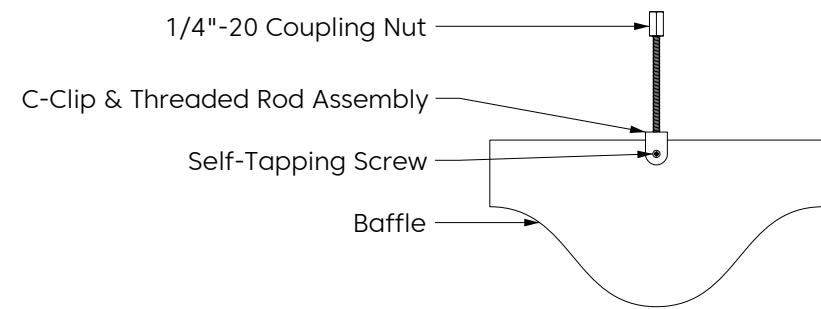

Design

Elevation

Perspective

* Number of connections may vary depending on length

Mounting Methods

Cable

Cable To Deck

Cable To T Grid

Cable To Unistrut

Swivel Cable To Deck

Magnet To T Grid

Mounting Methods

Threaded Rod

Threaded Rod To Unistrut

Direct To Unistrut

Twist Lock To T Grid