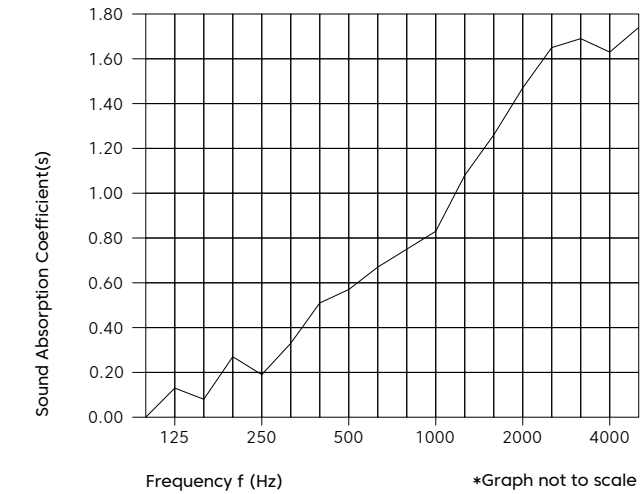

Product Detail

Product	Curve Ceiling Baffle
Surface	Ceiling
Composition	100% Polyester
Material	FilaSorb™
Recycled Content	60% min.
Thickness	12mm | 0.47" +/- 10%
Weight	0.49 lb/ft² +/- 10%
Lengths	48" or 60" or 96" or 110"
Depths	8" or 10" or 12"
	Custom size available upon request.

Technical Data

Fire Test Method Number	AS ISO 9705:Group 1 ASTM E84-17a Class A
Indoor Air Quality	Low VOCs emission, formaldehyde and Phenol-free
Light Fastness	ISO 105-B02 1994, 6-7

Acoustic Performance

Sound Absorption   ASTM C423 with an ASTM E795 type "J" Mounting
NRC 0.75 (12mm x 8"D with 6"O.C.)