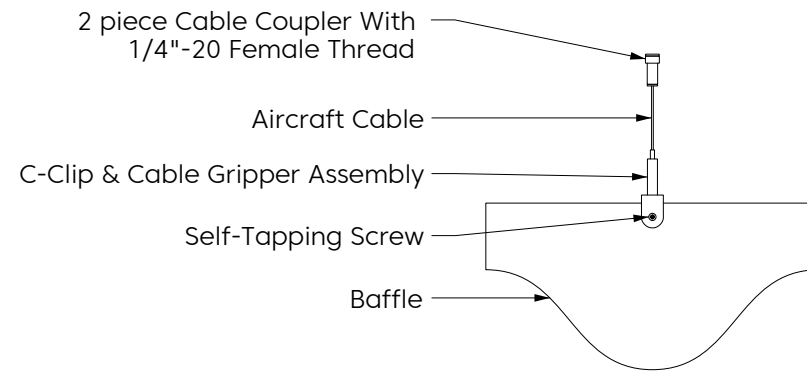

Design

Elevation

Perspective

* Number of connections may vary depending on length

Mounting Methods

Cable

Cable To Deck

Cable To T Grid

Cable To Unistrut

Swivel Cable To Deck

Magnet To T Grid

Mounting Methods

Threaded Rod

Threaded Rod To Unistrut

Direct To Unistrut

Twist Lock To T Grid