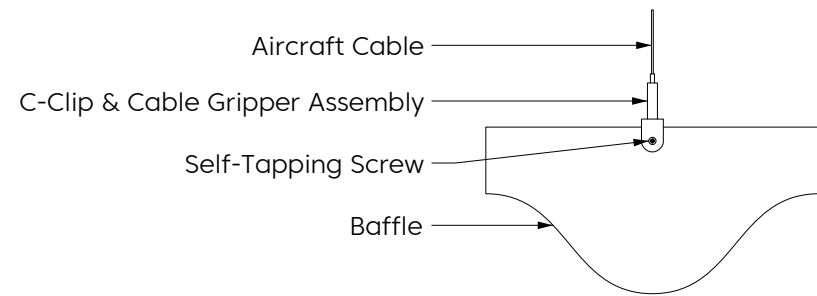

Design

Elevation

Perspective

* Number of connections may vary depending on length

Mounting Methods

Cable

Cable To Deck

Cable To T Grid

Cable To Unistrut

Swivel Cable To Deck

Magnet To T Grid

Mounting Methods

Threaded Rod

Threaded Rod To Unistrut

Direct To Unistrut

Twist Lock To T Grid