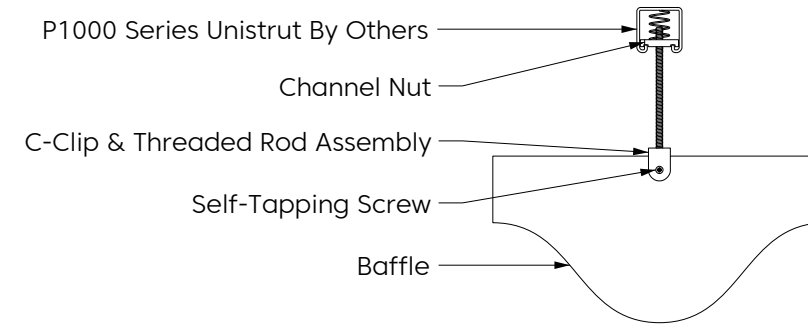

Design

Elevation

Perspective

* Number of connections may vary depending on length

Mounting Methods

Cable

Cable To Deck

Cable To T Grid

Cable To Unistrut

Swivel Cable To Deck

Magnet To T Grid

Mounting Methods

Threaded Rod

Threaded Rod To Unistrut

Direct To Unistrut

Twist Lock To T Grid