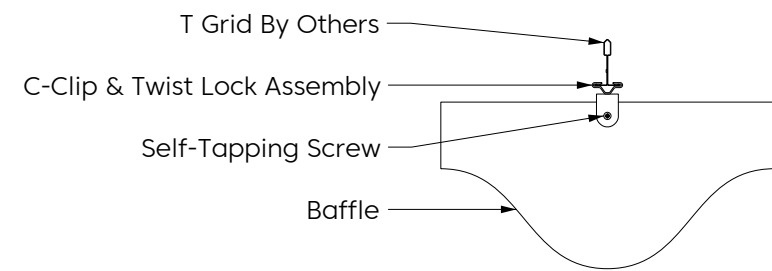

Design

Elevation

Perspective

* Number of connections may vary depending on length

Mounting Methods

Cable

Cable To Deck

Cable To T Grid

Cable To Unistrut

Swivel Cable To Deck

Magnet To T Grid

Mounting Methods

Threaded Rod

Threaded Rod To Unistrut

Direct To Unistrut

Twist Lock To T Grid