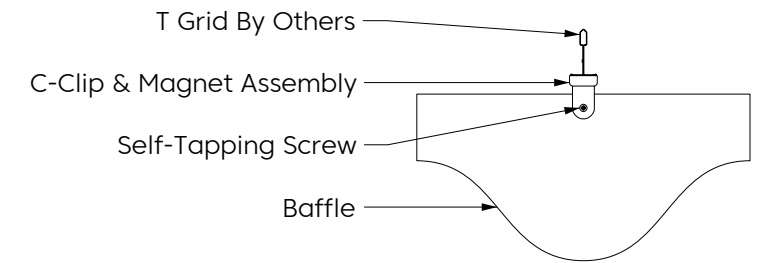

Design

Elevation

Perspective

* Number of connections may vary depending on length

Mounting Methods

Cable

Cable To Deck

Cable To T Grid

Cable To Unistrut

Swivel Cable To Deck

Magnet To T Grid

Mounting Methods

Threaded Rod

Threaded Rod To Unistrut

Direct To Unistrut

Twist Lock To T Grid