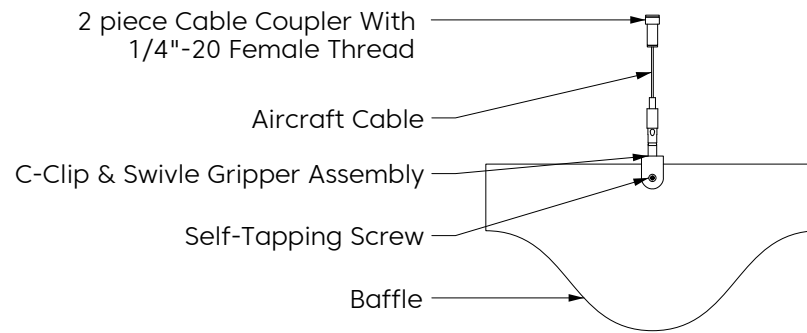

Design

Elevation

Perspective

* Number of connections may vary depending on length

Mounting Methods

Cable

Cable To Deck

Cable To T Grid

Cable To Unistrut

Swivel Cable To Deck

Magnet To T Grid

Mounting Methods

Threaded Rod

Threaded Rod To Unistrut

Direct To Unistrut

Twist Lock To T Grid