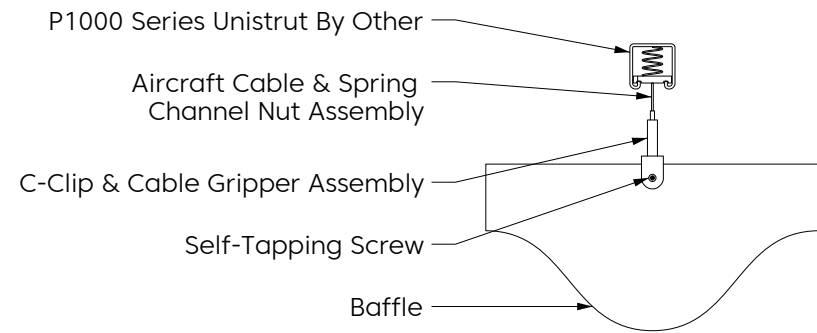

Design

Elevation

Perspective

* Number of connections may vary depending on length

Mounting Methods

Cable

Cable To Deck

Cable To T Grid

Cable To Unistrut

Swivel Cable To Deck

Magnet To T Grid

Mounting Methods

Threaded Rod

Threaded Rod To Unistrut

Direct To Unistrut

Twist Lock To T Grid