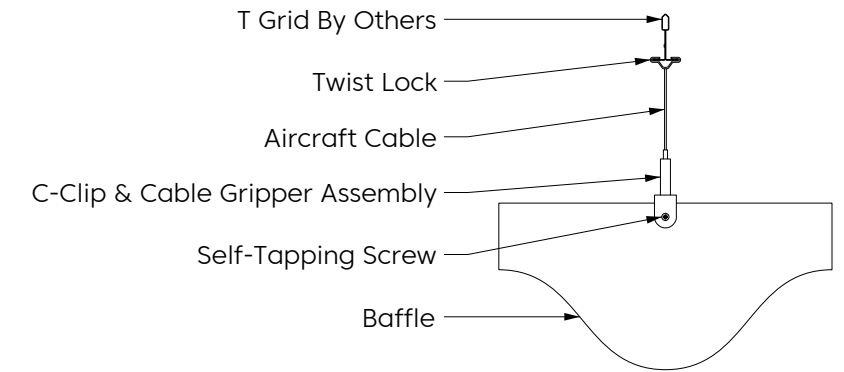

Design

Elevation

Perspective

* Number of connections may vary depending on length

Mounting Methods

Cable

Cable To Deck

Cable To T Grid

Cable To Unistrut

Swivel Cable To Deck

Magnet To T Grid

Mounting Methods

Threaded Rod

Threaded Rod To Unistrut

Direct To Unistrut

Twist Lock To T Grid