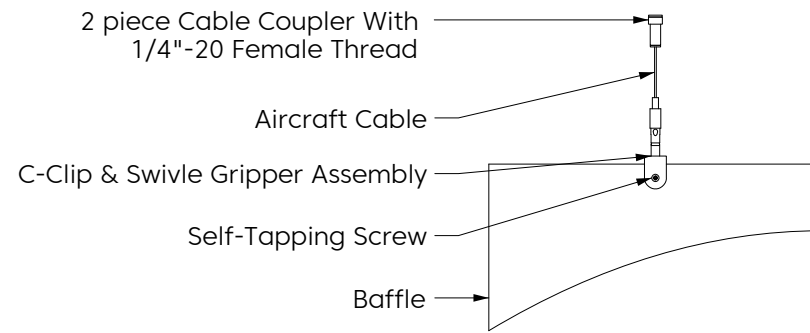

Design

Elevation

Perspective

* Number of connections may vary depending on length

Mounting Methods

Cable

Cable To Deck

Cable To T Grid

Cable To Unistrut

Swivel Cable To Deck

Magnet To T Grid

Mounting Methods

Threaded Rod

Threaded Rod To Unistrut

Direct To Unistrut

Twist Lock To T Grid