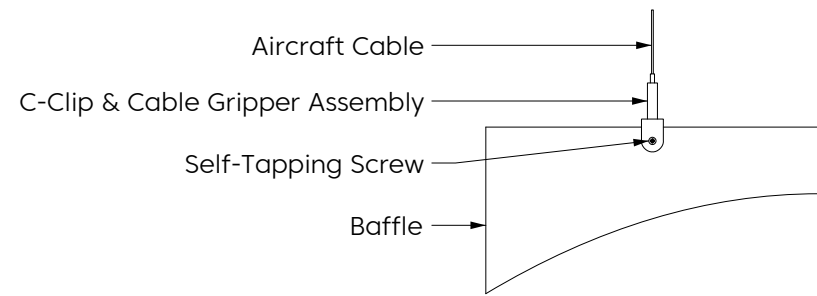

Design

Elevation

Perspective

* Number of connections may vary depending on length

Mounting Methods

Cable

Cable To Deck

Cable To T Grid

Cable To Unistrut

Swivel Cable To Deck

Magnet To T Grid

Mounting Methods

Threaded Rod

Threaded Rod To Unistrut

Direct To Unistrut

Twist Lock To T Grid