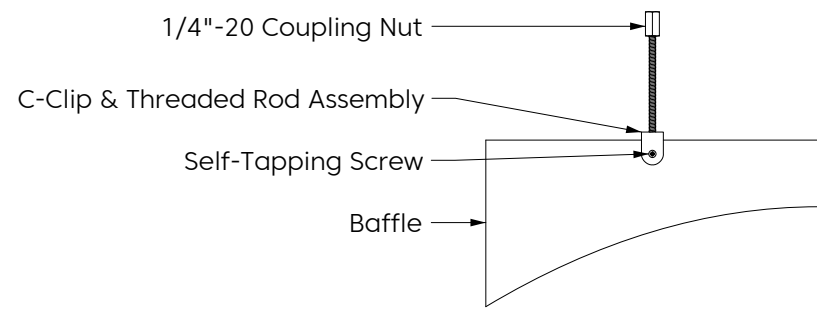

Design

Elevation

Perspective

* Number of connections may vary depending on length

Mounting Methods

Cable

Cable To Deck

Cable To T Grid

Cable To Unistrut

Swivel Cable To Deck

Magnet To T Grid

Mounting Methods

Threaded Rod

Threaded Rod To Unistrut

Direct To Unistrut

Twist Lock To T Grid