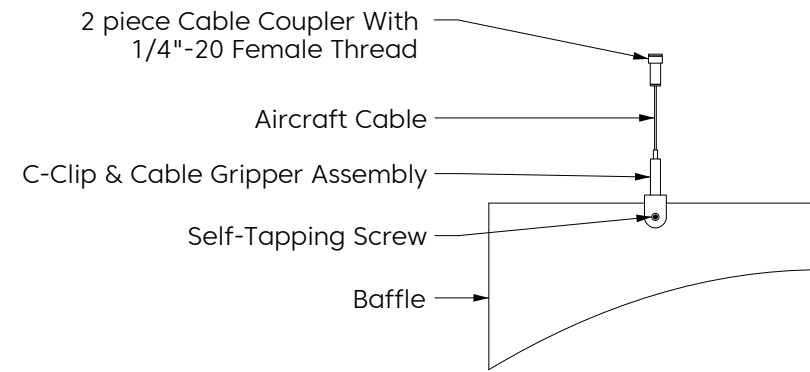

Design

Elevation

Perspective

* Number of connections may vary depending on length

Mounting Methods

Cable

Cable To Deck

Cable To T Grid

Cable To Unistrut

Swivel Cable To Deck

Magnet To T Grid

Mounting Methods

Threaded Rod

Threaded Rod To Unistrut

Direct To Unistrut

Twist Lock To T Grid