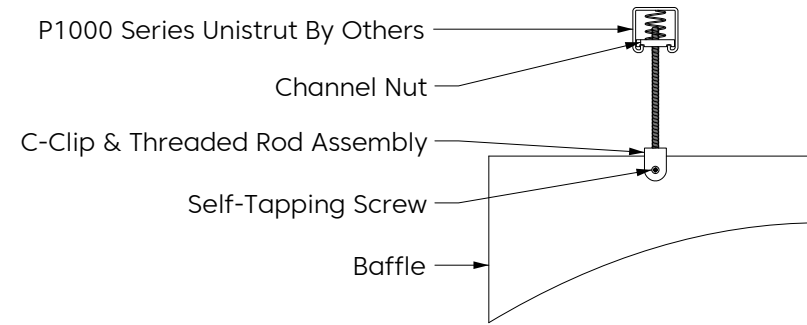

Design

Elevation

Perspective

* Number of connections may vary depending on length

Mounting Methods

Cable

Cable To Deck

Cable To T Grid

Cable To Unistrut

Swivel Cable To Deck

Magnet To T Grid

Mounting Methods

Threaded Rod

Threaded Rod To Unistrut

Direct To Unistrut

Twist Lock To T Grid