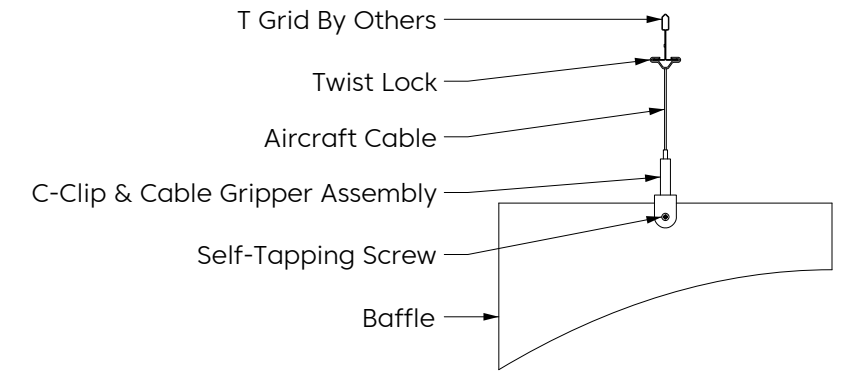

Design

Elevation

Perspective

* Number of connections may vary depending on length

Mounting Methods

Cable

Cable To Deck

Cable To T Grid

Cable To Unistrut

Swivel Cable To Deck

Magnet To T Grid

Mounting Methods

Threaded Rod

Threaded Rod To Unistrut

Direct To Unistrut

Twist Lock To T Grid