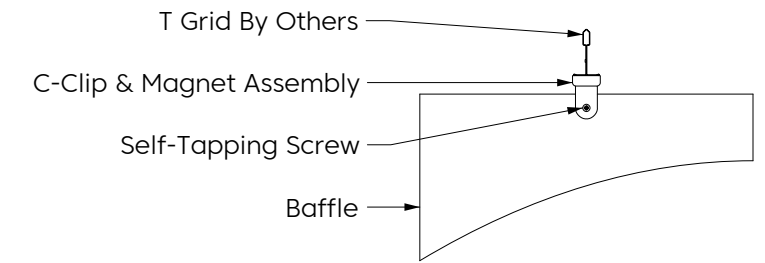

Design

Elevation

Perspective

* Number of connections may vary depending on length

Mounting Methods

Cable

Cable To Deck

Cable To T Grid

Cable To Unistrut

Swivel Cable To Deck

Magnet To T Grid

Mounting Methods

Threaded Rod

Threaded Rod To Unistrut

Direct To Unistrut

Twist Lock To T Grid