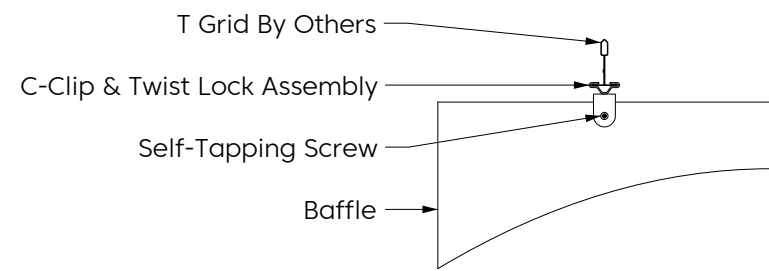

Design

Elevation

Perspective

* Number of connections may vary depending on length

Mounting Methods

Cable

Cable To Deck

Cable To T Grid

Cable To Unistrut

Swivel Cable To Deck

Magnet To T Grid

Mounting Methods

Threaded Rod

Threaded Rod To Unistrut

Direct To Unistrut

Twist Lock To T Grid