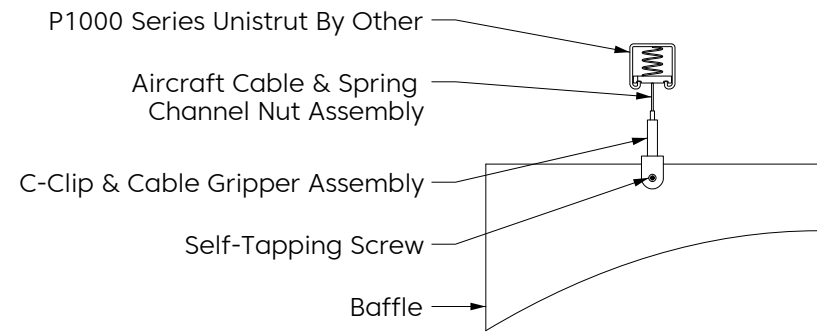

Design

Elevation

Perspective

* Number of connections may vary depending on length

Mounting Methods

Cable

Cable To Deck

Cable To T Grid

Cable To Unistrut

Swivel Cable To Deck

Magnet To T Grid

Mounting Methods

Threaded Rod

Threaded Rod To Unistrut

Direct To Unistrut

Twist Lock To T Grid