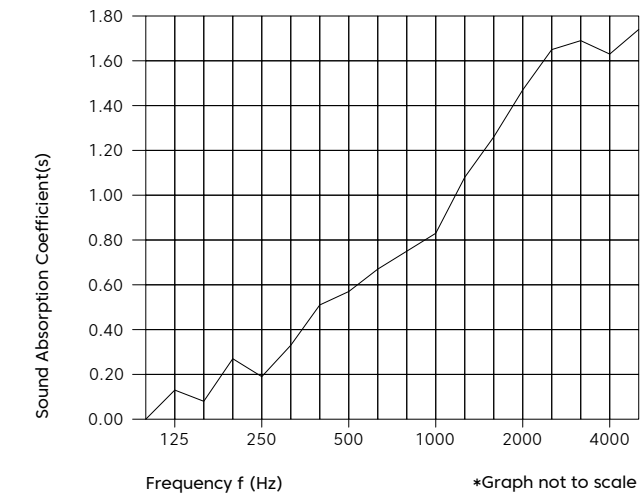

Product Detail

Product	Arc Ceiling Baffle
Surface	Ceiling
Composition	100% Polyester
Material	FilaSorb™
Recycled Content	60% min.
Thickness	12mm | 0.47" +/- 10%
Weight	0.49 lb/ft² +/- 10%
Lengths	48" or 60" or 96" or 110"
Depths	A B
	8" or 10" or 12" 4"
	Custom size available upon request.

Technical Data

Fire Test Method Number	AS ISO 9705:Group 1 ASTM E84-17a Class A
Indoor Air Quality	Low VOCs emission, formaldehyde and Phenol-free
Light Fastness	ISO 105-B02 1994, 6-7

Acoustic Performance

Sound Absorption   ASTM C423 with an ASTM E795 type "J" Mounting
NRC 0.75 (12mm x 8"D with 6"O.C.)