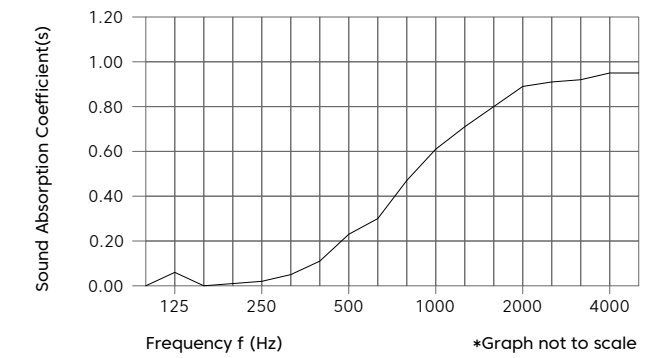

Product Detail

Product	Plaza
Surface	Wall
Composition	100% Polyester
Material	FilaSorb™
Recycled Content	60% min.
Thickness	12mm | 0.47" +/- 10%
Weight	0.49 lb/ft² +/- 10%
Dimension	12"W x 12"H
	Custom size available upon request.

Technical Data

Fire Test Method Number	AS ISO 9705:Group 1 ASTM E84-17a Class A
Indoor Air Quality	Low VOCs emission, formaldehyde and Phenol-free
Light Fastness	ISO 105-B02 1994, 6-7

Acoustic Performance

Sound Absorption ISO 354-2006 NRC 0.45