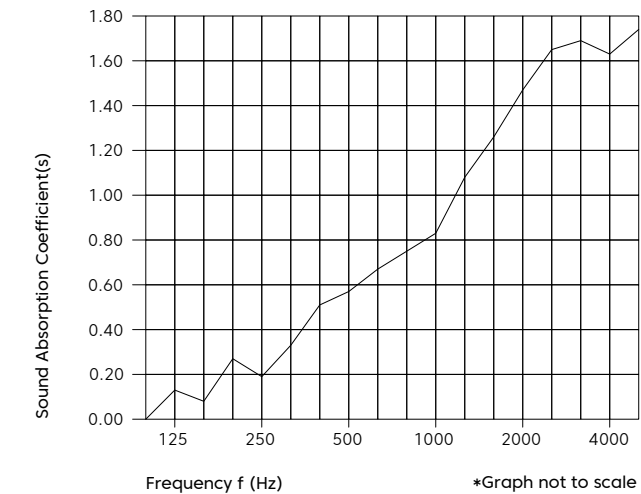

Product Detail

Product	Tetra
Surface	Ceiling
Composition	100% Polyester
Material	FilaSorb™
Recycled Content	60% min.
Thickness	12mm | 0.47" +/- 10%
Weight	0.49 lb/ft² +/- 10%
Dimensions	46.35"W x 48"L 65.5"W x 72"L 89"W x 96"L
Depth	4"-12" or 4"-14" or 4"-16" Custom size available upon request.

Technical Data

Fire Test Method Number	AS ISO 9705:Group 1 ASTM E84-17a Class A
Indoor Air Quality	Low VOCs emission, formaldehyde and Phenol-free
Light Fastness	ISO 105-B02 1994, 6-7

Acoustic Performance

Sound Absorption   ASTM C423 with an ASTM E795 type "J" Mounting
NRC 0.75