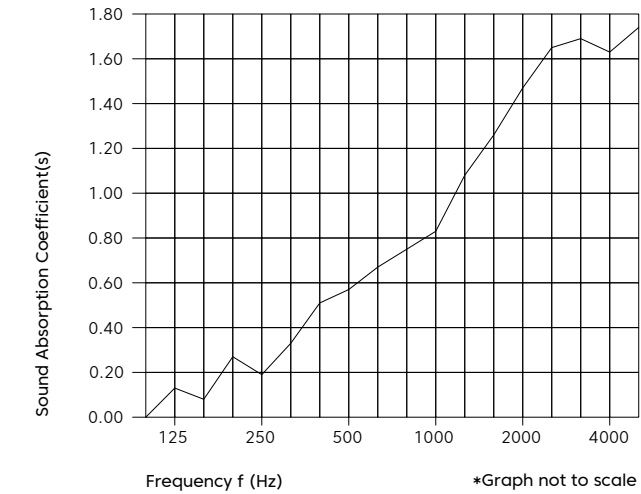

Product Detail

Product	Solus
Surface	Ceiling
Composition	100% Polyester
Material	FilaSorb™
Recycled Content	60% min.
Thickness	12mm | 0.47" +/- 10%
Weight	0.49 lb/ft² +/- 10%
Width	48"
Length	40" or 52" or 64"
Depth	4"-8" or 5"-10" or 6"-12"
	Custom size available upon request.

Technical Data

Fire Test Method Number	AS ISO 9705:Group 1 ASTM E84-17a Class A
Indoor Air Quality	Low VOCs emission, formaldehyde and Phenol-free
Light Fastness	ISO 105-B02 1994, 6-7

Acoustic Performance

Sound Absorption   ASTM C423 with an ASTM E795 type "J" Mounting
NRC 0.75