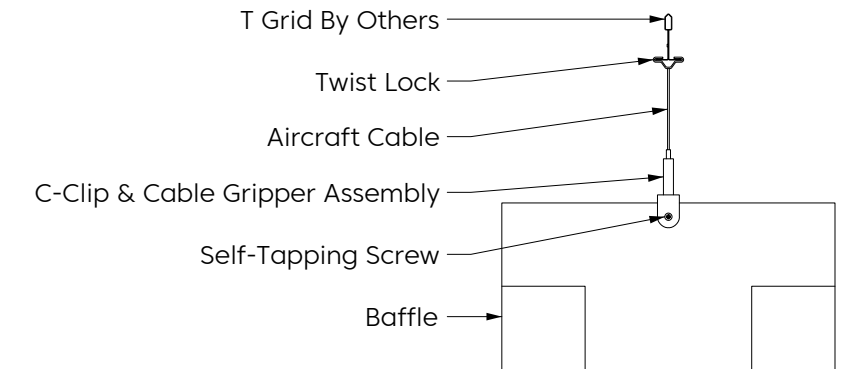

Perspective

Groove 2 (GR2)

Elevation

Perspective

* Number of connections may vary depending on length

Recommended Layouts

Layout 1 (100% GR1)

Layout 2 (100% GR2)

Layout 3 (50% GR1 & 50% GR2)

Mounting Methods

Cable

Cable To Deck

Cable To T Grid

Cable To Unistrut

Swivel Cable To Deck

Threaded Rod