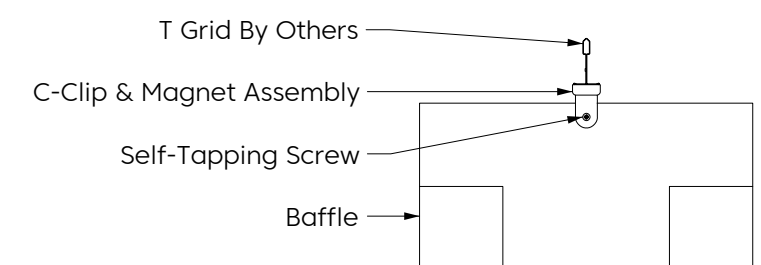

Magnet To T Grid