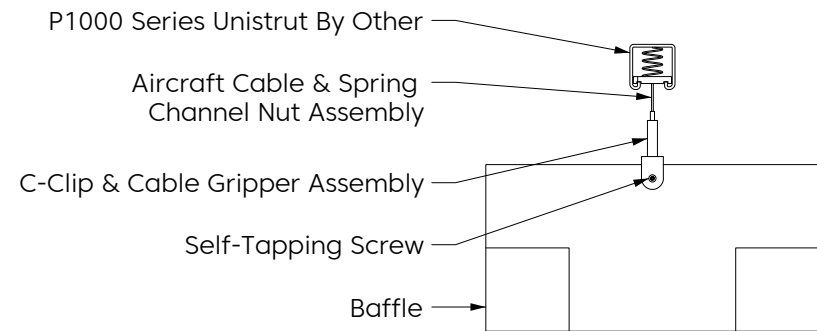

Perspective

Groove 2 (GR2)

Elevation

Perspective

* Number of connections may vary depending on length

Recommended Layouts

Layout 1 (100% GR1)

Layout 2 (100% GR2)

Layout 3 (50% GR1 & 50% GR2)

Mounting Methods

Cable

Cable To Deck

Cable To T Grid

Cable To Unistrut

Swivel Cable To Deck

Threaded Rod