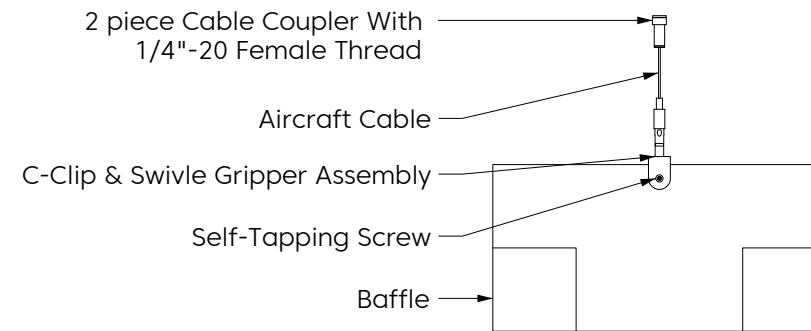

Perspective

Groove 2 (GR2)

Elevation

Perspective

* Number of connections may vary depending on length

Recommended Layouts

Layout 1 (100% GR1)

Layout 2 (100% GR2)

Layout 3 (50% GR1 & 50% GR2)

Mounting Methods

Cable

Cable To Deck

Cable To T Grid

Cable To Unistrut

Swivel Cable To Deck

Threaded Rod