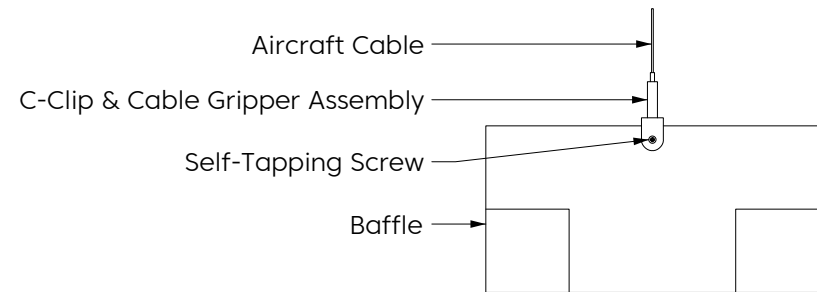

Perspective

Groove 2 (GR2)

Elevation

Perspective

* Number of connections may vary depending on length

Recommended Layouts

Layout 1 (100% GR1)

Layout 2 (100% GR2)

Layout 3 (50% GR1 & 50% GR2)

Mounting Methods

Cable

Cable To Deck

Cable To T Grid

Cable To Unistrut

Swivel Cable To Deck

Threaded Rod