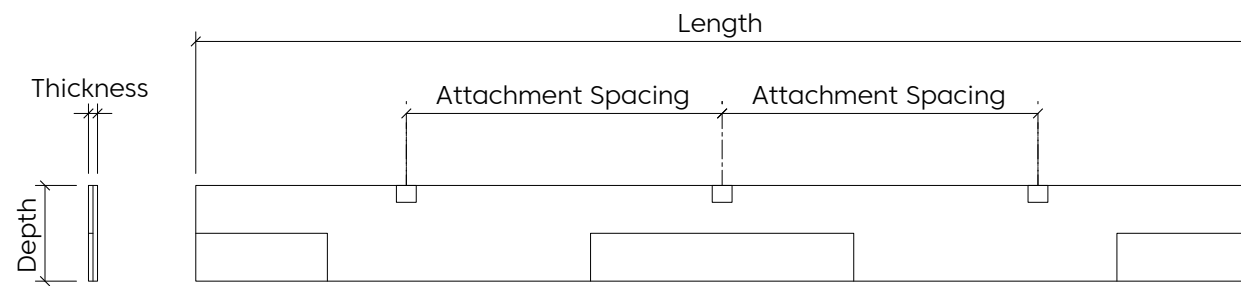

Perspective

Groove 2 (GR2)

Elevation

Perspective

* Number of connections may vary depending on length

Recommended Layouts

Layout 1 (100% GR1)

Layout 2 (100% GR2)

Layout 3 (50% GR1 & 50% GR2)

Mounting Methods

Cable

Cable To Deck

Cable To T Grid

Cable To Unistrut

Swivel Cable To Deck

Threaded Rod