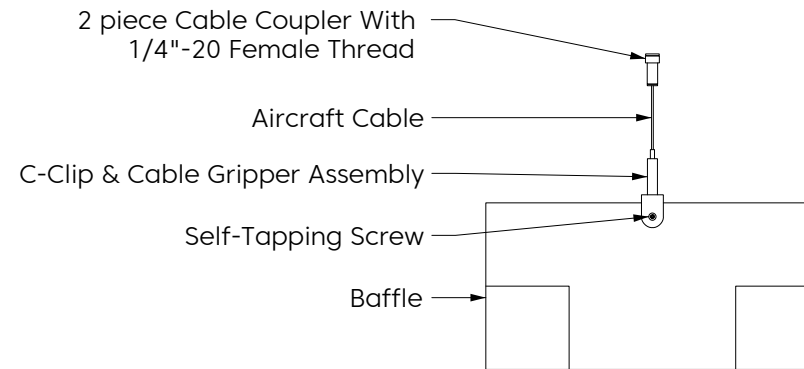

Perspective

Groove 2 (GR2)

Elevation

Perspective

* Number of connections may vary depending on length

Recommended Layouts

Layout 1 (100% GR1)

Layout 2 (100% GR2)

Layout 3 (50% GR1 & 50% GR2)

Mounting Methods

Cable

Cable To Deck

Cable To T Grid

Cable To Unistrut

Swivel Cable To Deck

Threaded Rod