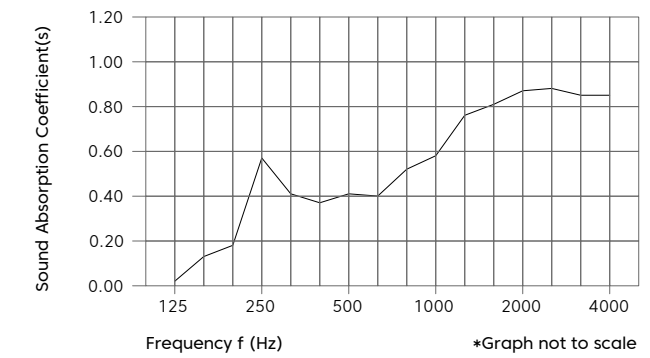

Product Detail

Product	Groove
Surface	Ceiling
Composition	100% Polyester
Material	FilaSorb™
Recycled Content	60% min.
Thickness	24mm | 0.94" +/- 10%
Weight	0.98 lb/ft² +/- 10%
Length	110"
Depth	8" or 10" or 12"
	Custom size available upon request.

Technical Data

Fire Test Method Number	AS ISO 9705:Group 1 ASTM E84-17a Class A
Indoor Air Quality	Low VOCs emission, formaldehyde and Phenol-free
Light Fastness	ISO 105-B02 1994, 6-7

Acoustic Performance

Sound Absorption ISO 354-2006 NRC 0.60