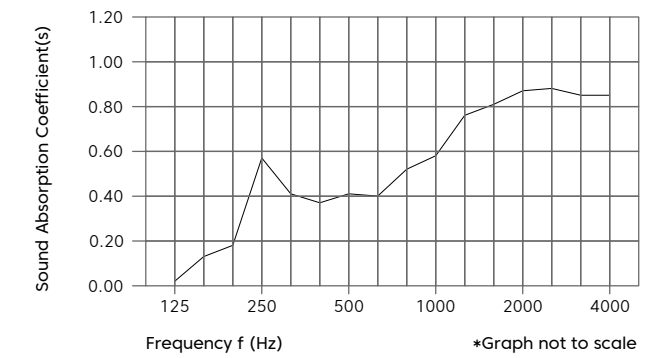

Product Detail

Product	Rectangle Ceiling Cloud
Surface	Ceiling
Composition	100% Polyester
Material	FilaSorb™
Recycled Content	60% min.
Thickness	24mm | 0.94" +/- 10%
Weight	0.98 lb/ft² +/- 10%
Standard Dimensions	See page 4 to 6 for size offerings. Custom size available upon request.
Lead Time	Ships in 4-6 weeks
Light Fastness Warranty	10 Years*

* conditions apply

Technical Data

Fire Test Method Number	AS ISO 9705:Group 1 ASTM E84-17a Class A
Indoor Air Quality	Low VOCs emission, formaldehyde and Phenol-free
Light Fastness	ISO 105-B02 1994, 6-7

Acoustic Performance

Sound Absorption ISO 354-2006 NRC 0.60