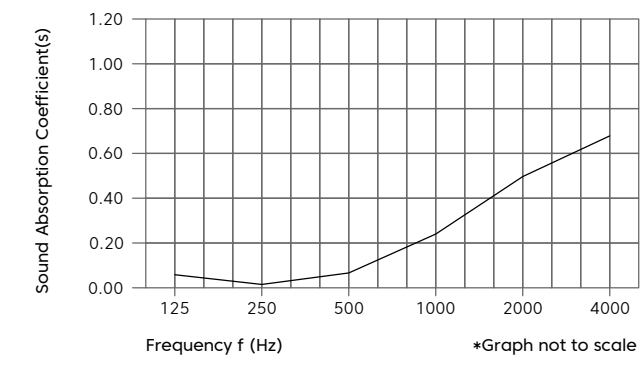

Product Detail

Product	Solid Panel
Surface	Wall or Ceiling
Composition	100% Polyester
Material	FilaSorb™
Recycled Content	60% min.
Material Thickness	7mm | 0.28" +/- 10%
Weight	0.29 lb/ft² +/- 10%
Standard Dimensions	See page 3 for size offerings. Custom size available upon request.
Lead Time	Ships in 4-6 weeks
Light Fastness Warranty	10 Years*

* conditions apply

Technical Data

Fire Test Method Number	AS ISO 9705:Group 1 ASTM E84-17a Class A
Indoor Air Quality	Low VOCs emission, formaldehyde and Phenol-free
Light Fastness	ISO 105-B02 1994, 6-7

Acoustic Performance

Sound Absorption ISO 354-2006 NRC 0.25