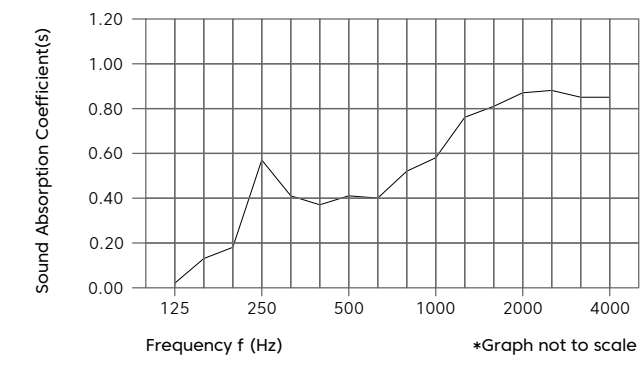

Product Detail

Product	Solid Panel
Surface	Wall or Ceiling
Composition	100% Polyester
Material	FilaSorb™
Recycled Content	60% min.
Material Thickness	24mm | 0.94" +/- 10%
Weight	0.98 lb/ft² +/- 10%
Standard Dimensions	See page 3 for size offerings. Custom size available upon request.
Lead Time	Ships in 4-6 weeks
Light Fastness Warranty	10 Years*

* conditions apply

Technical Data

Fire Test Method Number	AS ISO 9705:Group 1 ASTM E84-17a Class A
Indoor Air Quality	Low VOCs emission, formaldehyde and Phenol-free
Light Fastness	ISO 105-B02 1994, 6-7

Acoustic Performance

Sound Absorption ISO 354-2006 NRC 0.60