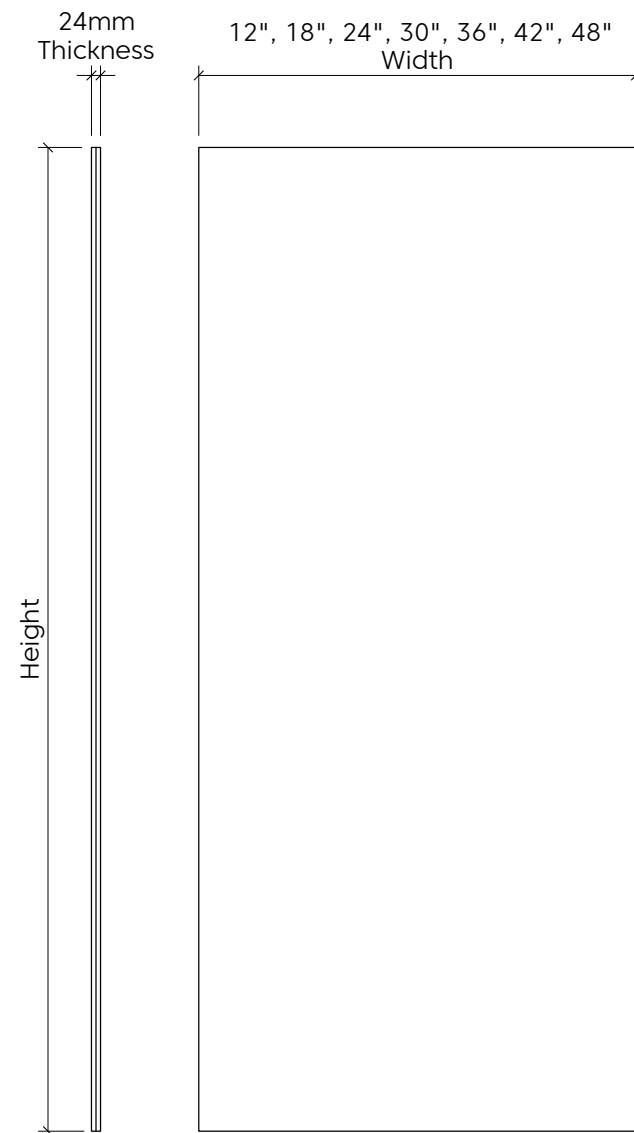

Design

Elevation