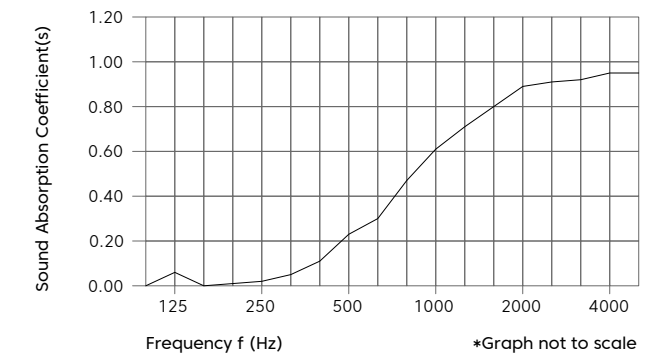

Product Detail

Product	Creative Cut
Surface	Wall
Composition	100% Polyester
Material	FilaSorb™
Recycled Content	60% min.
Thickness	12mm | 0.47" +/- 10%
Weight	0.49 lb/ft² +/- 10%
Dimension	48"W x 110"H
	Custom size available upon request.

Technical Data

Fire Test Method Number	AS ISO 9705:Group 1 ASTM E84-17a Class A
Indoor Air Quality	Low VOCs emission, formaldehyde and Phenol-free
Light Fastness	ISO 105-B02 1994, 6-7

Acoustic Performance

Sound Absorption ISO 354-2006 NRC 0.45