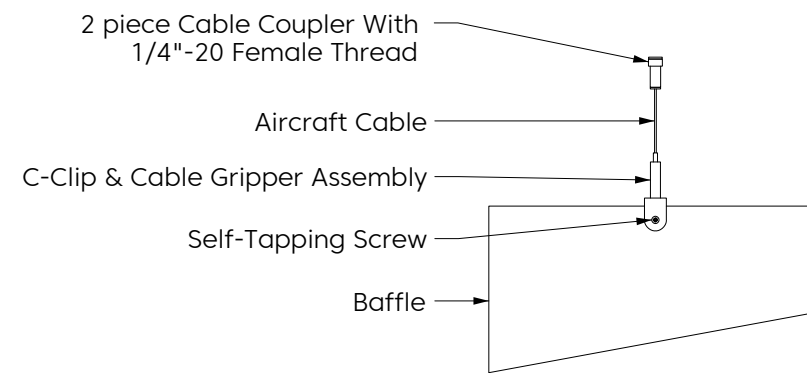

Design

Elevation

Perspective

* Number of connections may vary depending on length

Mounting Methods

Cable

Cable To Deck

Cable To T Grid

Cable To Unistrut

Swivel Cable To Deck

Magnet To T Grid

Mounting Methods

Threaded Rod

Threaded Rod To Unistrut

Direct To Unistrut

Twist Lock To T Grid