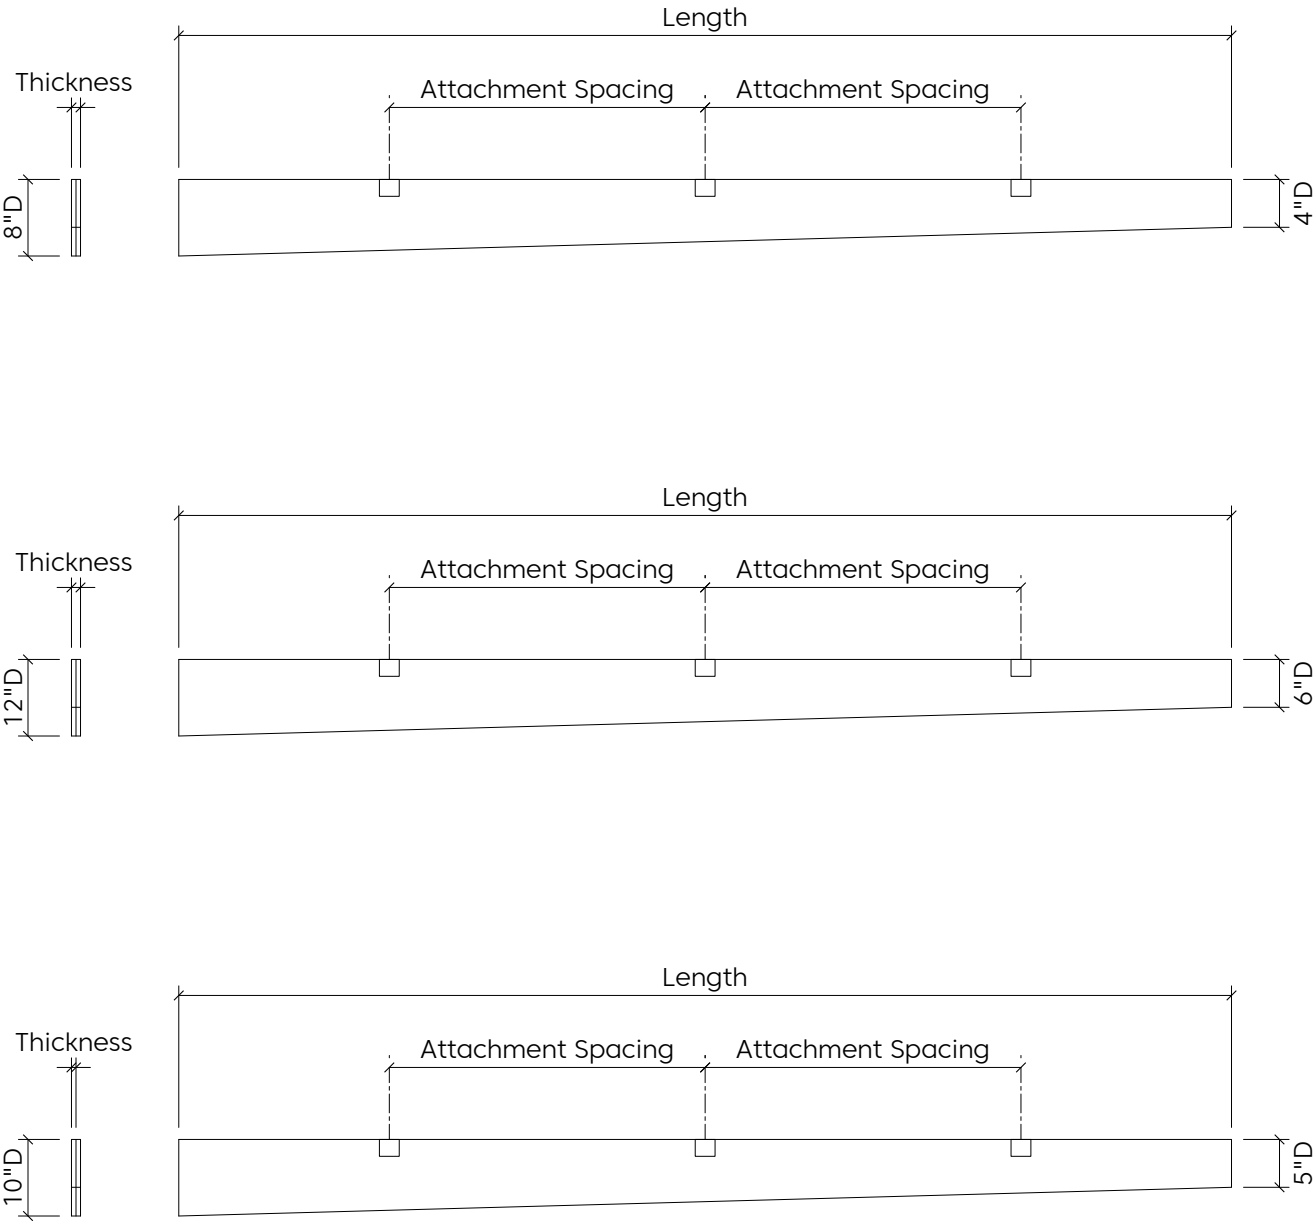

Wing Ceiling Baffle

FilaSorb™ 24

acoufelt
making quiet

Product Detail

Product	Wing Ceiling Baffle	
Surface	Ceiling	
Composition	100% Polyester	
Material	FilaSorb™	
Recycled Content	60% min.	
Thickness	24mm 0.94" +/- 10%	
Weight	0.98 lb/ft ² +/- 10%	
Lengths	48" or 60" or 96" or 110"	
Depths	A	B
	4"	8"
	5"	10"
	6"	12"
	Custom size available upon request.	

Design

Elevation

Perspective

* Number of connections may vary depending on length

Mounting Methods

Cable

Cable To Deck

Cable To T Grid