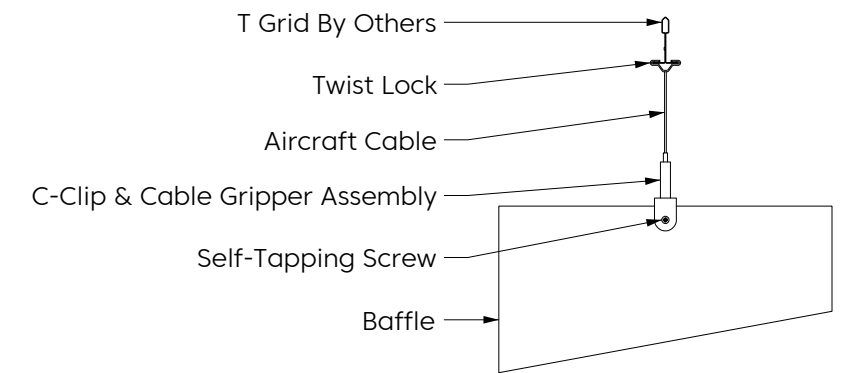

Design

Elevation

Perspective

* Number of connections may vary depending on length

Mounting Methods

Cable

Cable To Deck

Cable To T Grid

Cable To Unistrut

Swivel Cable To Deck

Magnet To T Grid

Mounting Methods

Threaded Rod

Threaded Rod To Unistrut

Direct To Unistrut

Twist Lock To T Grid