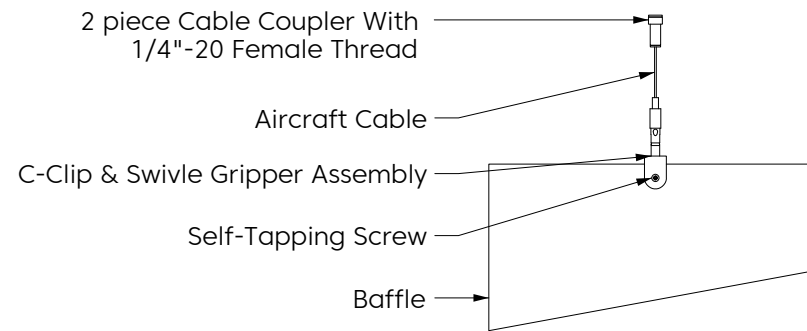

Design

Elevation

Perspective

* Number of connections may vary depending on length

Mounting Methods

Cable

Cable To Deck

Cable To T Grid

Cable To Unistrut

Swivel Cable To Deck

Magnet To T Grid

Mounting Methods

Threaded Rod

Threaded Rod To Unistrut

Direct To Unistrut

Twist Lock To T Grid