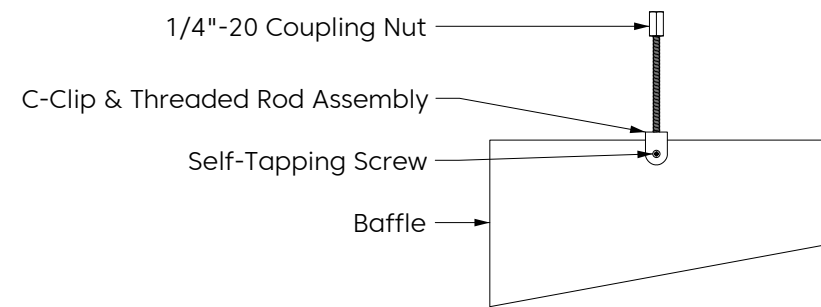

Mounting Methods

Threaded Rod