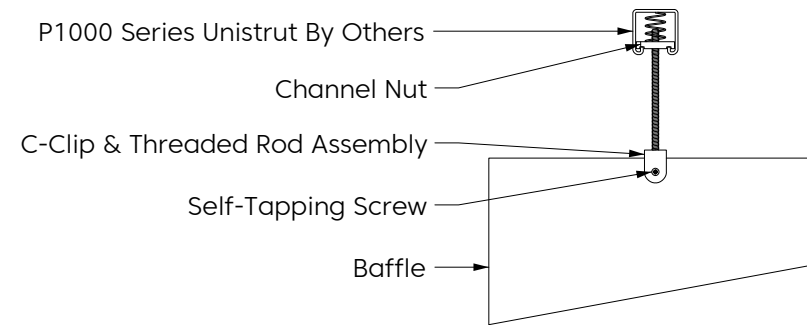

Threaded Rod To Unistrut