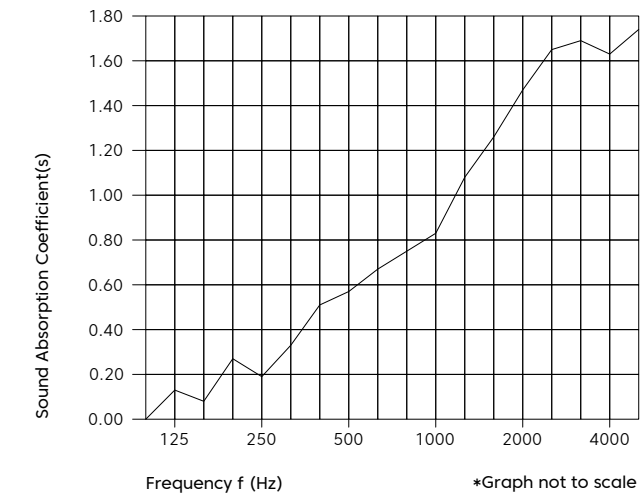

Product Detail

Product	Wing Ceiling Baffle	
Surface	Ceiling	
Composition	100% Polyester	
Material	FilaSorb™	
Recycled Content	60% min.	
Thickness	12mm | 0.47" +/- 10%	
Weight	0.49 lb/ft² +/- 10%	
Lengths	48" or 60" or 96" or 110"	
Depths	A	B
	4"	8"
	5"	10"
	6"	12"
	Custom size available upon request.	

Technical Data

Fire Test Method Number	AS ISO 9705:Group 1 ASTM E84-17a Class A
Indoor Air Quality	Low VOCs emission, formaldehyde and Phenol-free
Light Fastness	ISO 105-B02 1994, 6-7

Acoustic Performance

Sound Absorption ASTM C423 with an ASTM E795 type "J" Mounting
NRC 0.75 (12mm x 8"D with 6"O.C.)