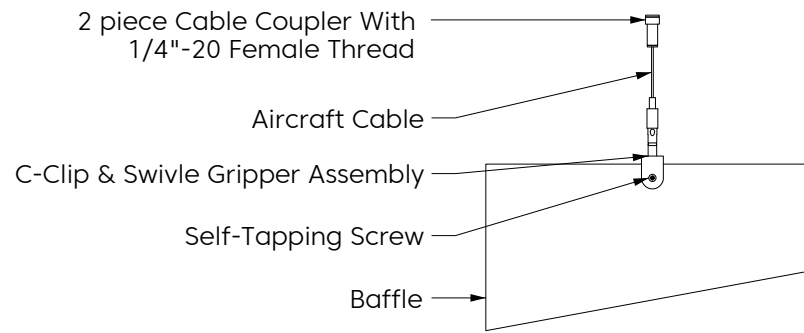

# Design

Elevation

Perspective

\* Number of connections may vary depending on length

# Mounting Methods

Cable

Cable To Deck

Cable To T Grid

Cable To Unistrut

Swivel Cable To Deck

Magnet To T Grid