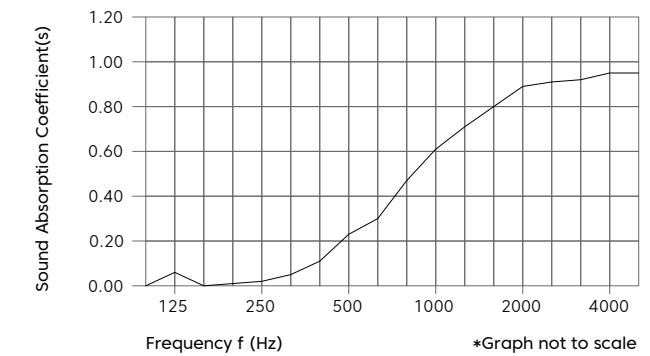

Product Detail

Product	Privacy Screen
Surface	Ancillary
Composition	100% Polyester
Material	FilaSorb™
Recycled Content	60% min.
Thickness	12mm | 0.47" +/- 10%
Weight	0.49 lb/ft² +/- 10%

Technical Data

Fire Test Method Number	AS ISO 9705:Group 1 ASTM E84-17a Class A
Indoor Air Quality	Low VOCs emission, formaldehyde and Phenol-free
Light Fastness	ISO 105-B02 1994, 6-7

Acoustic Performance

Sound Absorption ISO 354-2006 NRC 0.45