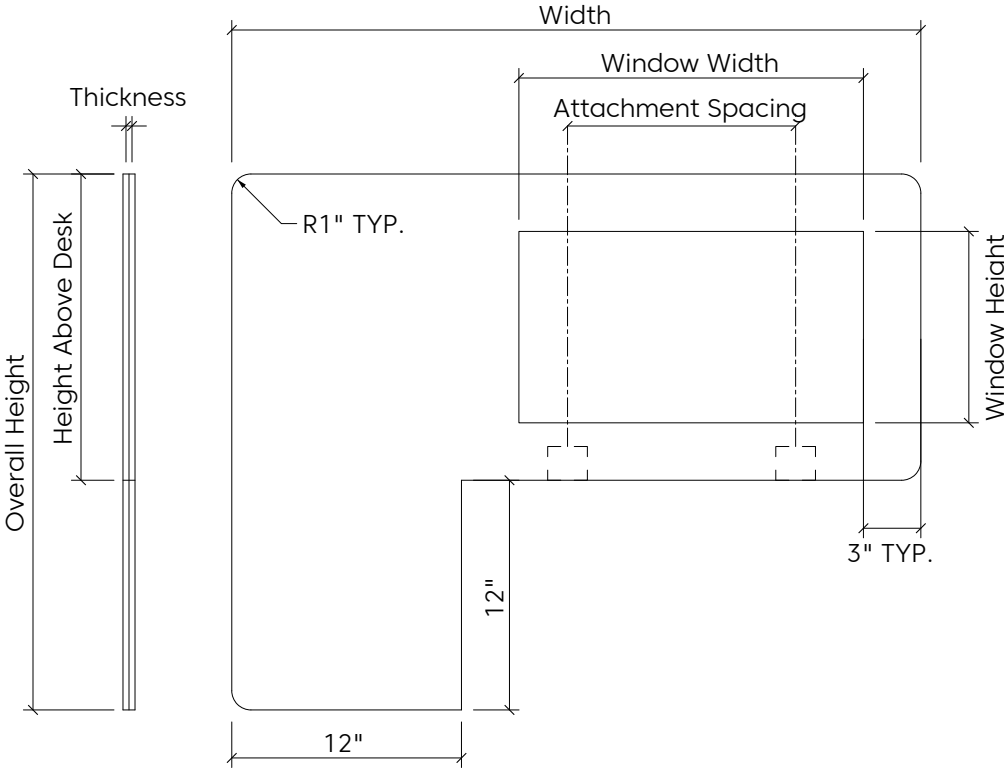

Extended Divider With Window Design

Elevation