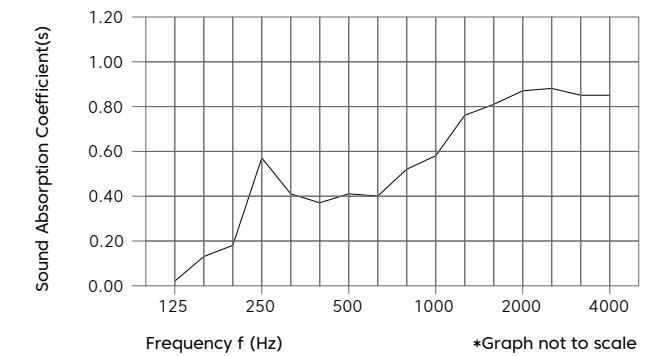

Product Detail

Product	Divider
Surface	Ancillary
Composition	100% Polyester
Material	FilaSorb™
Recycled Content	60% min.
Thickness	24mm | 0.94" +/- 10%
Weight	0.98 lb/ft² +/- 10%

Technical Data

Fire Test Method Number	AS ISO 9705:Group 1 ASTM E84-17a Class A
Indoor Air Quality	Low VOCs emission, formaldehyde and Phenol-free
Light Fastness	ISO 105-B02 1994, 6-7

Acoustic Performance

Sound Absorption ISO 354-2006 NRC 0.60