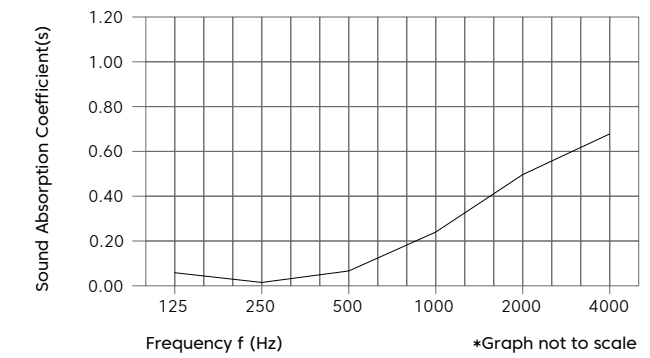

Product Detail

Product	Solid Panel
Surface	Wall
Composition	100% Polyester
Material	FilaSorb™
Recycled Content	60% min.
Thickness	7mm | 0.28" +/- 10%
Weight	0.29 lb/ft² +/- 10%
Dimension	48"W x 110"H
	Custom size available upon request.

Technical Data

Fire Test Method Number	AS ISO 9705:Group 1 ASTM E84-17a Class A
Indoor Air Quality	Low VOCs emission, formaldehyde and Phenol-free
Light Fastness	ISO 105-B02 1994, 6-7

Acoustic Performance

Sound Absorption ISO 354-2006 NRC 0.25