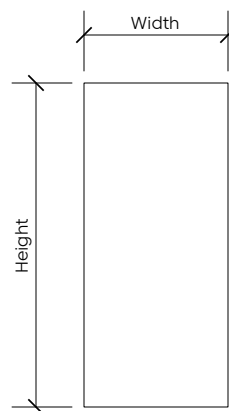

# Product Detail

Product	Solid Panel
Surface	Wall
Composition	100% Polyester
Material	FilaSorb™
Recycled Content	60% min.
Thickness	7mm   0.28" +/- 10%
Weight	0.29 lb/ft <sup>2</sup> +/- 10%
Dimension	48"W x 110"H
	Custom size available upon request.

# Product Drawing

Elevation

Perspective