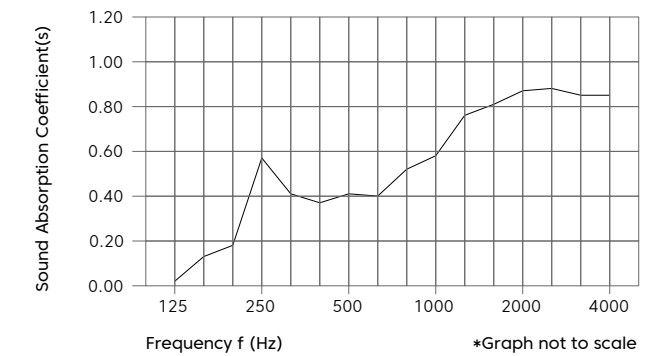

Product Detail

Product	Solid Panel
Surface	Wall
Composition	100% Polyester
Material	FilaSorb™
Recycled Content	60% min.
Thickness	24mm | 0.94" +/- 10%
Weight	0.98 lb/ft² +/- 10%
Dimension	48"W x 110"H
	Custom size available upon request.

Technical Data

Fire Test Method Number	AS ISO 9705:Group 1 ASTM E84-17a Class A
Indoor Air Quality	Low VOCs emission, formaldehyde and Phenol-free
Light Fastness	ISO 105-B02 1994, 6-7

Acoustic Performance

Sound Absorption ISO 354-2006 NRC 0.60