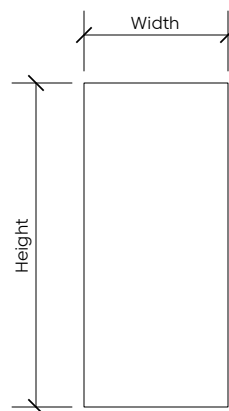

# Product Detail

Product	Solid Panel
Surface	Wall
Composition	100% Polyester
Material	FilaSorb™
Recycled Content	60% min.
Thickness	24mm   0.94" +/- 10%
Weight	0.98 lb/ft <sup>2</sup> +/- 10%
Dimension	48"W x 110"H
	Custom size available upon request.

# Product Drawing

Elevation

Perspective