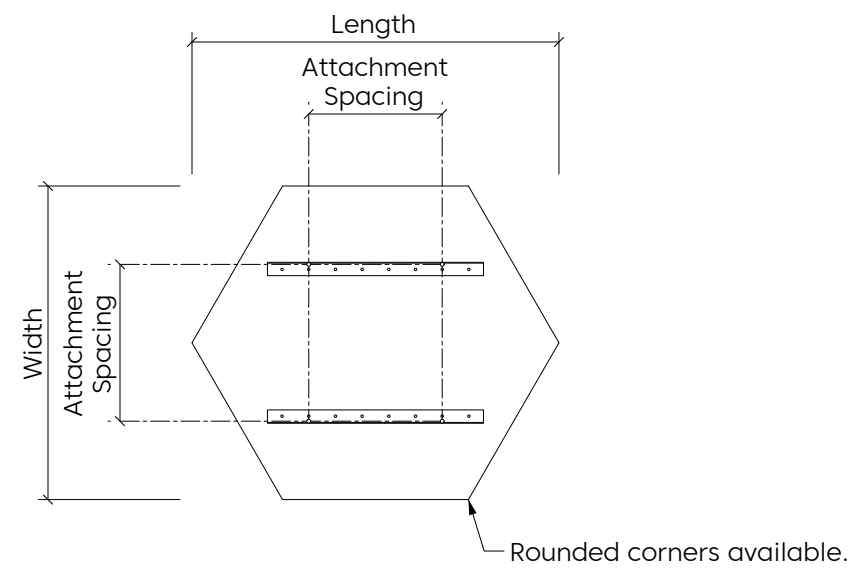

# Product Detail

Product	Hexagon
Surface	Ceiling
Composition	100% Polyester
Material	FilaSorb™
Recycled Content	60% min.
Thickness	24mm   0.94" +/- 10%
Weight	0.98 lb/ft <sup>2</sup> +/- 10%
Dimension	24"W x 20.78"L 36"W x 31.18"L 48"W x 41.57"L Custom size available upon request.

# Design

Plan

Perspective

Elevation