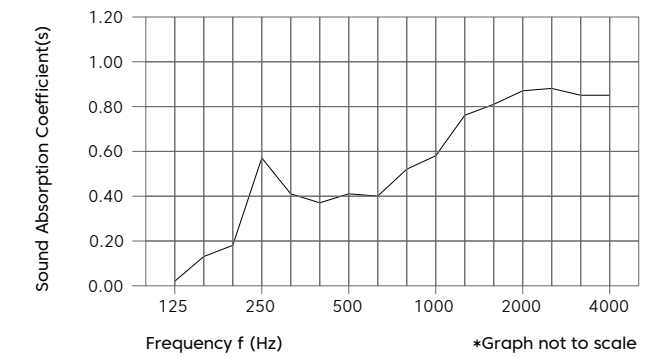

Product Detail

Product	Hexagon
Surface	Ceiling
Composition	100% Polyester
Material	FilaSorb™
Recycled Content	60% min.
Thickness	24mm | 0.94" +/- 10%
Weight	0.98 lb/ft² +/- 10%
Dimension	24"W x 20.78"L 36"W x 31.18"L 48"W x 41.57"L Custom size available upon request.

Technical Data

Fire Test Method Number	AS ISO 9705:Group 1 ASTM E84-17a Class A
Indoor Air Quality	Low VOCs emission, formaldehyde and Phenol-free
Light Fastness	ISO 105-B02 1994, 6-7

Acoustic Performance

Sound Absorption ISO 354-2006 NRC 0.60